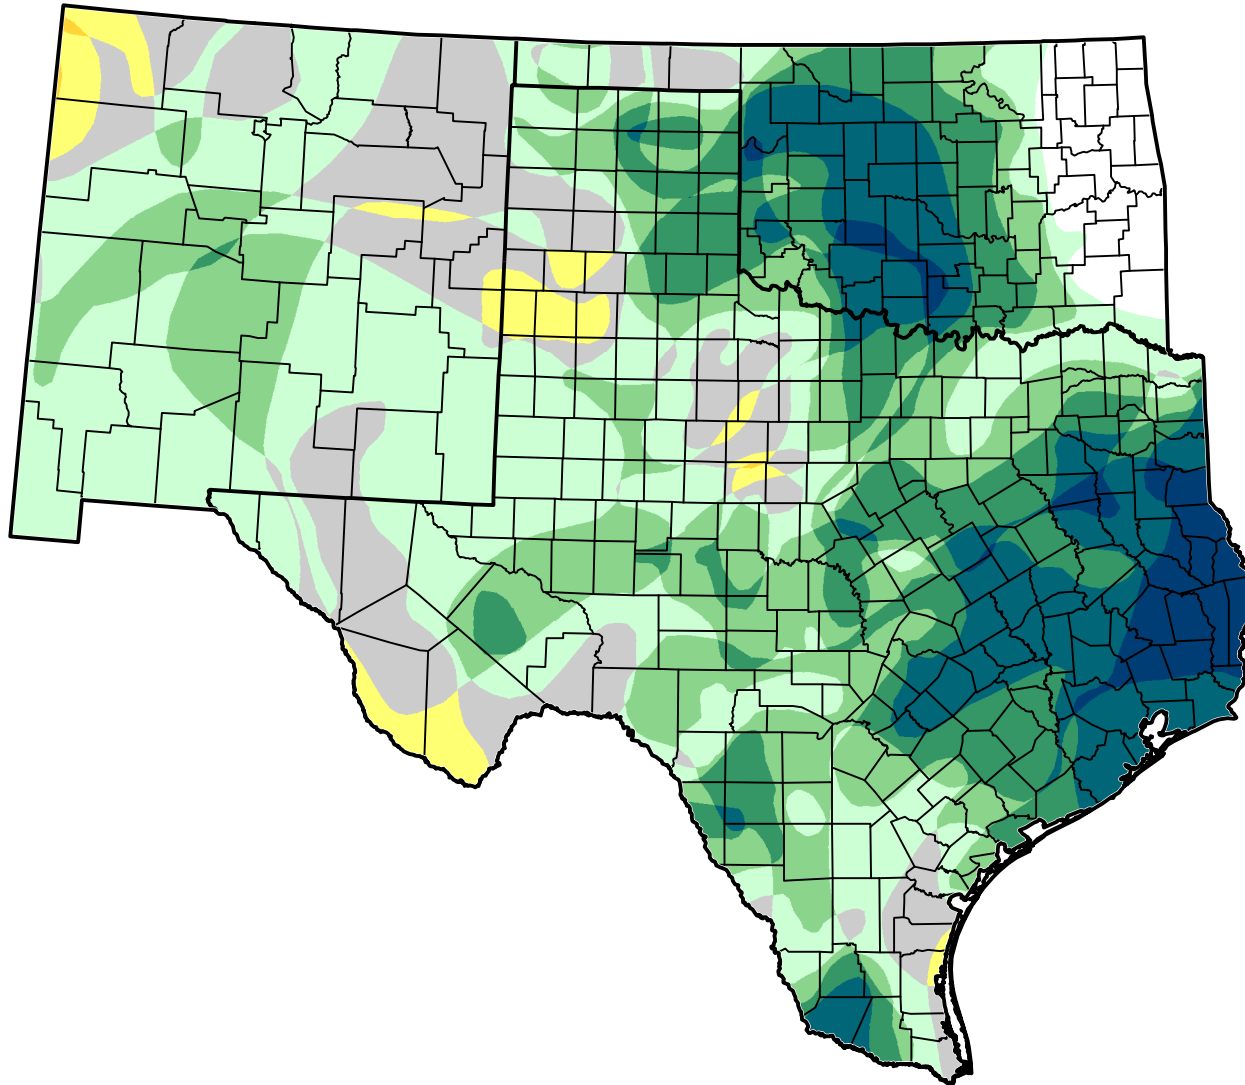

U.S. Drought Monitor Class Change - Southern Plains Area

1 Year

May 8, 2012
compared to
May 10, 2011