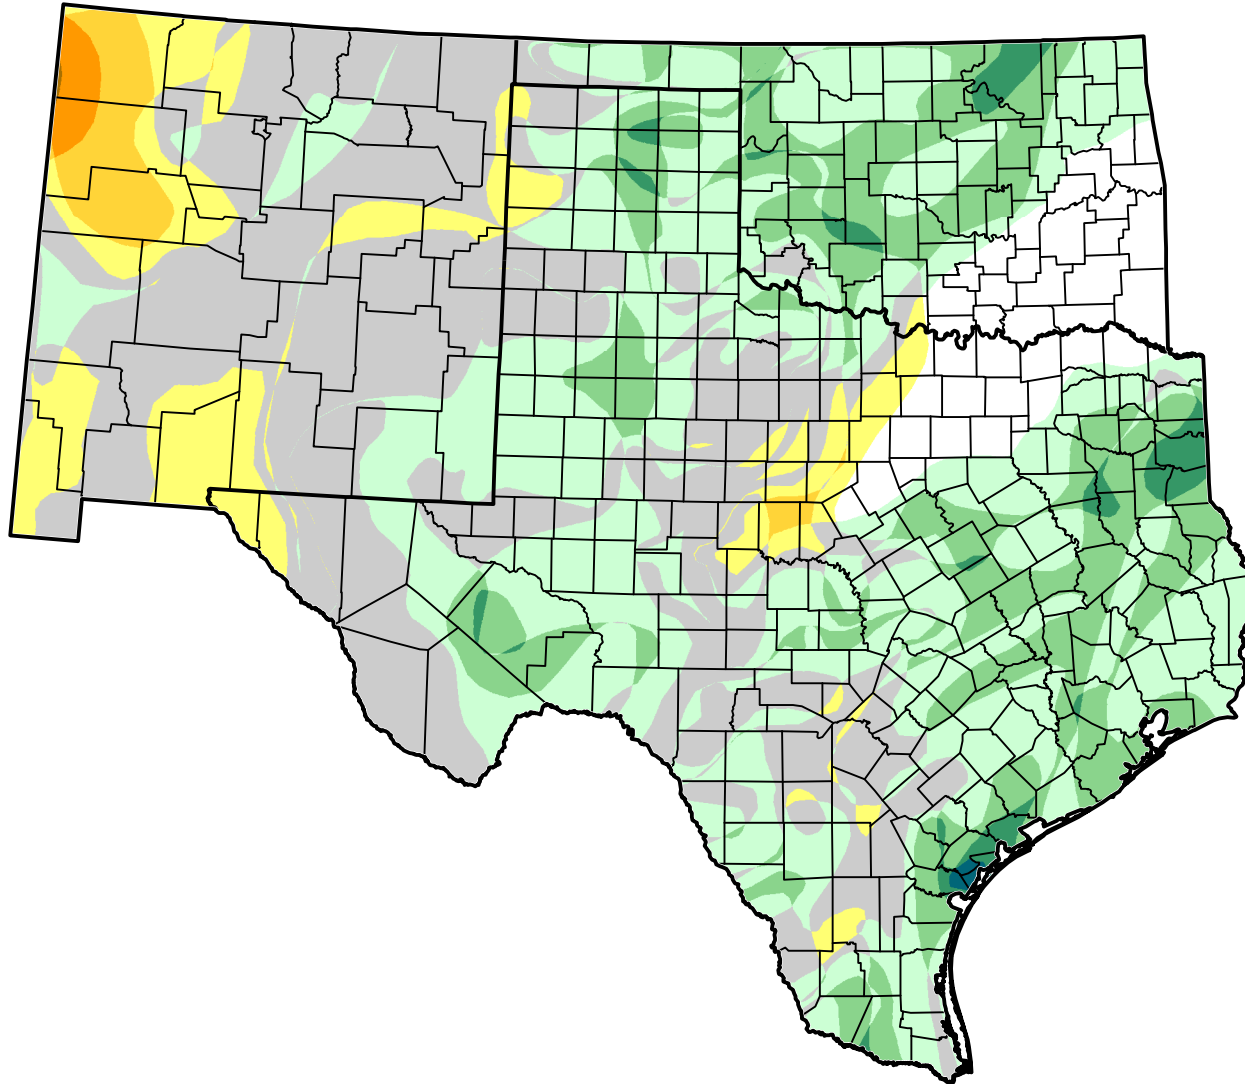

U.S. Drought Monitor Class Change - Southern Plains Area 2 Months

May 8, 2012
compared to
March 13, 2012