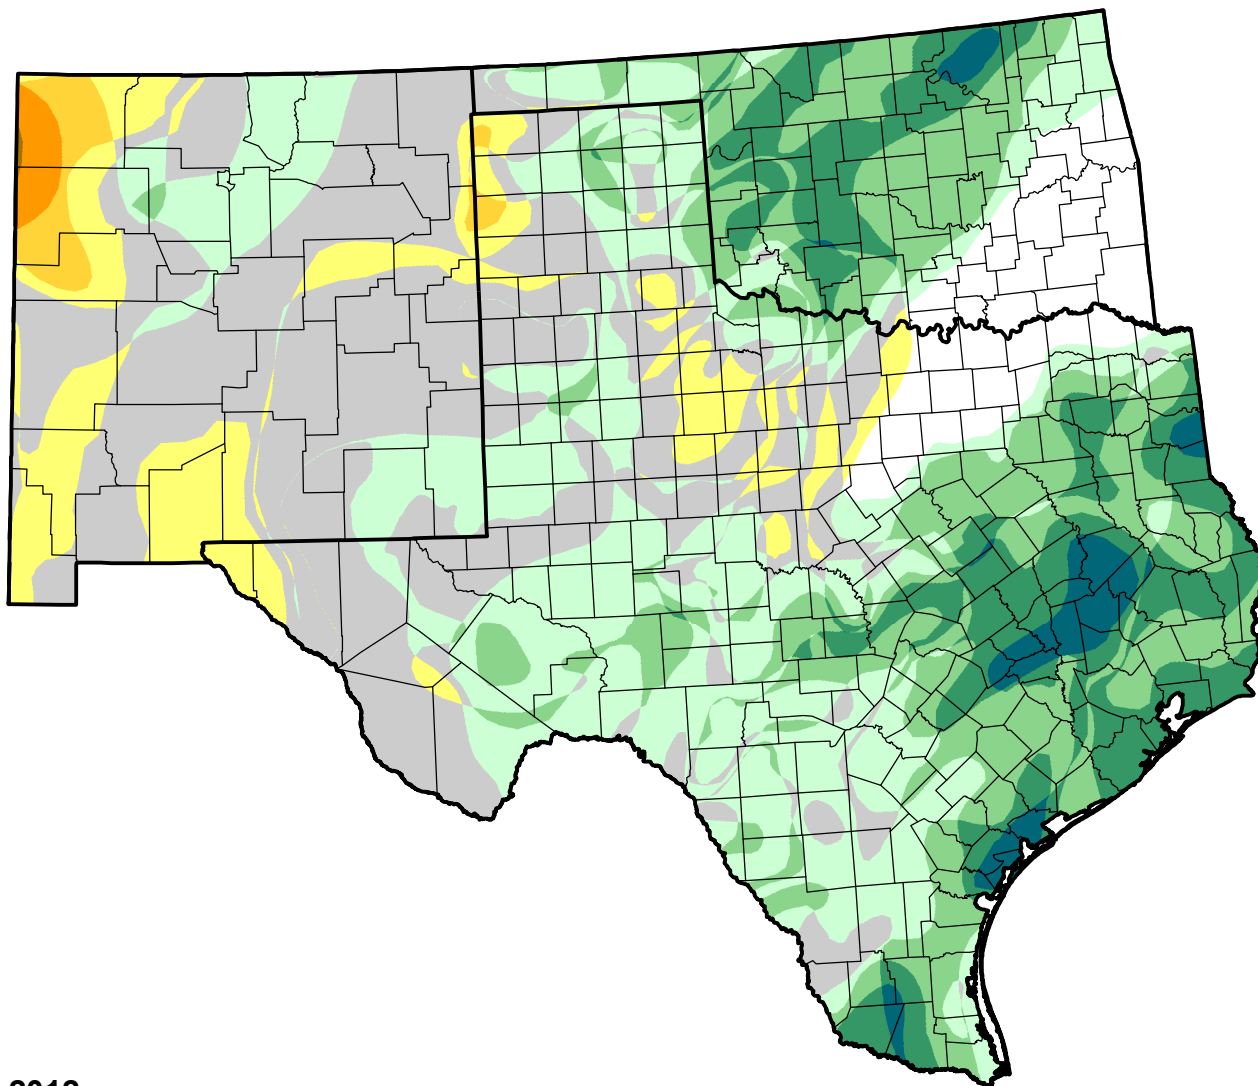

U.S. Drought Monitor Class Change - Southern Plains RDEWS

13 Week

May 8, 2012
compared to
February 9, 2012

droughtmonitor.unl.edu

- | | |
|---|---------------------|
|  | 5 Class Degradation |
|  | 4 Class Degradation |
|  | 3 Class Degradation |
|  | 2 Class Degradation |
|  | 1 Class Degradation |
|  | No Change |
|  | 1 Class Improvement |
|  | 2 Class Improvement |
|  | 3 Class Improvement |
|  | 4 Class Improvement |
|  | 5 Class Improvement |