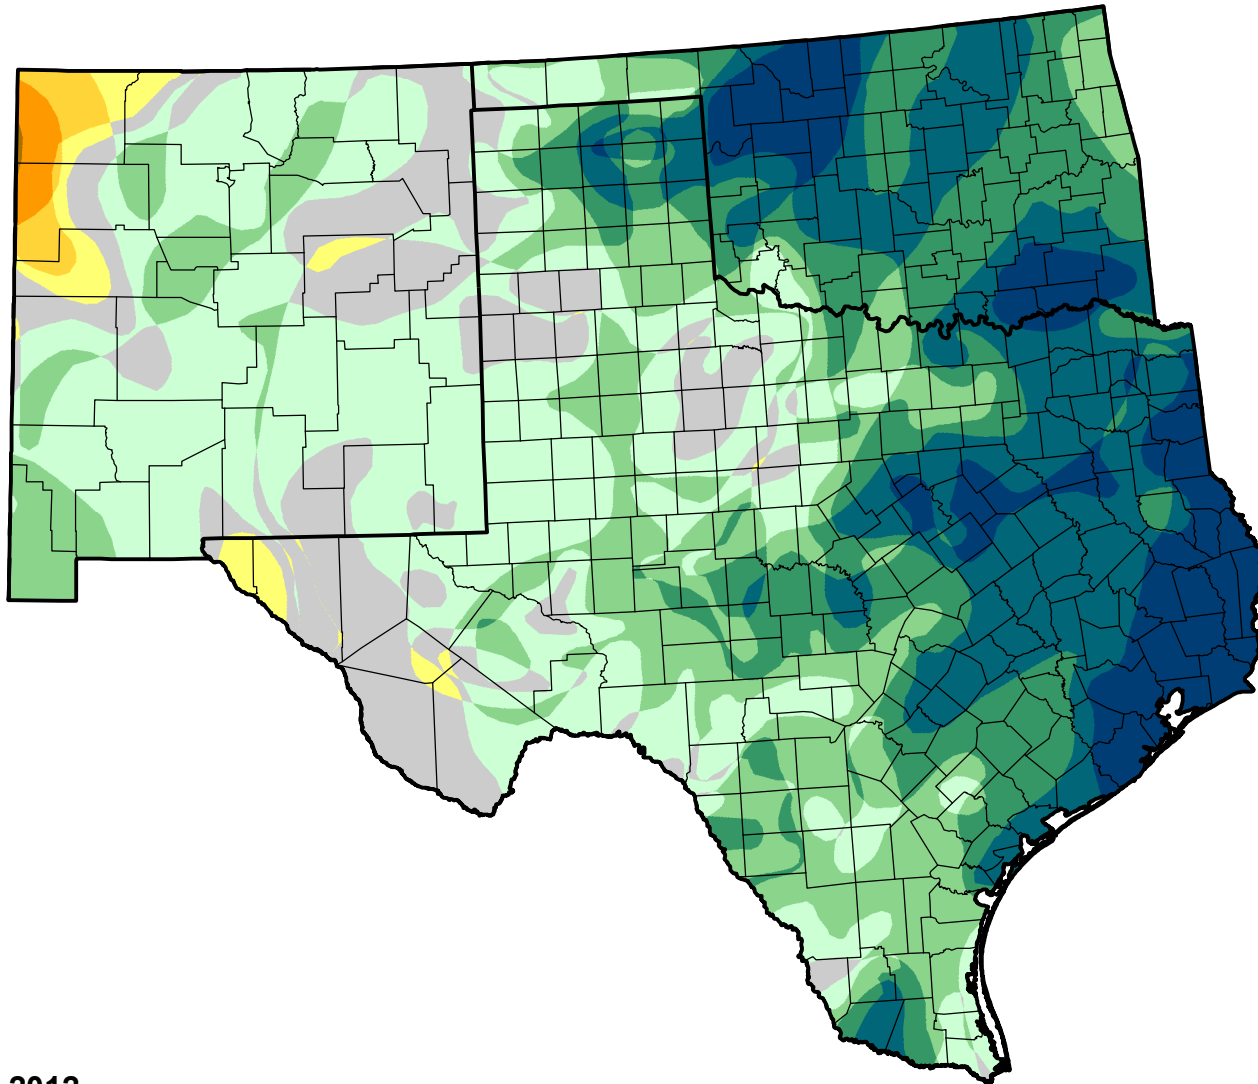

U.S. Drought Monitor Class Change - Southern Plains RDEWS

26 Week

May 8, 2012
compared to
November 10, 2011

droughtmonitor.unl.edu

-  5 Class Degradation
-  4 Class Degradation
-  3 Class Degradation
-  2 Class Degradation
-  1 Class Degradation
-  No Change
-  1 Class Improvement
-  2 Class Improvement
-  3 Class Improvement
-  4 Class Improvement
-  5 Class Improvement