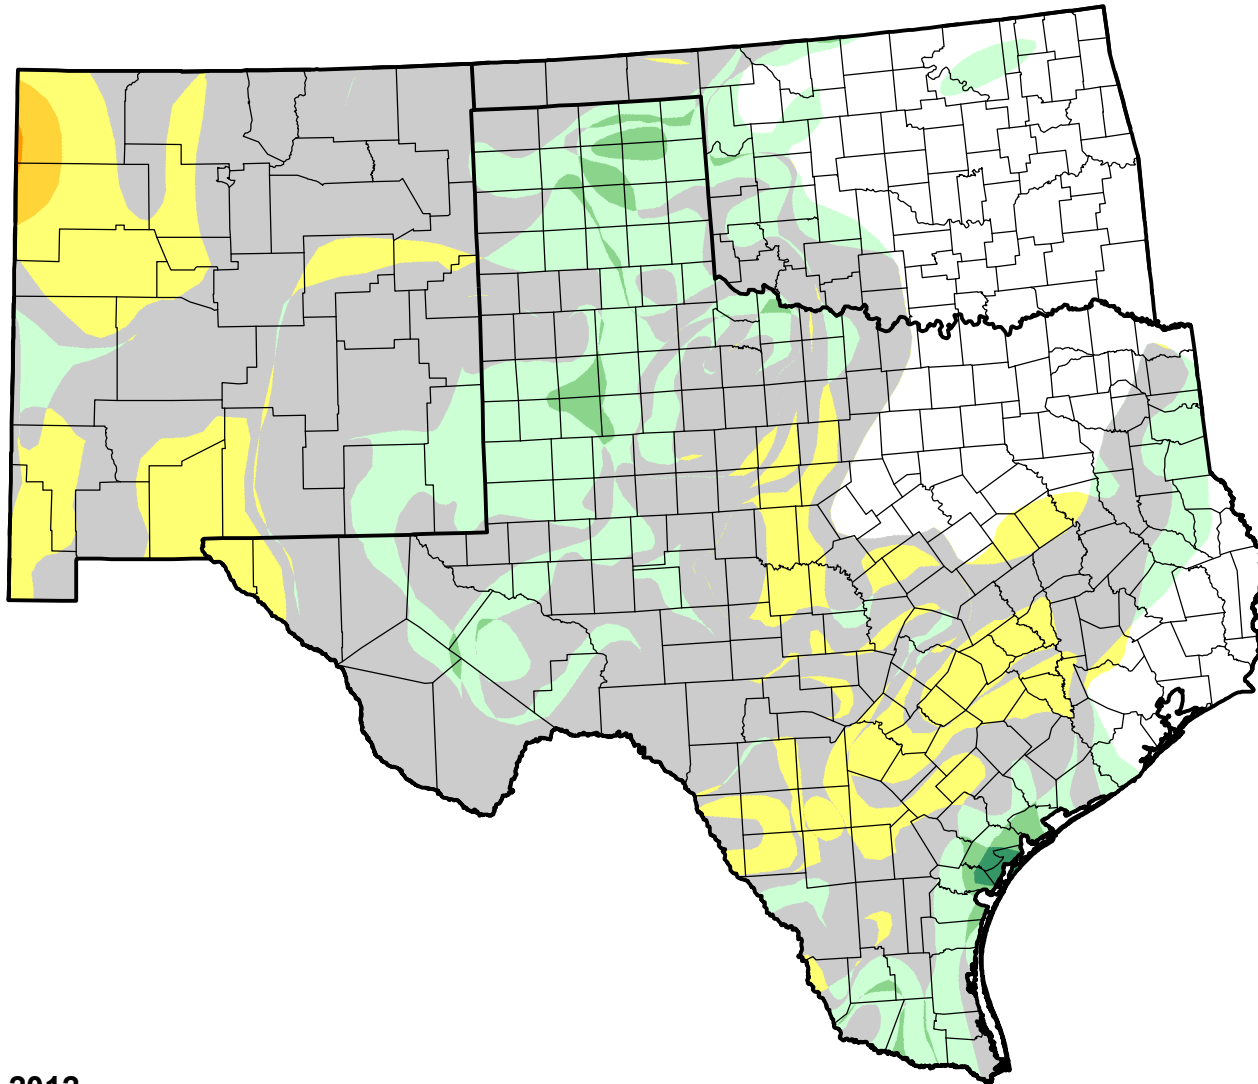

# U.S. Drought Monitor Class Change - Southern Plains RDEWS

## 4 Week

May 8, 2012  
compared to  
April 12, 2012

[droughtmonitor.unl.edu](http://droughtmonitor.unl.edu)

-  5 Class Degradation
-  4 Class Degradation
-  3 Class Degradation
-  2 Class Degradation
-  1 Class Degradation
-  No Change
-  1 Class Improvement
-  2 Class Improvement
-  3 Class Improvement
-  4 Class Improvement
-  5 Class Improvement