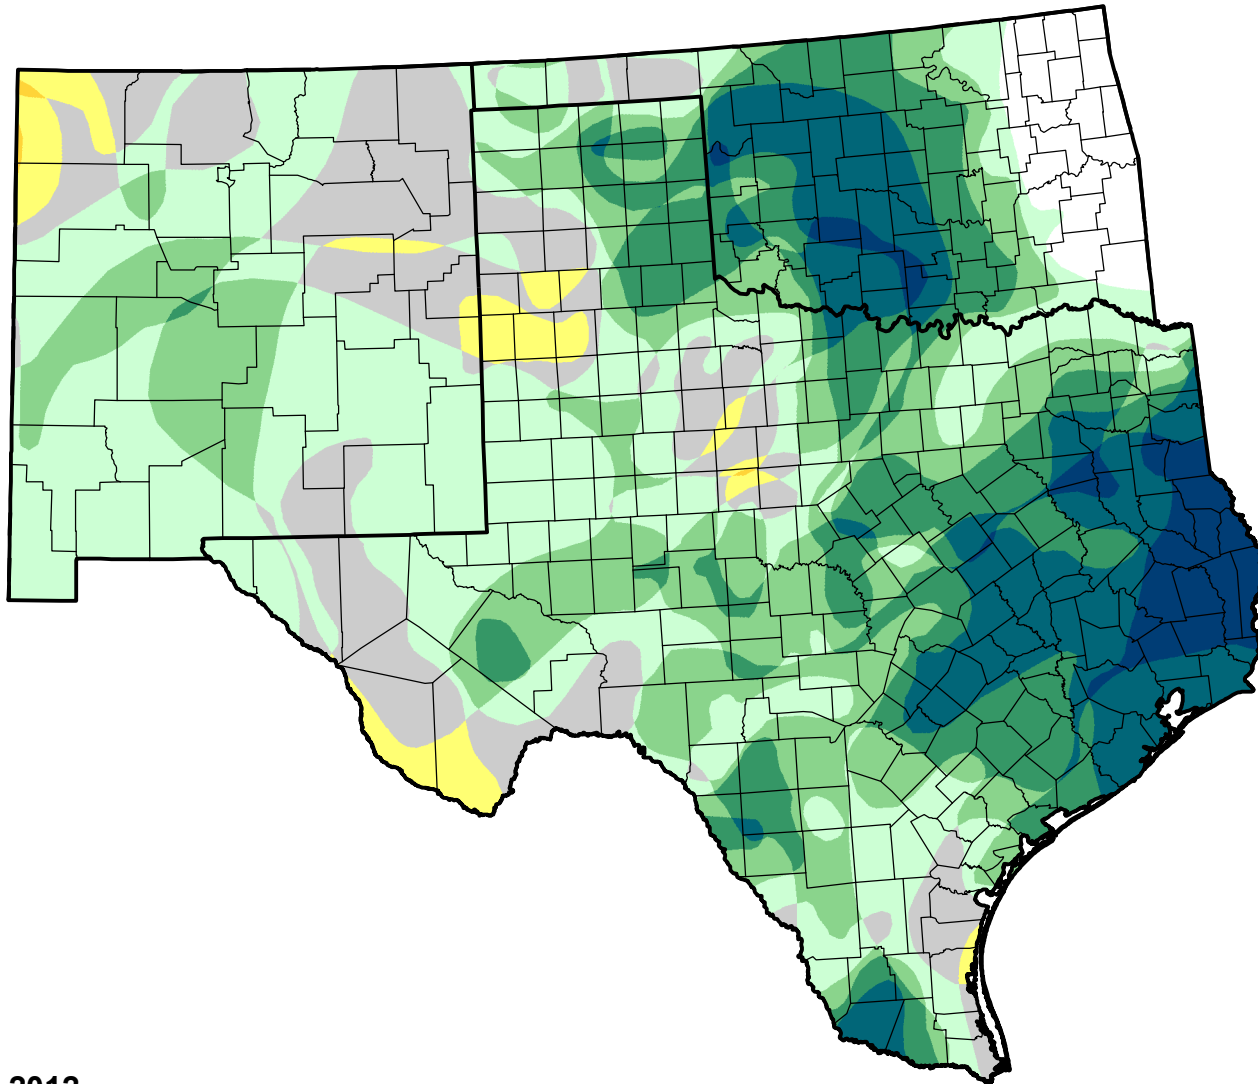

# U.S. Drought Monitor Class Change - Southern Plains RDEWS

52 Week

May 8, 2012  
compared to  
May 12, 2011

[droughtmonitor.unl.edu](http://droughtmonitor.unl.edu)

-  5 Class Degradation
-  4 Class Degradation
-  3 Class Degradation
-  2 Class Degradation
-  1 Class Degradation
-  No Change
-  1 Class Improvement
-  2 Class Improvement
-  3 Class Improvement
-  4 Class Improvement
-  5 Class Improvement