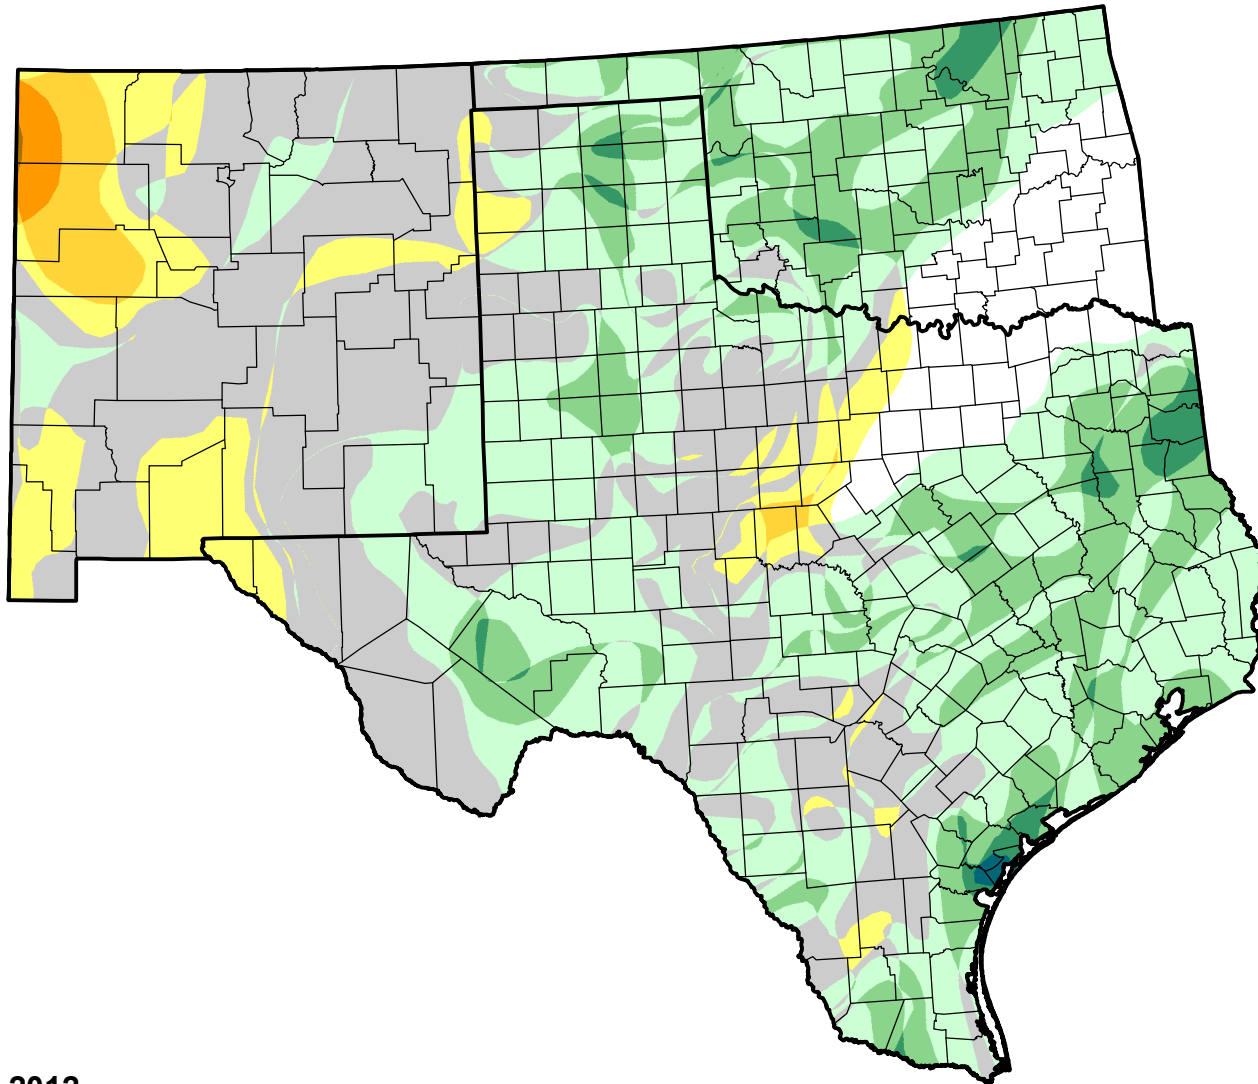

U.S. Drought Monitor Class Change - Southern Plains RDEWS

8 Week

May 8, 2012
compared to
March 15, 2012

droughtmonitor.unl.edu

-  5 Class Degradation
-  4 Class Degradation
-  3 Class Degradation
-  2 Class Degradation
-  1 Class Degradation
-  No Change
-  1 Class Improvement
-  2 Class Improvement
-  3 Class Improvement
-  4 Class Improvement
-  5 Class Improvement