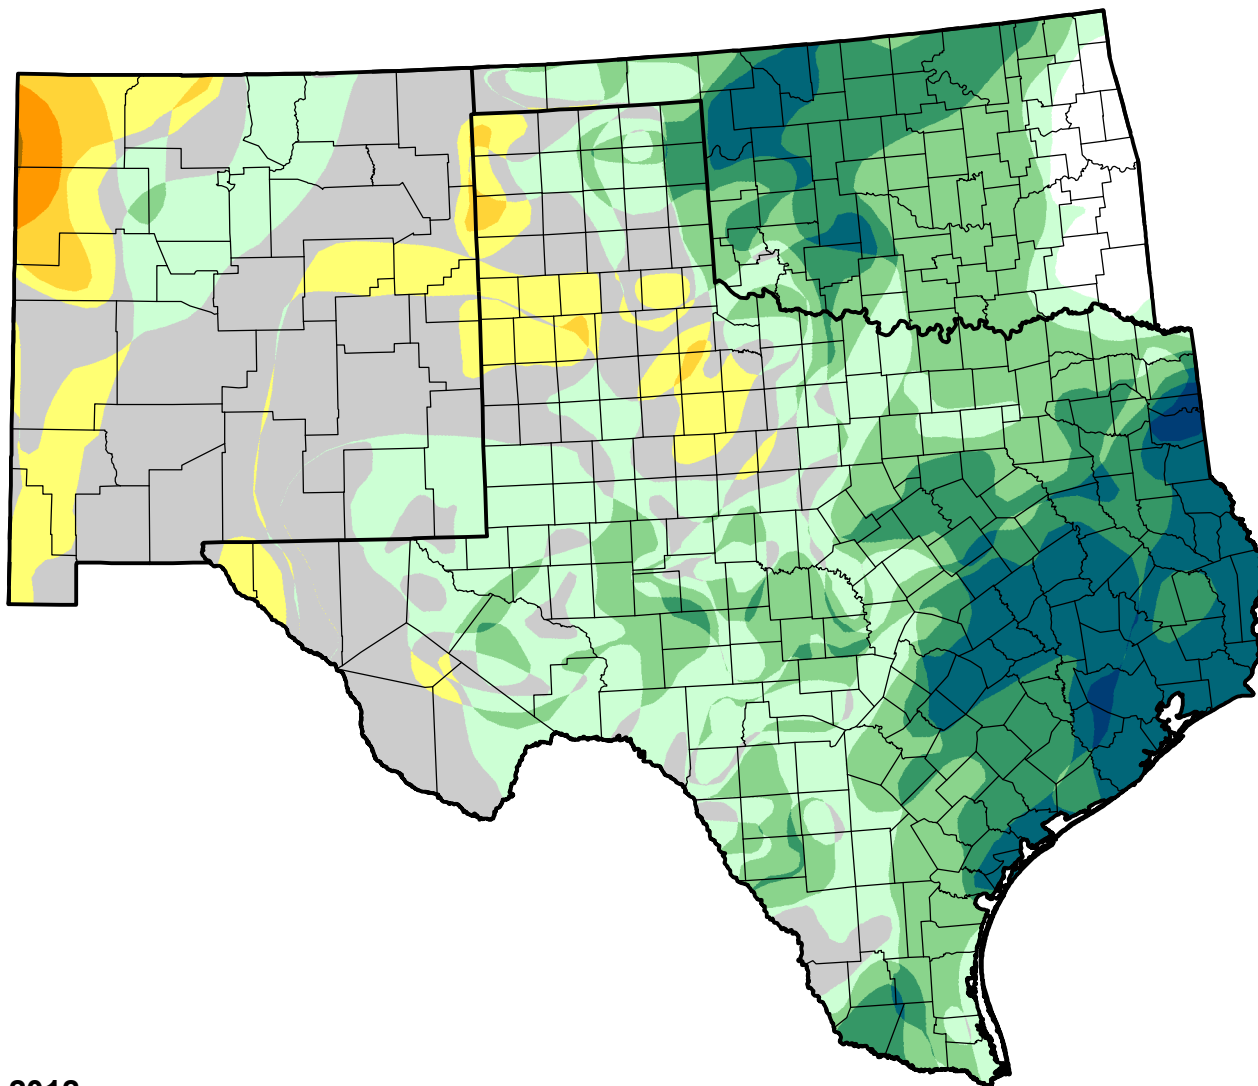

U.S. Drought Monitor Class Change - Southern Plains RDEWS

Start of Calendar Year

May 8, 2012
compared to
January 5, 2012

droughtmonitor.unl.edu

-  5 Class Degradation
-  4 Class Degradation
-  3 Class Degradation
-  2 Class Degradation
-  1 Class Degradation
-  No Change
-  1 Class Improvement
-  2 Class Improvement
-  3 Class Improvement
-  4 Class Improvement
-  5 Class Improvement