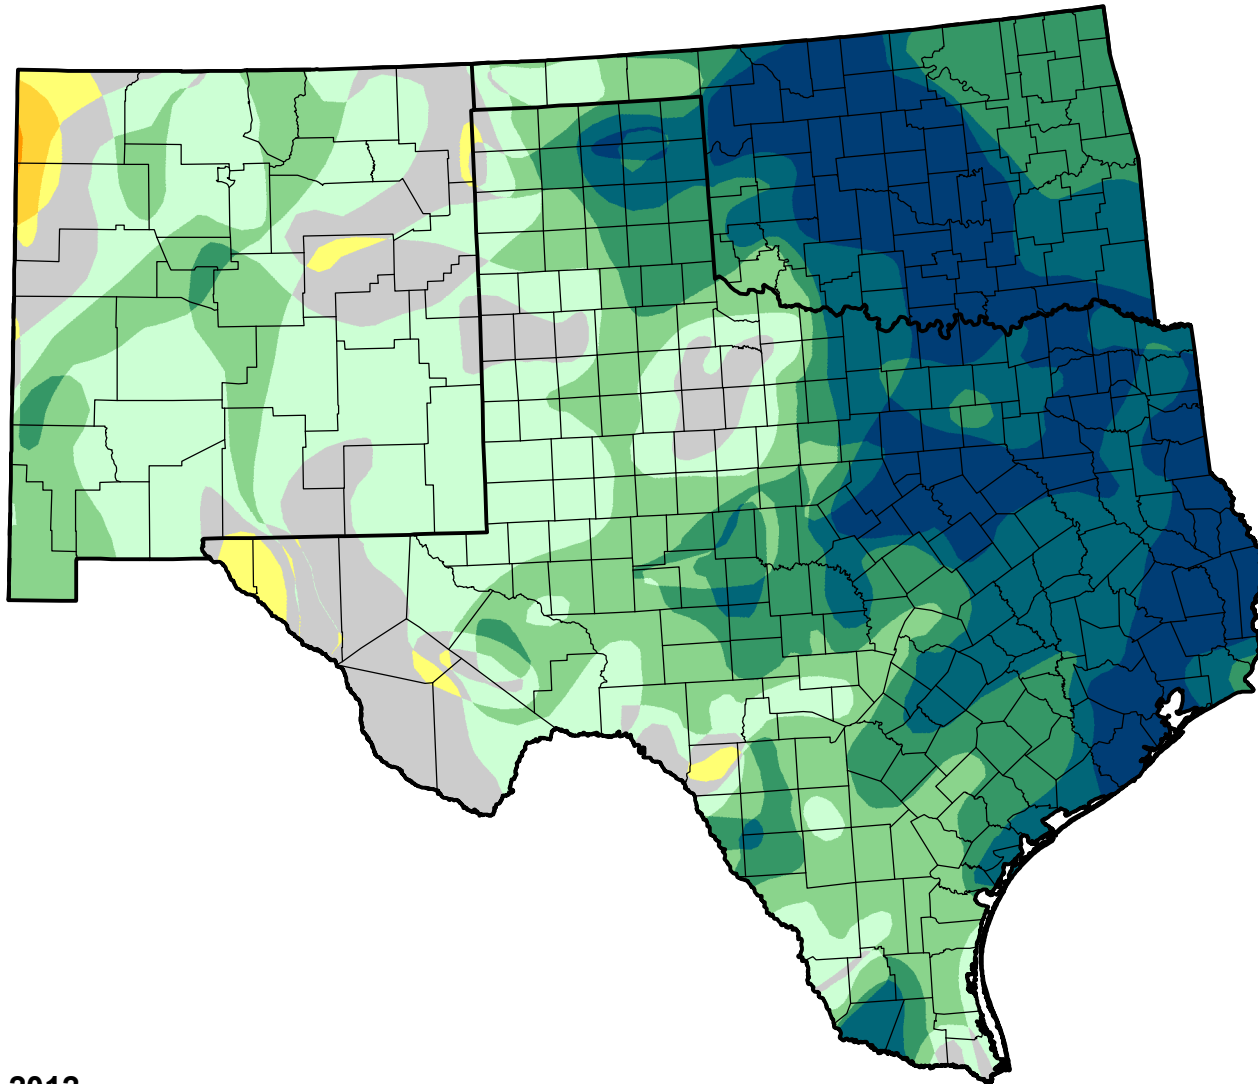

U.S. Drought Monitor Class Change - Southern Plains RDEWS

Start of Water Year

May 8, 2012
compared to
September 29, 2011

droughtmonitor.unl.edu

-  5 Class Degradation
-  4 Class Degradation
-  3 Class Degradation
-  2 Class Degradation
-  1 Class Degradation
-  No Change
-  1 Class Improvement
-  2 Class Improvement
-  3 Class Improvement
-  4 Class Improvement
-  5 Class Improvement