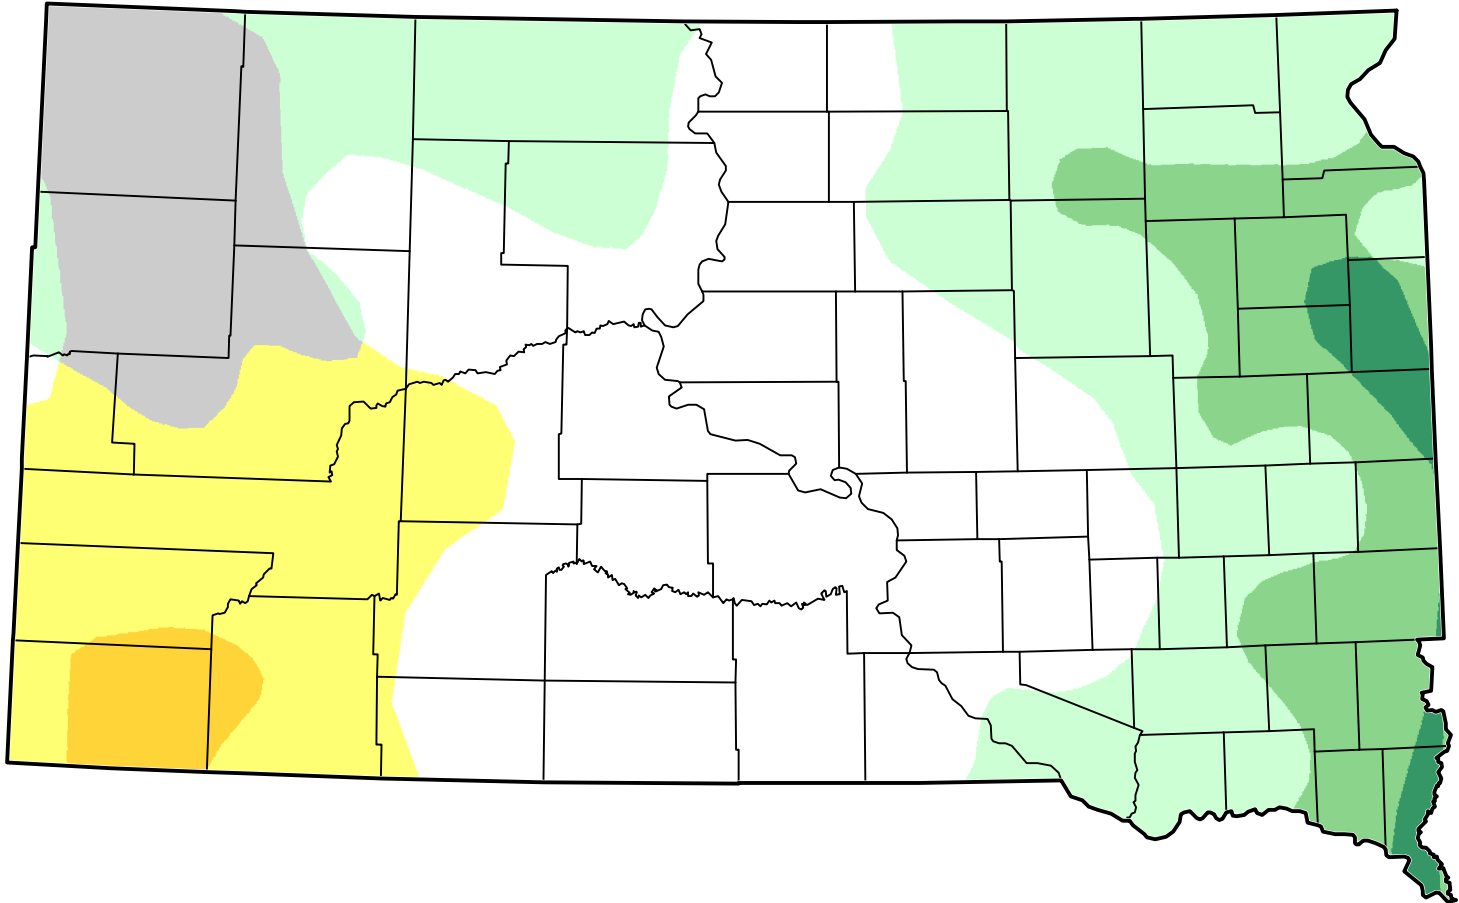

U.S. Drought Monitor Class Change - South Dakota 6 Months

- 5 Class Degradation
- 4 Class Degradation
- 3 Class Degradation
- 2 Class Degradation
- 1 Class Degradation
- No Change
- 1 Class Improvement
- 2 Class Improvement
- 3 Class Improvement
- 4 Class Improvement
- 5 Class Improvement