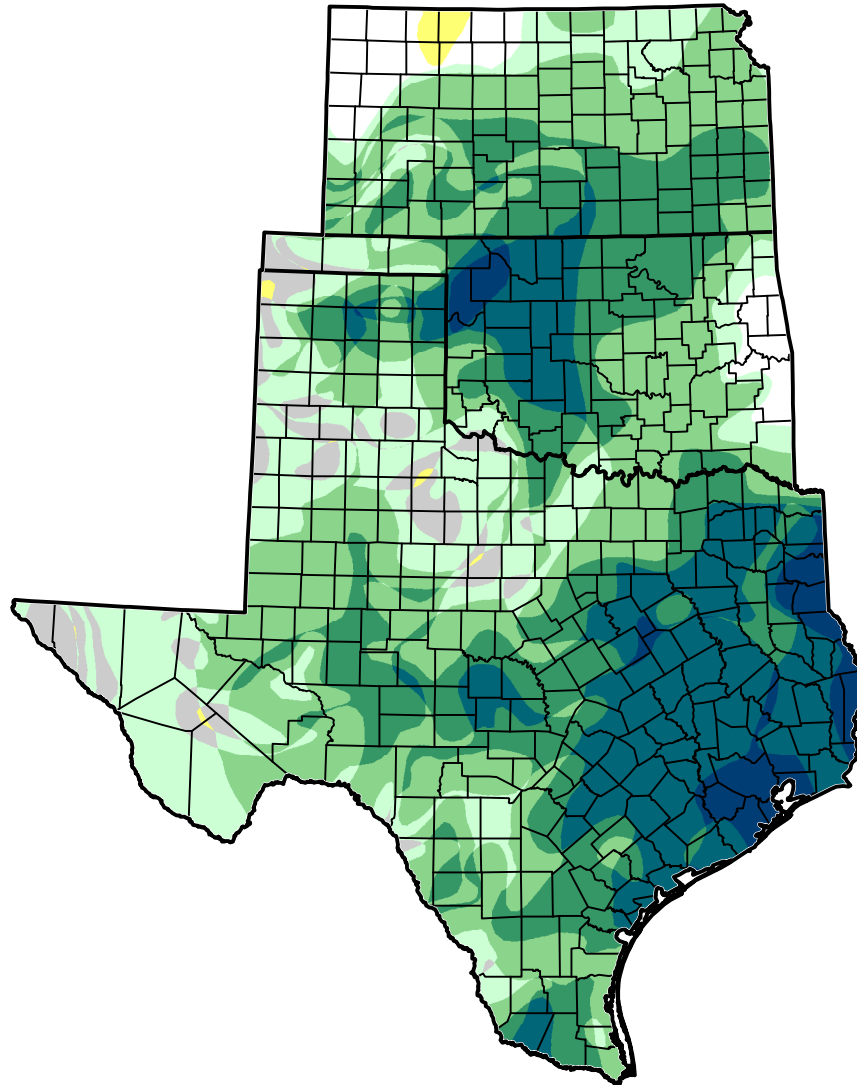

U.S. Drought Monitor Class Change - USDA Southern Plains Climate Hub 6 Months

**May 15, 2012
compared to
November 29, 2011**