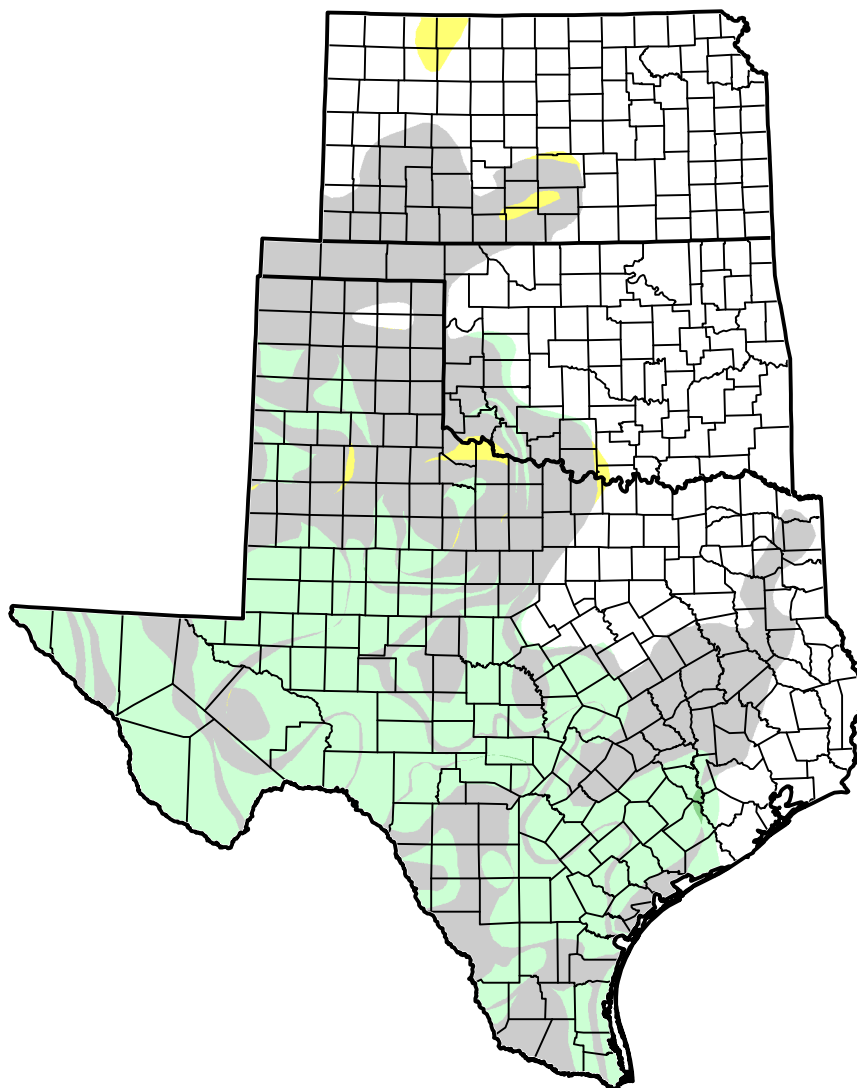

U.S. Drought Monitor Class Change - USDA Southern Plains Climate Hub

1 Week

May 15, 2012
compared to
May 8, 2012