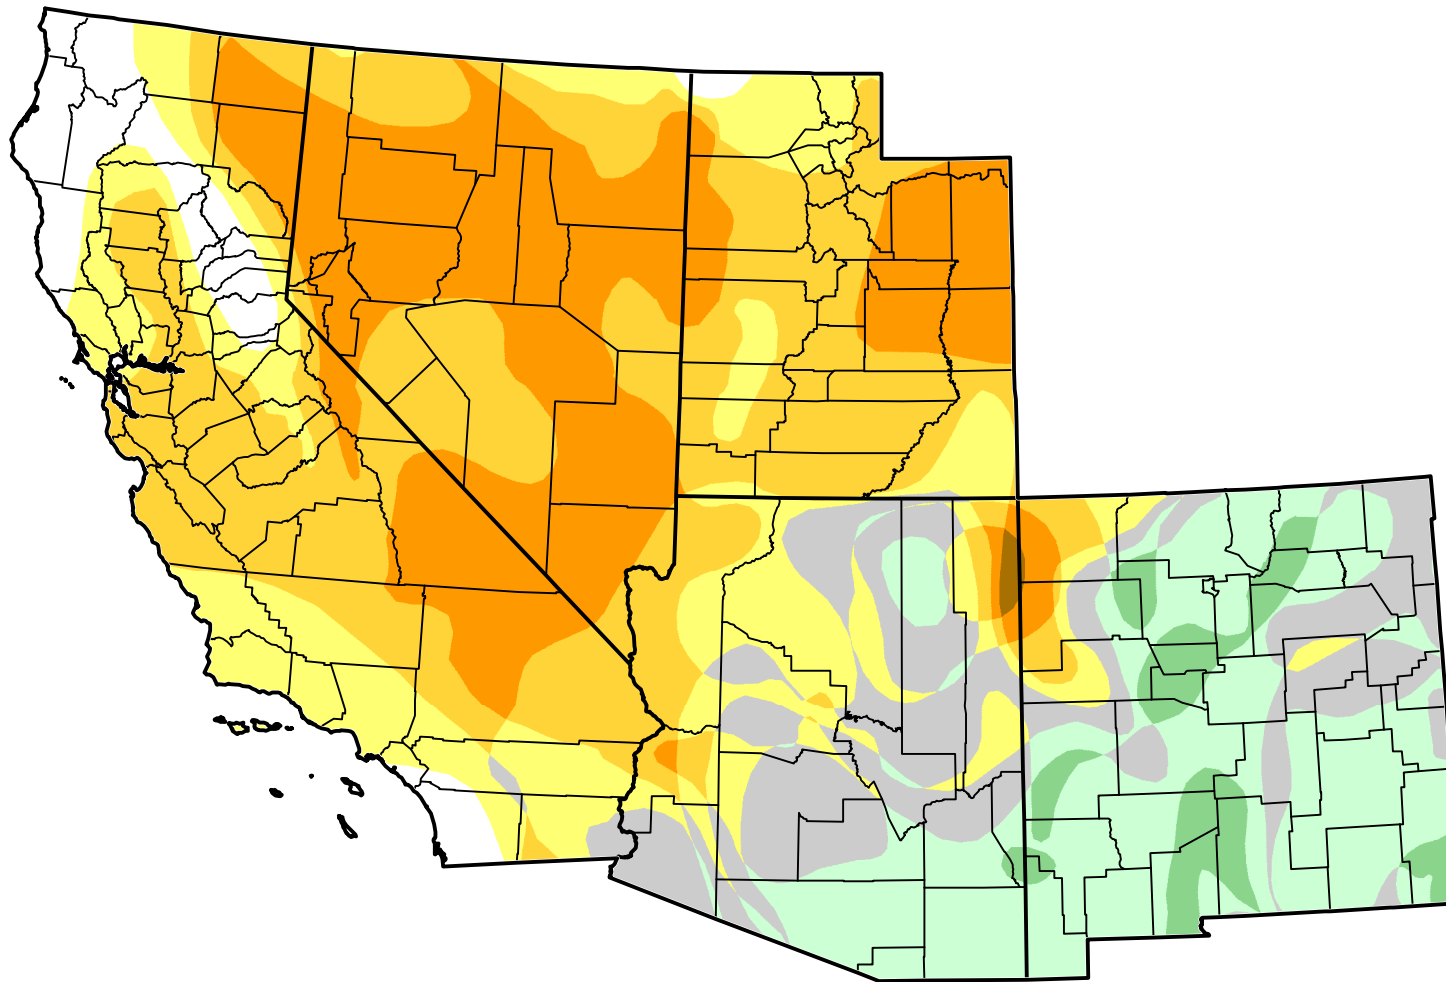

U.S. Drought Monitor Class Change - USDA Southwest Climate Hub 6 Months

**May 15, 2012
compared to
November 29, 2011**

-  5 Class Degradation
-  4 Class Degradation
-  3 Class Degradation
-  2 Class Degradation
-  1 Class Degradation
-  No Change
-  1 Class Improvement
-  2 Class Improvement
-  3 Class Improvement
-  4 Class Improvement
-  5 Class Improvement