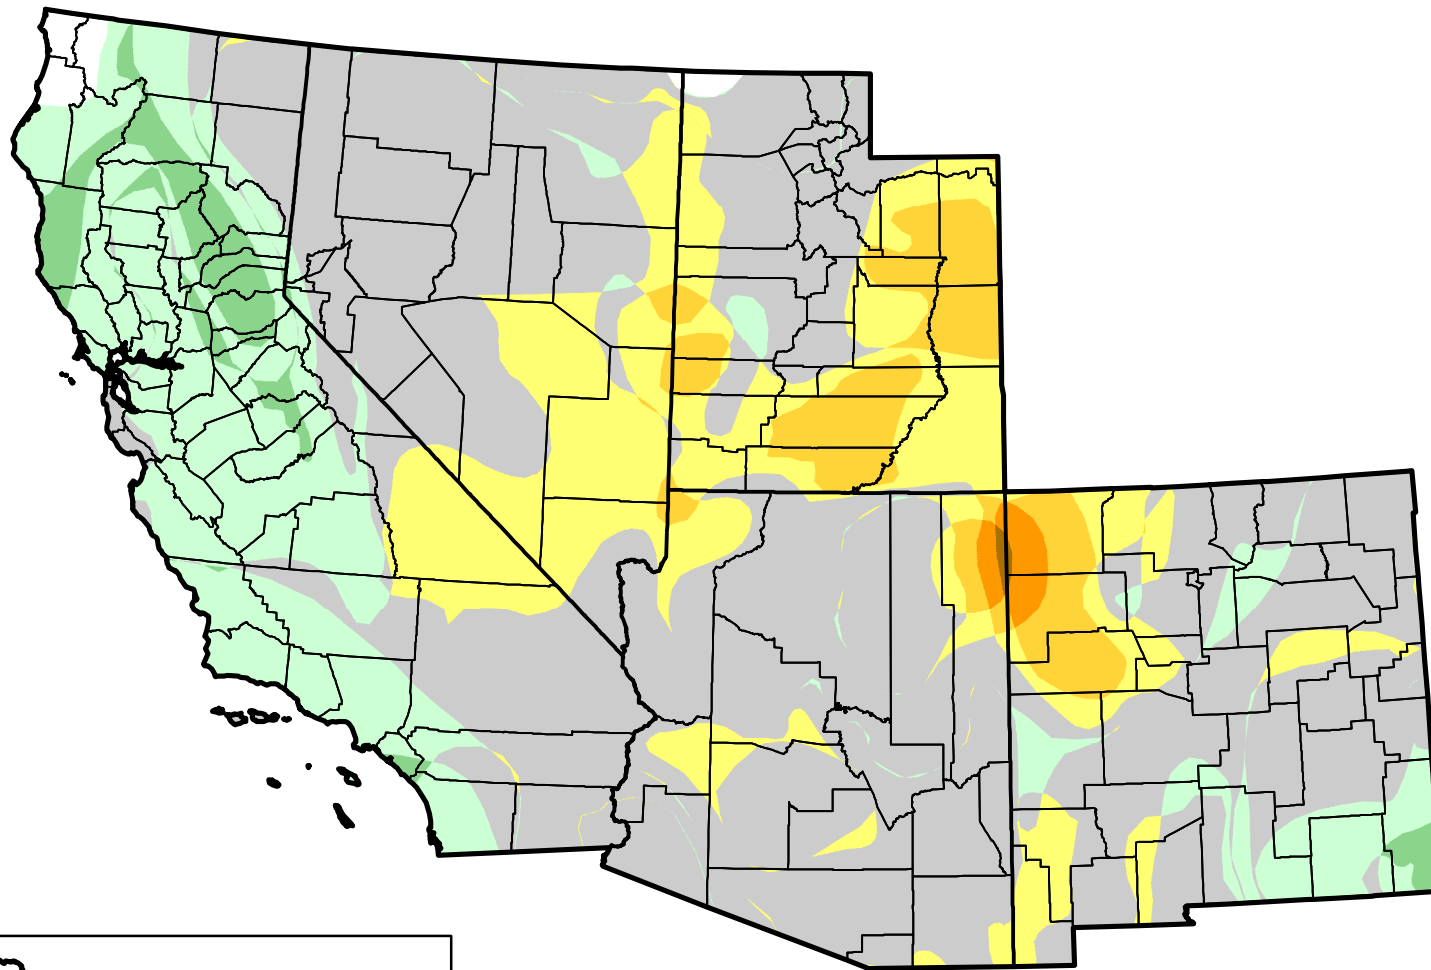

U.S. Drought Monitor Class Change - USDA Southwest Climate Hub 2 Months

**May 15, 2012
compared to
March 20, 2012**

-  5 Class Degradation
-  4 Class Degradation
-  3 Class Degradation
-  2 Class Degradation
-  1 Class Degradation
-  No Change
-  1 Class Improvement
-  2 Class Improvement
-  3 Class Improvement
-  4 Class Improvement
-  5 Class Improvement