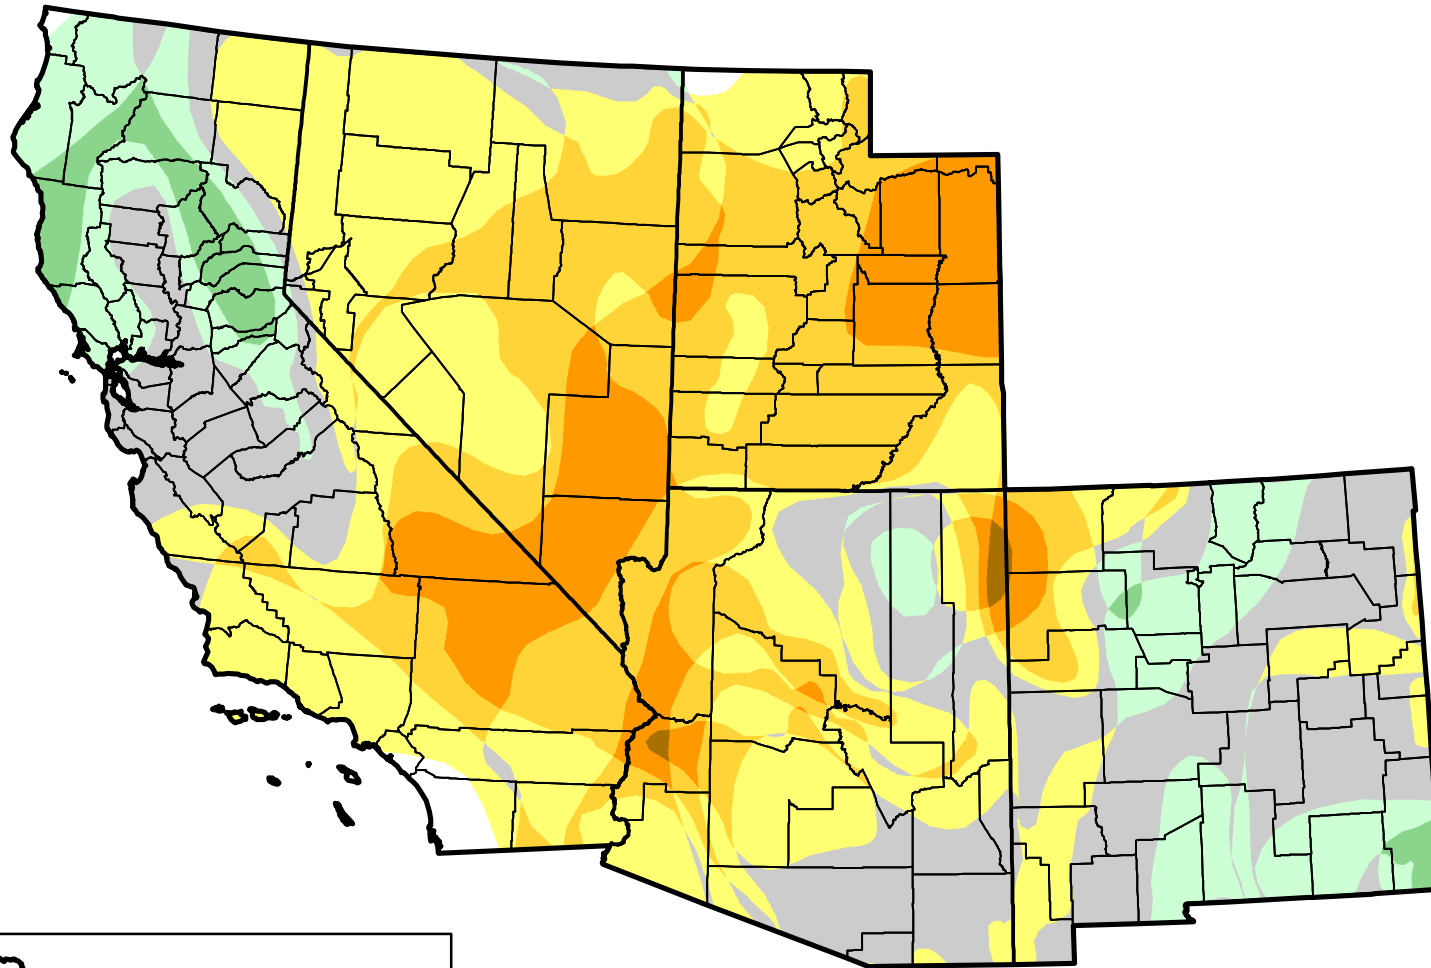

# U.S. Drought Monitor Class Change - USDA Southwest Climate Hub

Start of Calendar Year

-  5 Class Degradation
-  4 Class Degradation
-  3 Class Degradation
-  2 Class Degradation
-  1 Class Degradation
-  No Change
-  1 Class Improvement
-  2 Class Improvement
-  3 Class Improvement
-  4 Class Improvement
-  5 Class Improvement