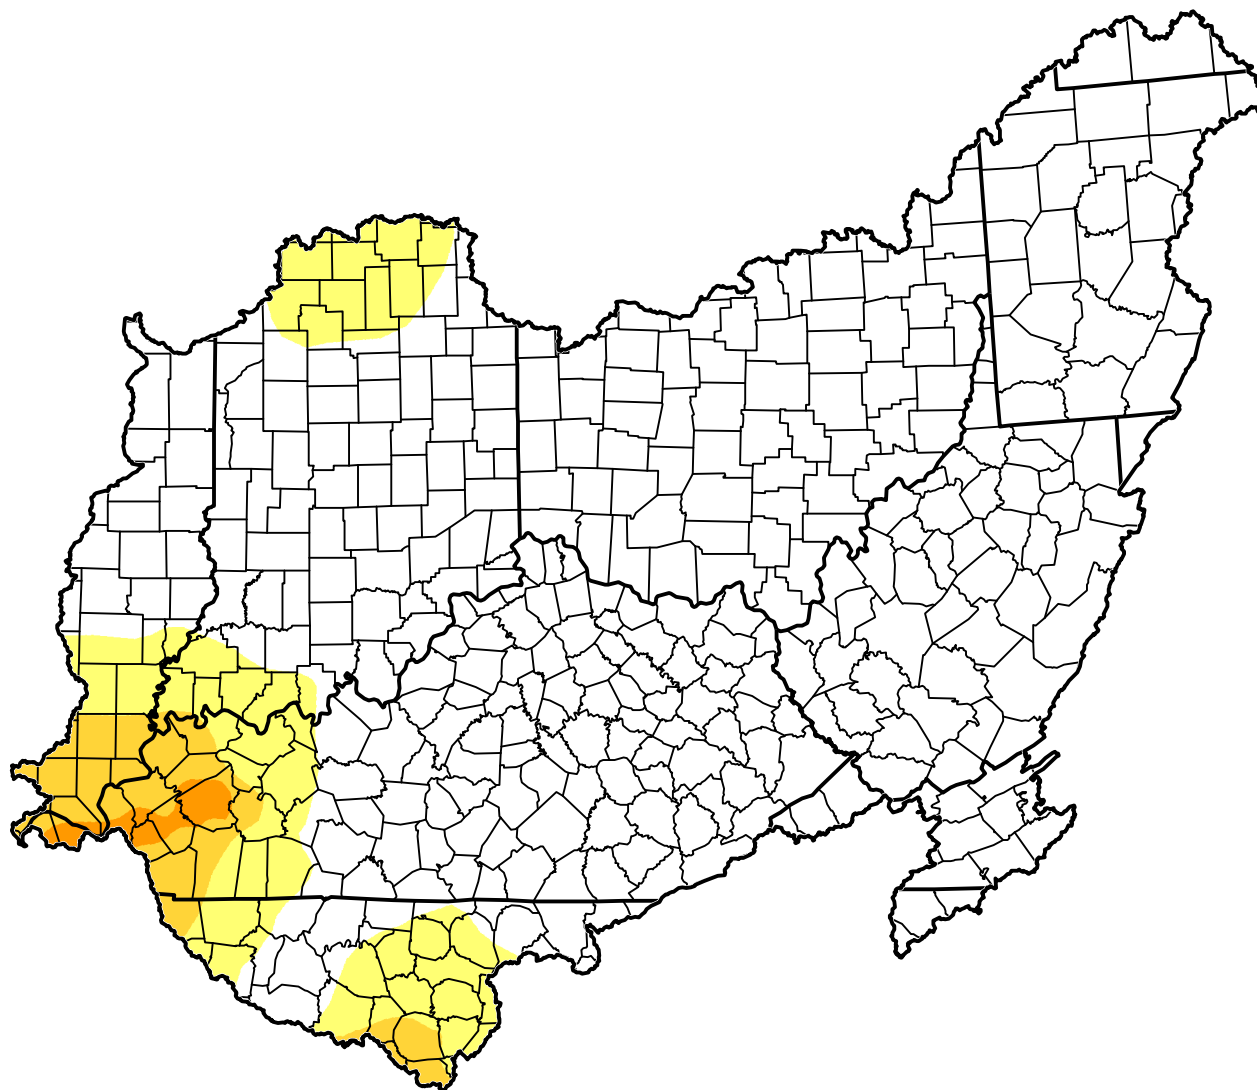

U.S. Drought Monitor Class Change - Ohio Watershed

6 Months

May 15, 2012
compared to
November 29, 2011