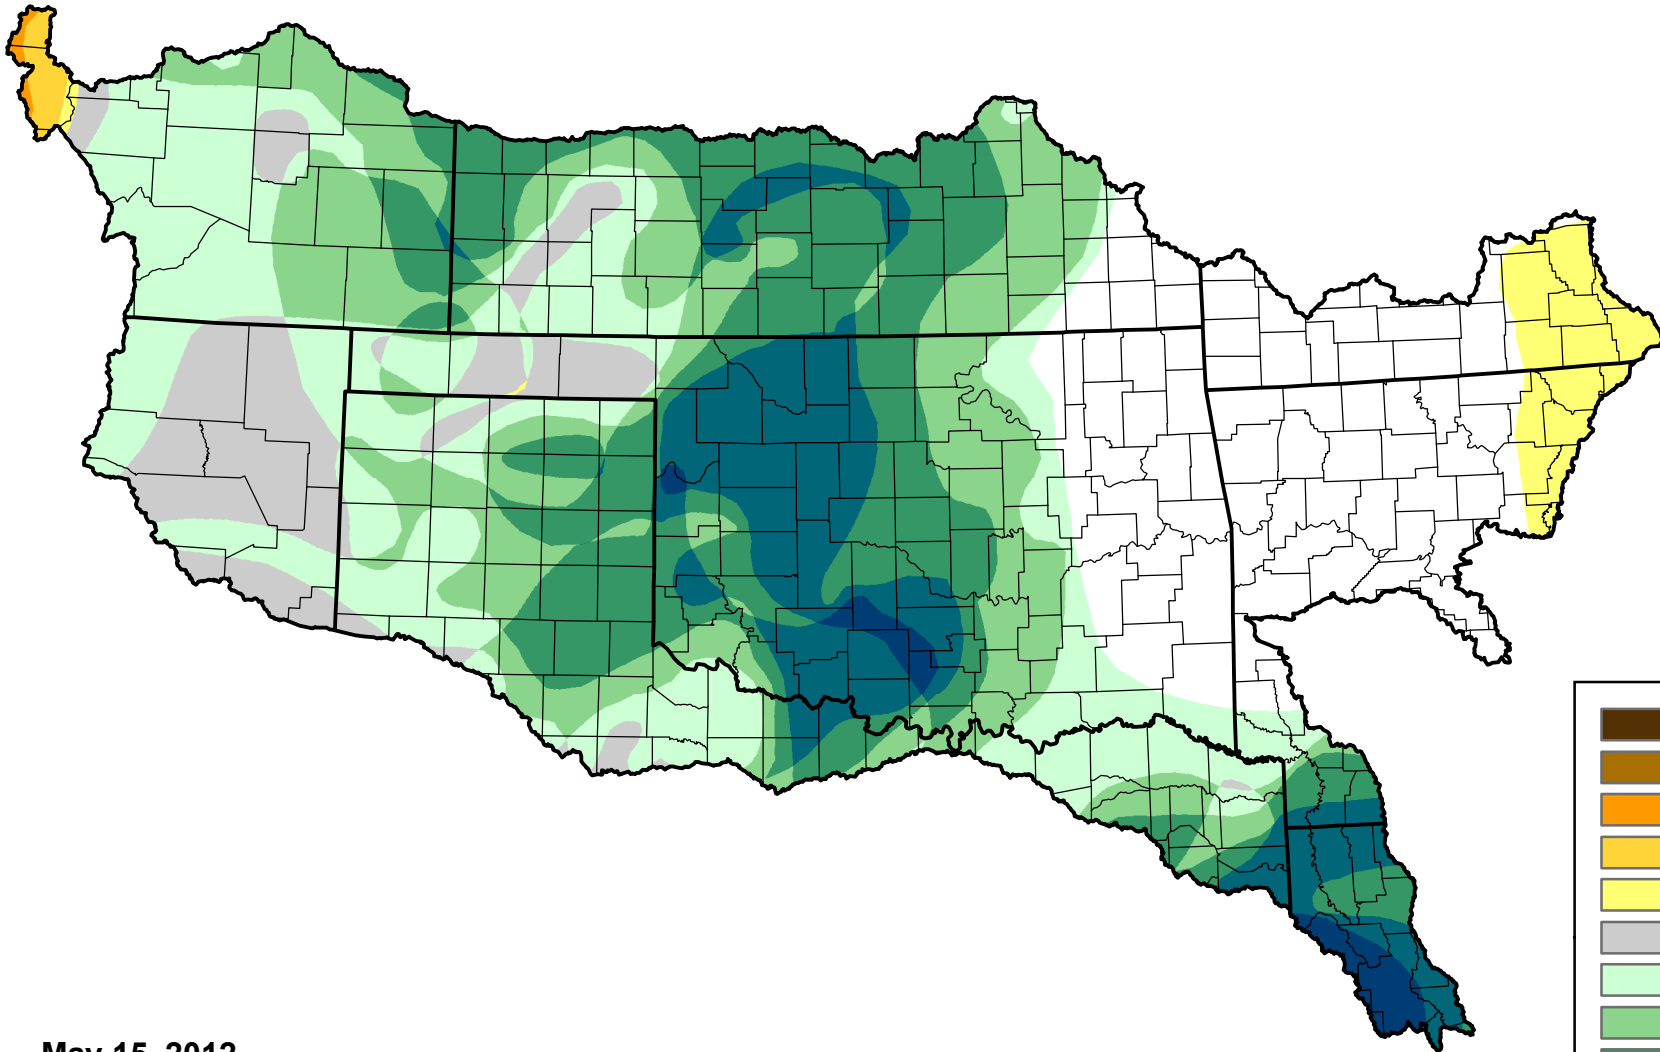

# U.S. Drought Monitor Class Change - Arkansas-White-Red Watershed 52 Week

May 15, 2012  
compared to  
May 19, 2011

[droughtmonitor.unl.edu](http://droughtmonitor.unl.edu)

-  5 Class Degradation
-  4 Class Degradation
-  3 Class Degradation
-  2 Class Degradation
-  1 Class Degradation
-  No Change
-  1 Class Improvement
-  2 Class Improvement
-  3 Class Improvement
-  4 Class Improvement
-  5 Class Improvement