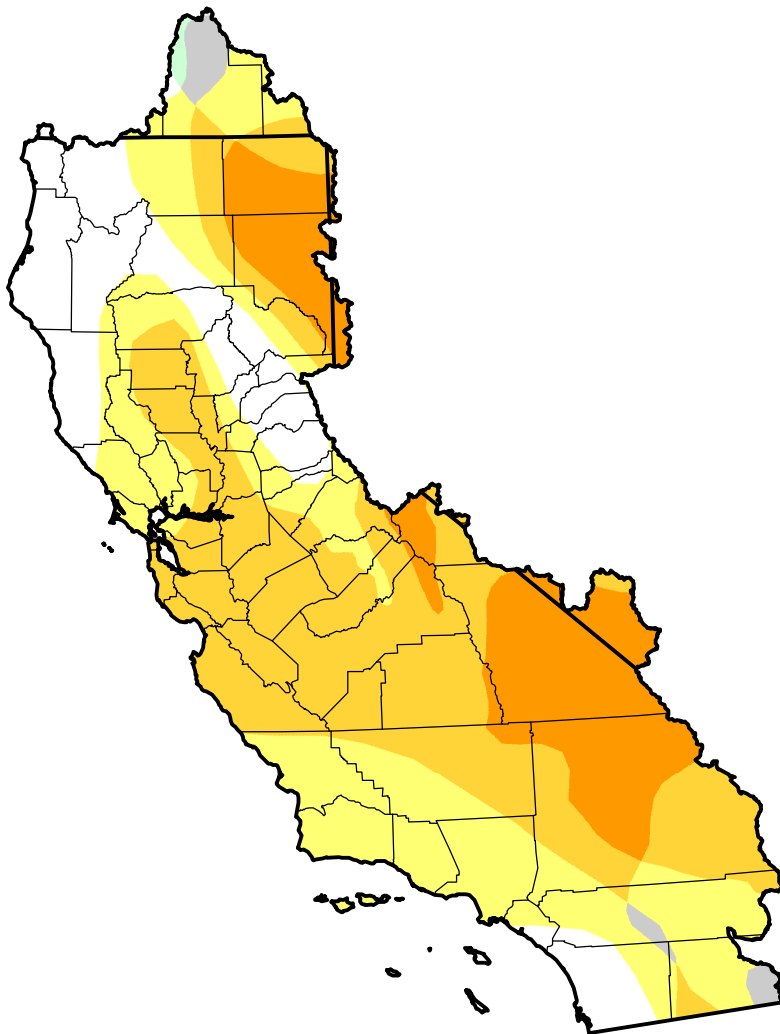

# U.S. Drought Monitor Class Change - California Watershed

26 Week

May 15, 2012  
compared to  
November 17, 2011

- 5 Class Degradation
- 4 Class Degradation
- 3 Class Degradation
- 2 Class Degradation
- 1 Class Degradation
- No Change
- 1 Class Improvement
- 2 Class Improvement
- 3 Class Improvement
- 4 Class Improvement
- 5 Class Improvement