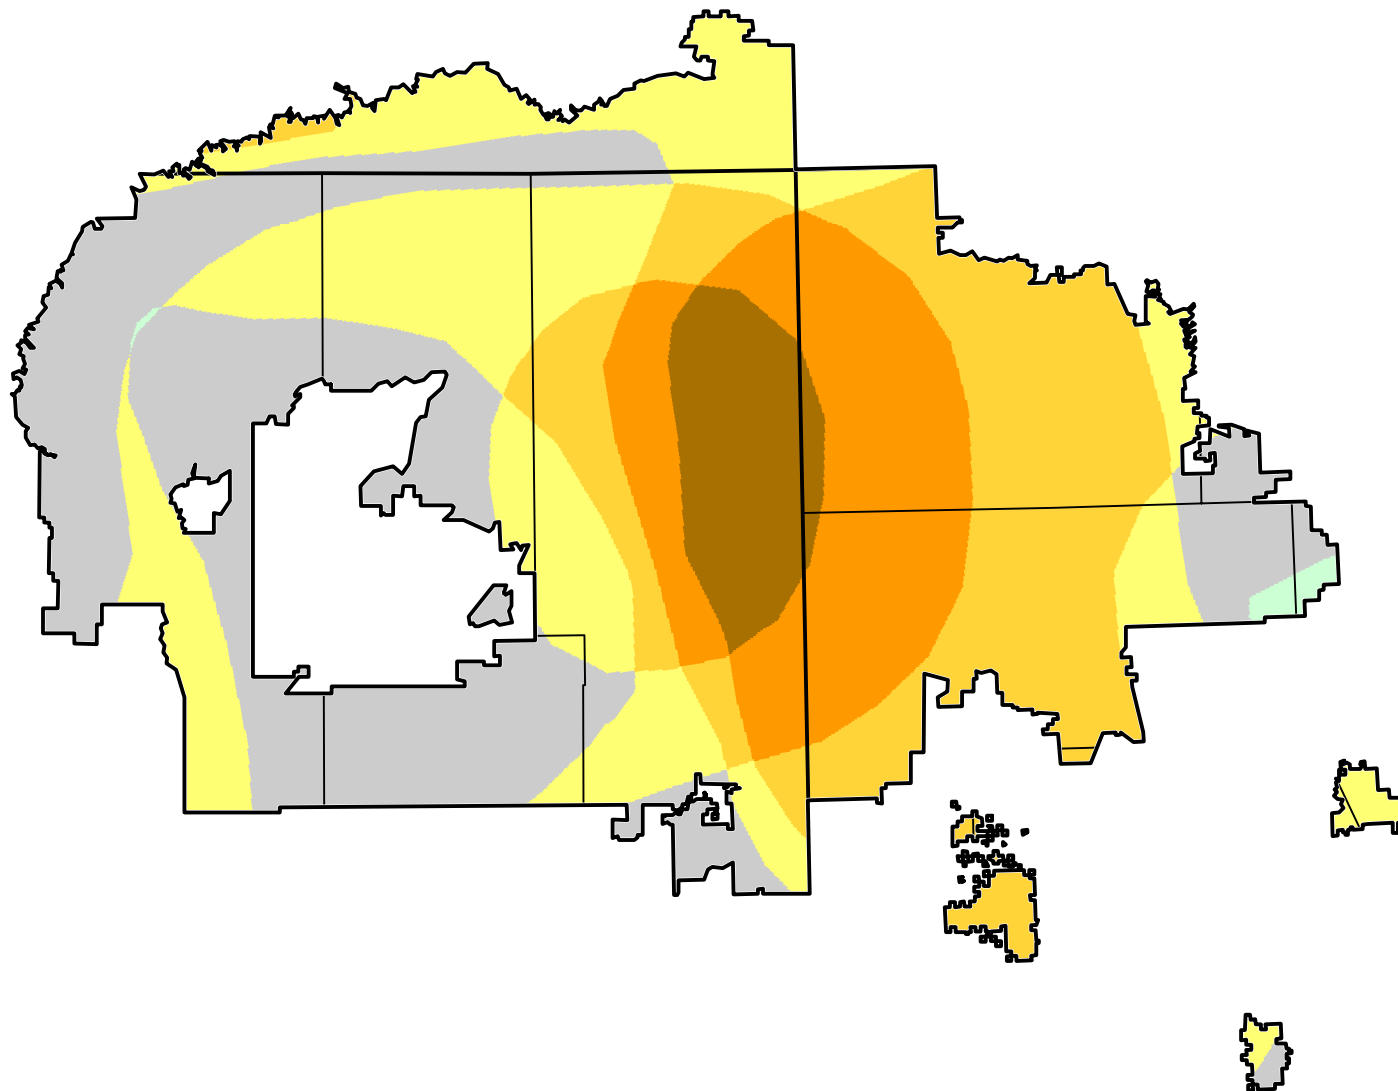

U.S. Drought Monitor Class Change - Navajo

3 Months

-  5 Class Degradation
-  4 Class Degradation
-  3 Class Degradation
-  2 Class Degradation
-  1 Class Degradation
-  No Change
-  1 Class Improvement
-  2 Class Improvement
-  3 Class Improvement
-  4 Class Improvement
-  5 Class Improvement

May 15, 2012
compared to
February 21, 2012