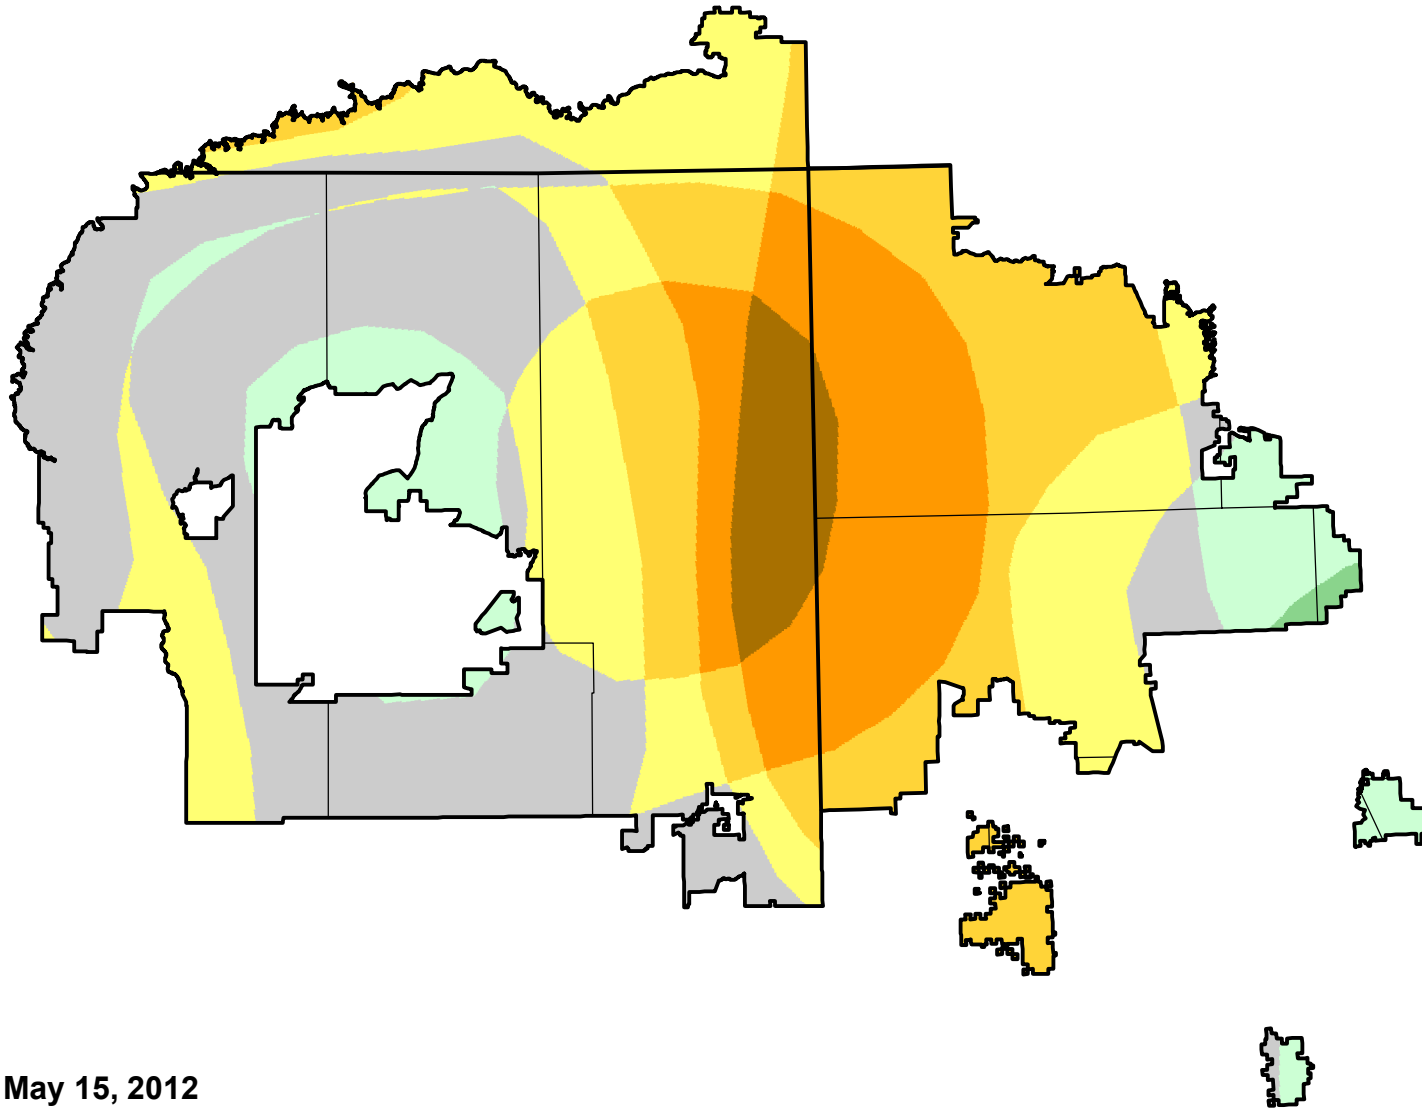

U.S. Drought Monitor Class Change - Navajo

Start of Calendar Year

May 15, 2012
compared to
January 5, 2012

droughtmonitor.unl.edu

- | | |
|---|---------------------|
|  | 5 Class Degradation |
|  | 4 Class Degradation |
|  | 3 Class Degradation |
|  | 2 Class Degradation |
|  | 1 Class Degradation |
|  | No Change |
|  | 1 Class Improvement |
|  | 2 Class Improvement |
|  | 3 Class Improvement |
|  | 4 Class Improvement |
|  | 5 Class Improvement |