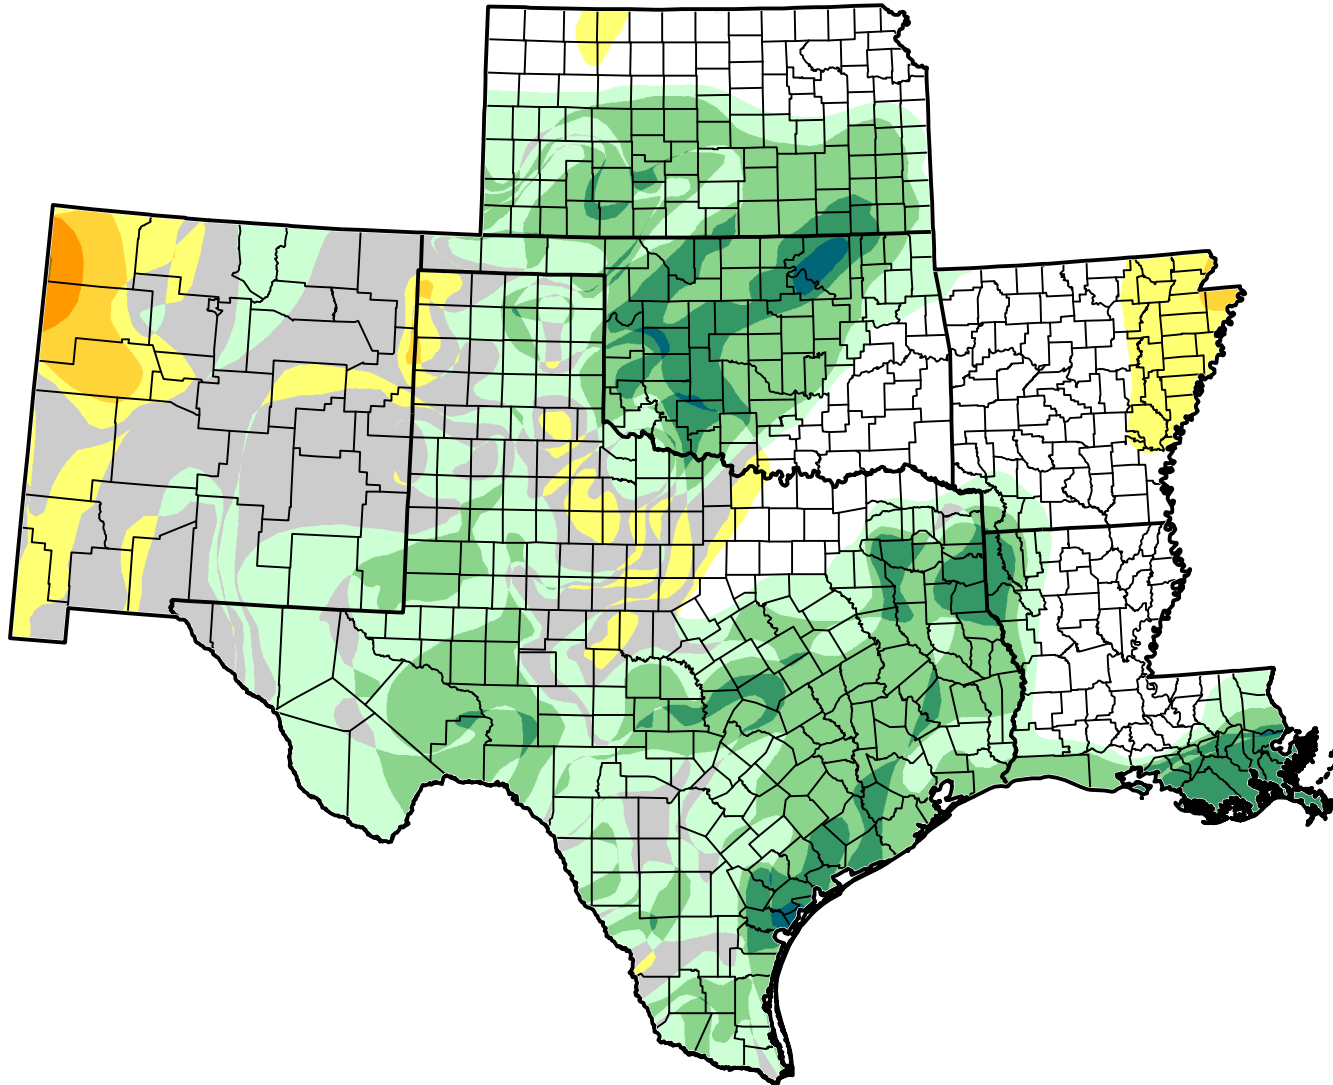

# U.S. Drought Monitor Class Change - Southern Plains 3 Months

May 15, 2012  
compared to  
February 21, 2012

-  5 Class Degradation
-  4 Class Degradation
-  3 Class Degradation
-  2 Class Degradation
-  No Change
-  1 Class Improvement
-  2 Class Improvement
-  3 Class Improvement
-  4 Class Improvement
-  5 Class Improvement