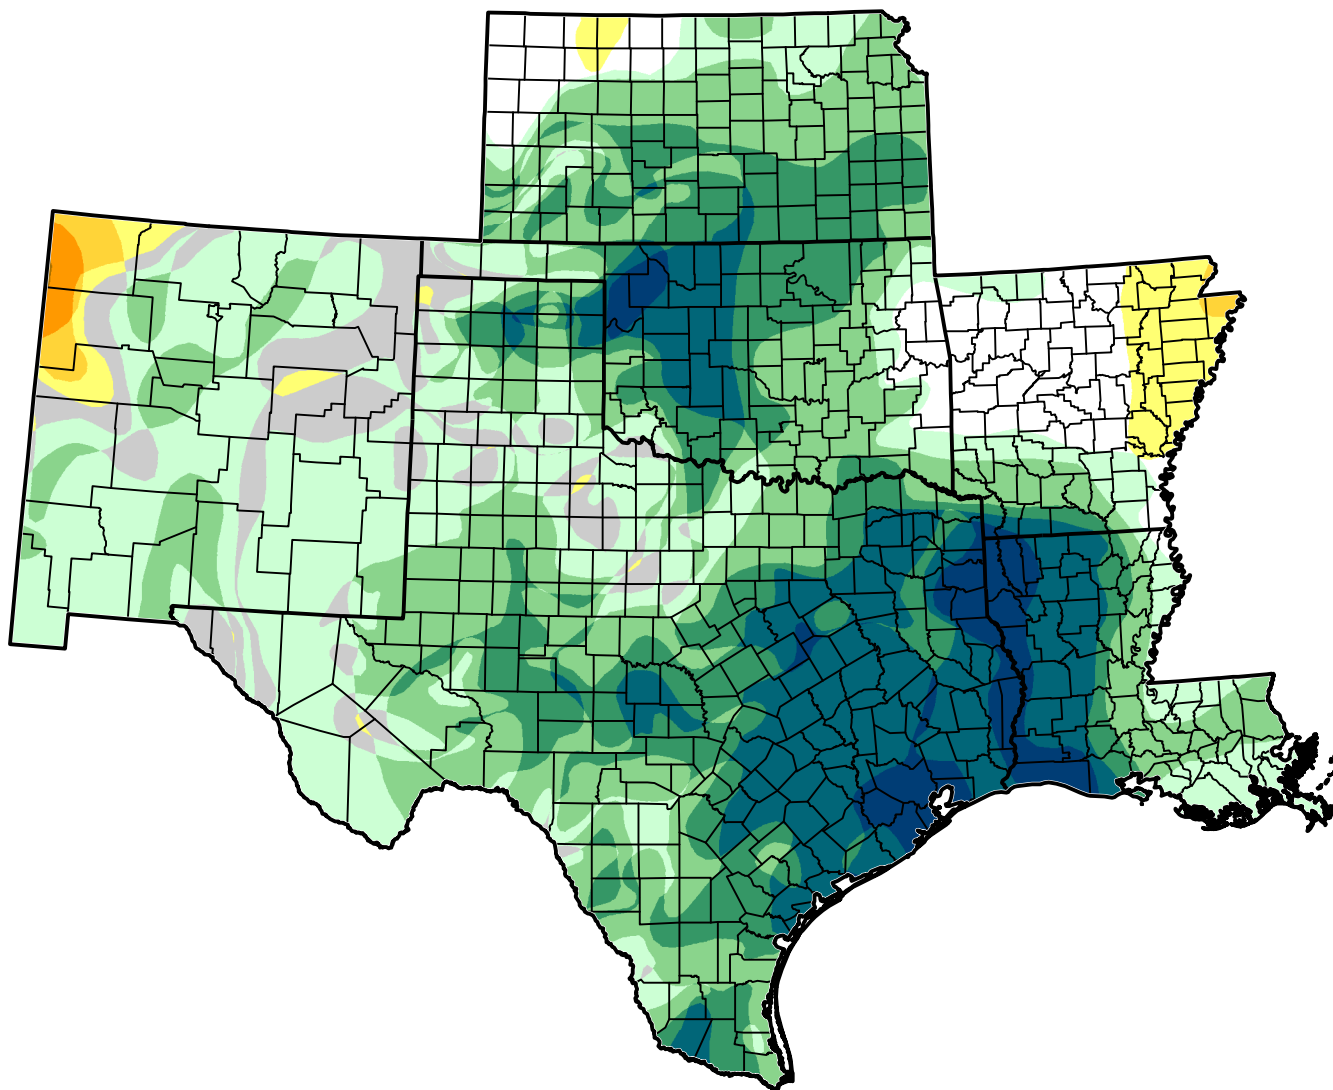

U.S. Drought Monitor Class Change - Southern Plains 6 Months

May 15, 2012
compared to
November 29, 2011

-  5 Class Degradation
-  4 Class Degradation
-  3 Class Degradation
-  2 Class Degradation
-  1 Class Degradation
-  No Change
-  1 Class Improvement
-  2 Class Improvement
-  3 Class Improvement
-  4 Class Improvement
-  5 Class Improvement