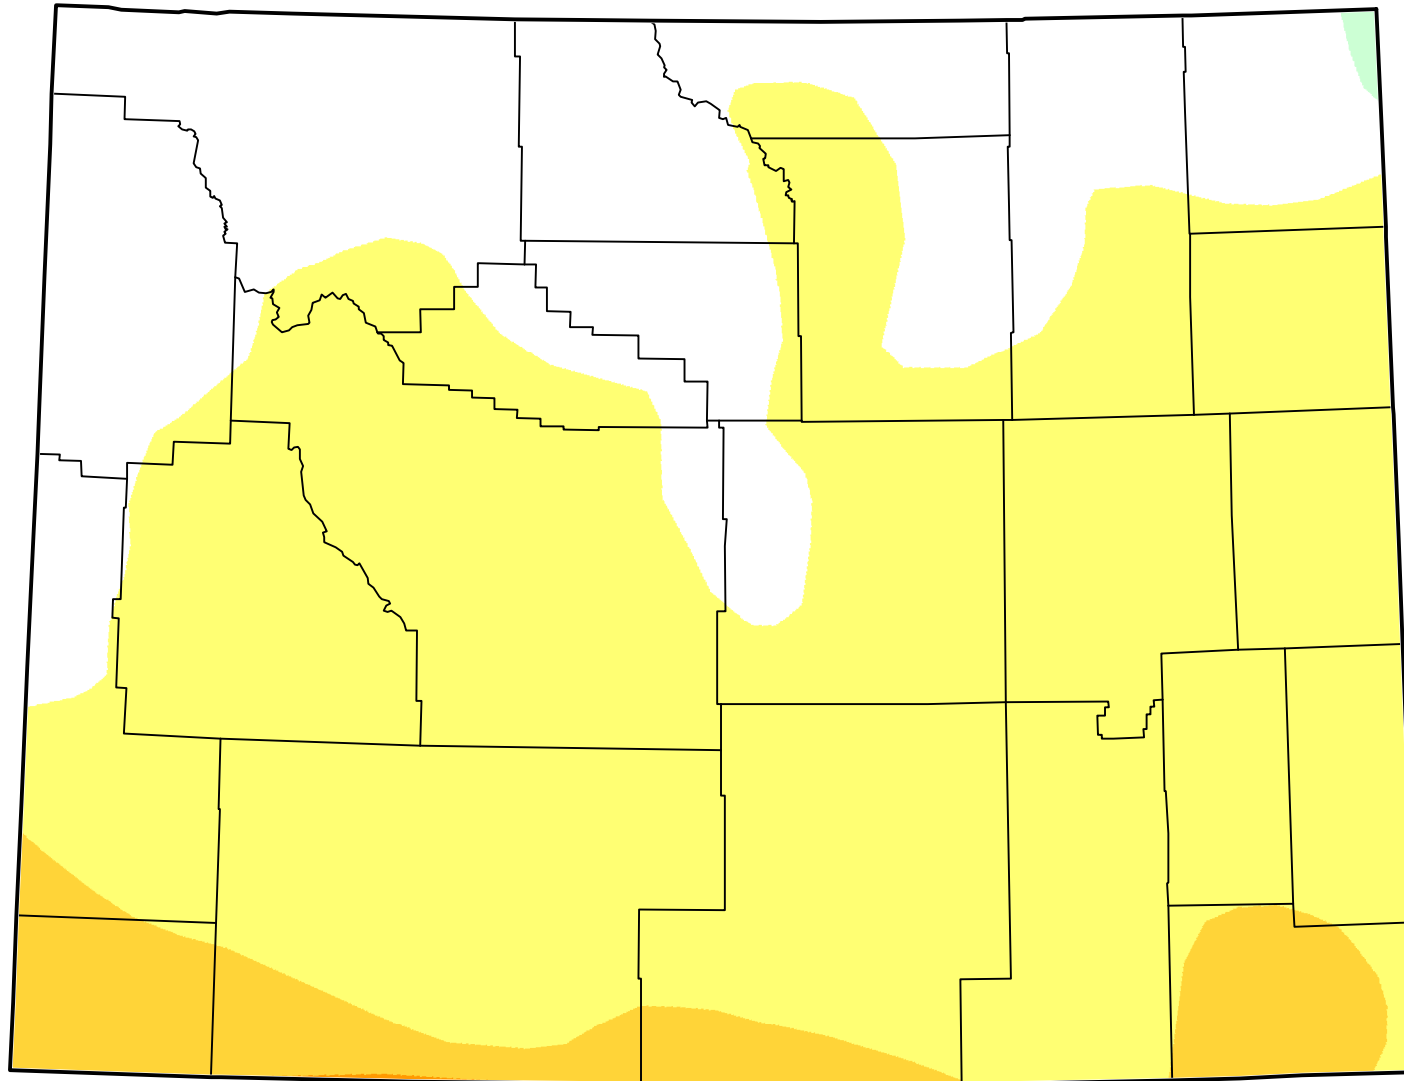

U.S. Drought Monitor Class Change - Wyoming 6 Months

-  5 Class Degradation
-  4 Class Degradation
-  3 Class Degradation
-  2 Class Degradation
-  1 Class Degradation
-  No Change
-  1 Class Improvement
-  2 Class Improvement
-  3 Class Improvement
-  4 Class Improvement
-  5 Class Improvement