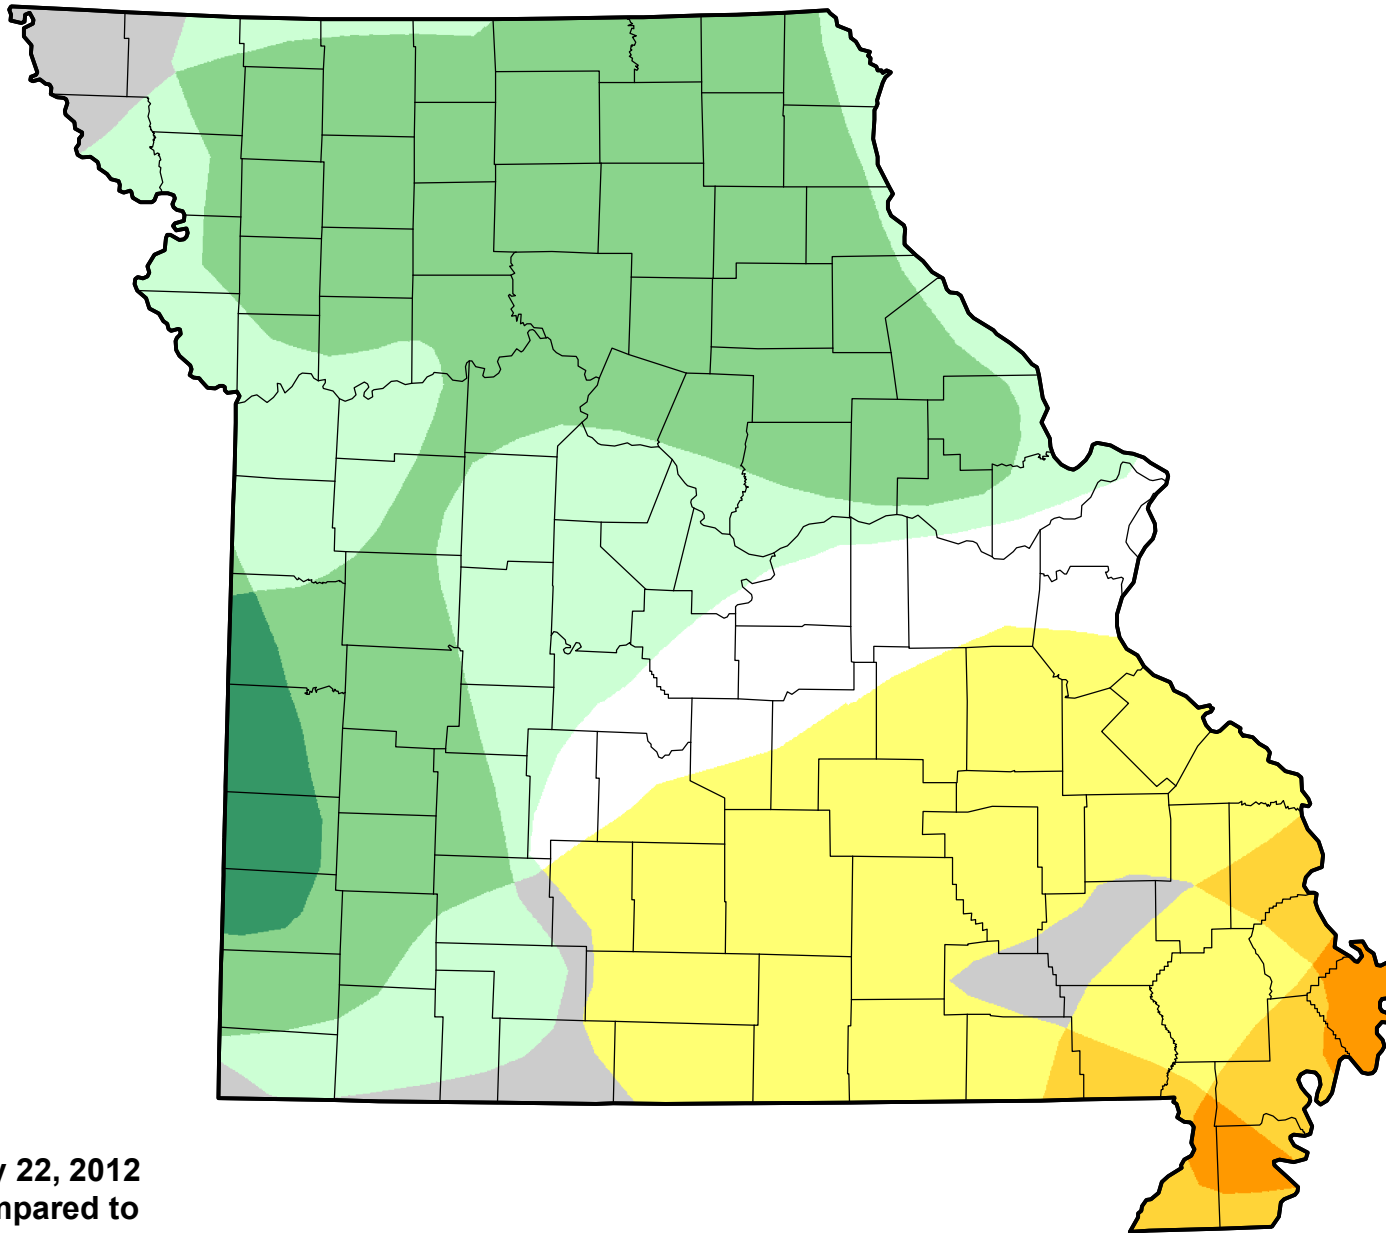

# U.S. Drought Monitor Class Change - Missouri

26 Week

May 22, 2012  
compared to  
November 23, 2011

[droughtmonitor.unl.edu](http://droughtmonitor.unl.edu)

- 5 Class Degradation
- 4 Class Degradation
- 3 Class Degradation
- 2 Class Degradation
- 1 Class Degradation
- No Change
- 1 Class Improvement
- 2 Class Improvement
- 3 Class Improvement
- 4 Class Improvement
- 5 Class Improvement