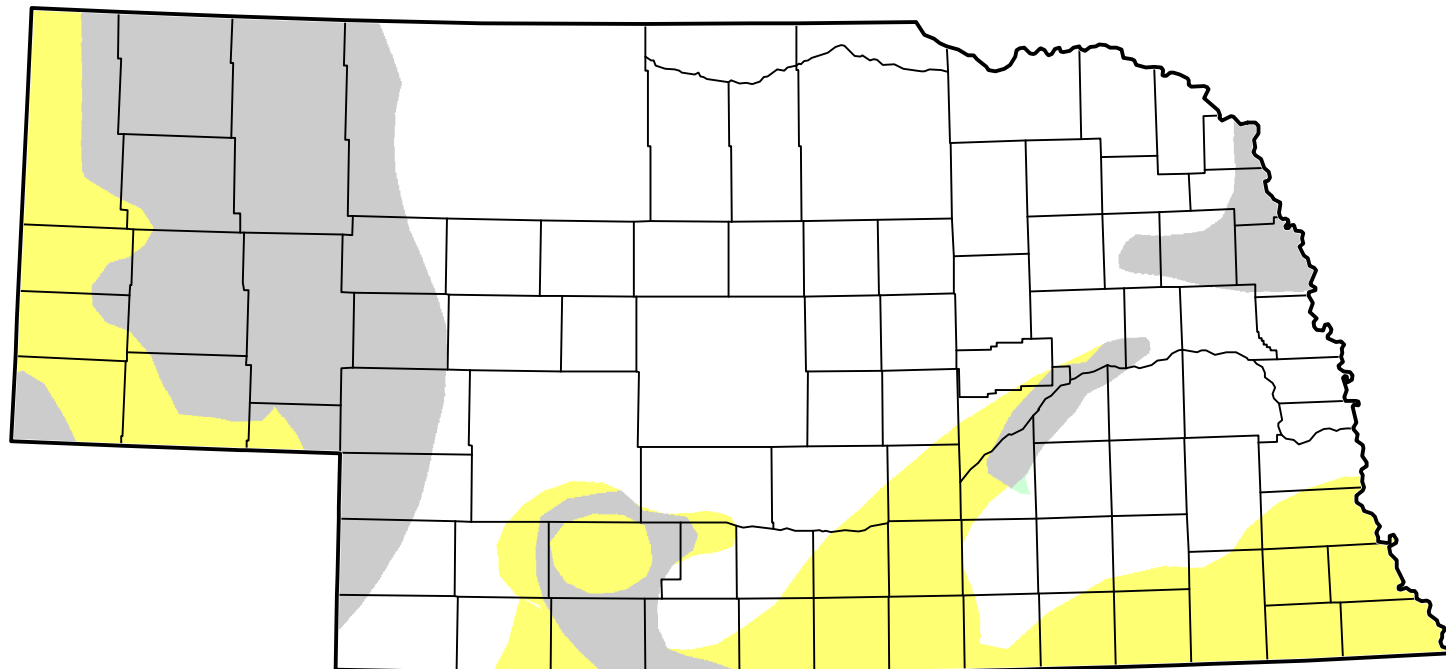

U.S. Drought Monitor Class Change - Nebraska

1 Week

**May 22, 2012
compared to
May 15, 2012**

-  5 Class Degradation
-  4 Class Degradation
-  3 Class Degradation
-  2 Class Degradation
-  1 Class Degradation
-  No Change
-  1 Class Improvement
-  2 Class Improvement
-  3 Class Improvement
-  4 Class Improvement
-  5 Class Improvement