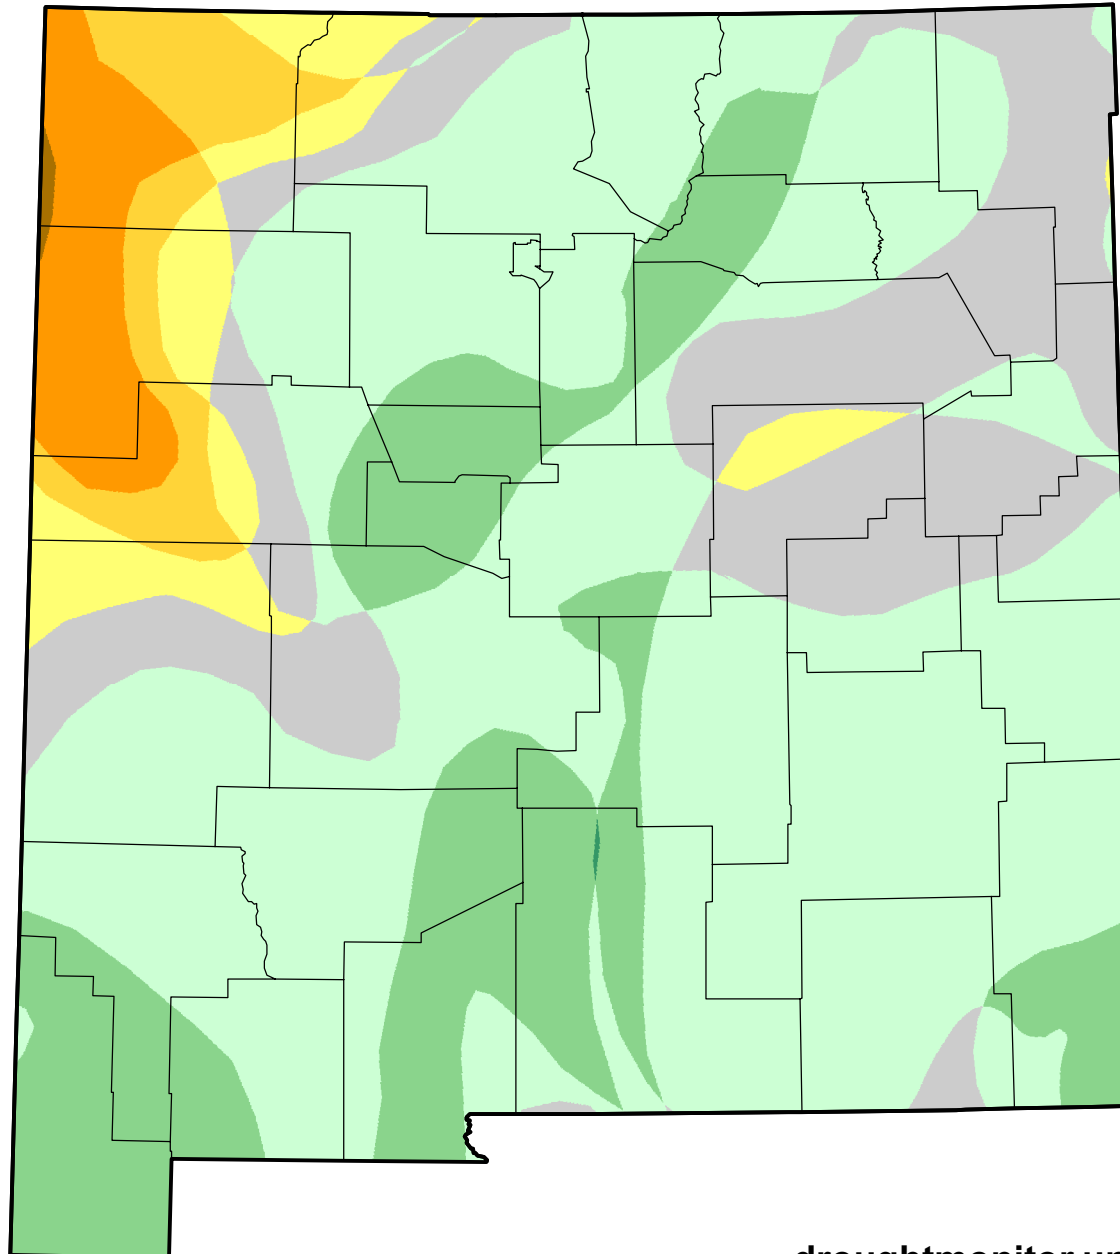

U.S. Drought Monitor Class Change - New Mexico

26 Week

May 22, 2012
compared to
November 23, 2011

droughtmonitor.unl.edu

- | | |
|---|---------------------|
|  | 5 Class Degradation |
|  | 4 Class Degradation |
|  | 3 Class Degradation |
|  | 2 Class Degradation |
|  | 1 Class Degradation |
|  | No Change |
|  | 1 Class Improvement |
|  | 2 Class Improvement |
|  | 3 Class Improvement |
|  | 4 Class Improvement |
|  | 5 Class Improvement |