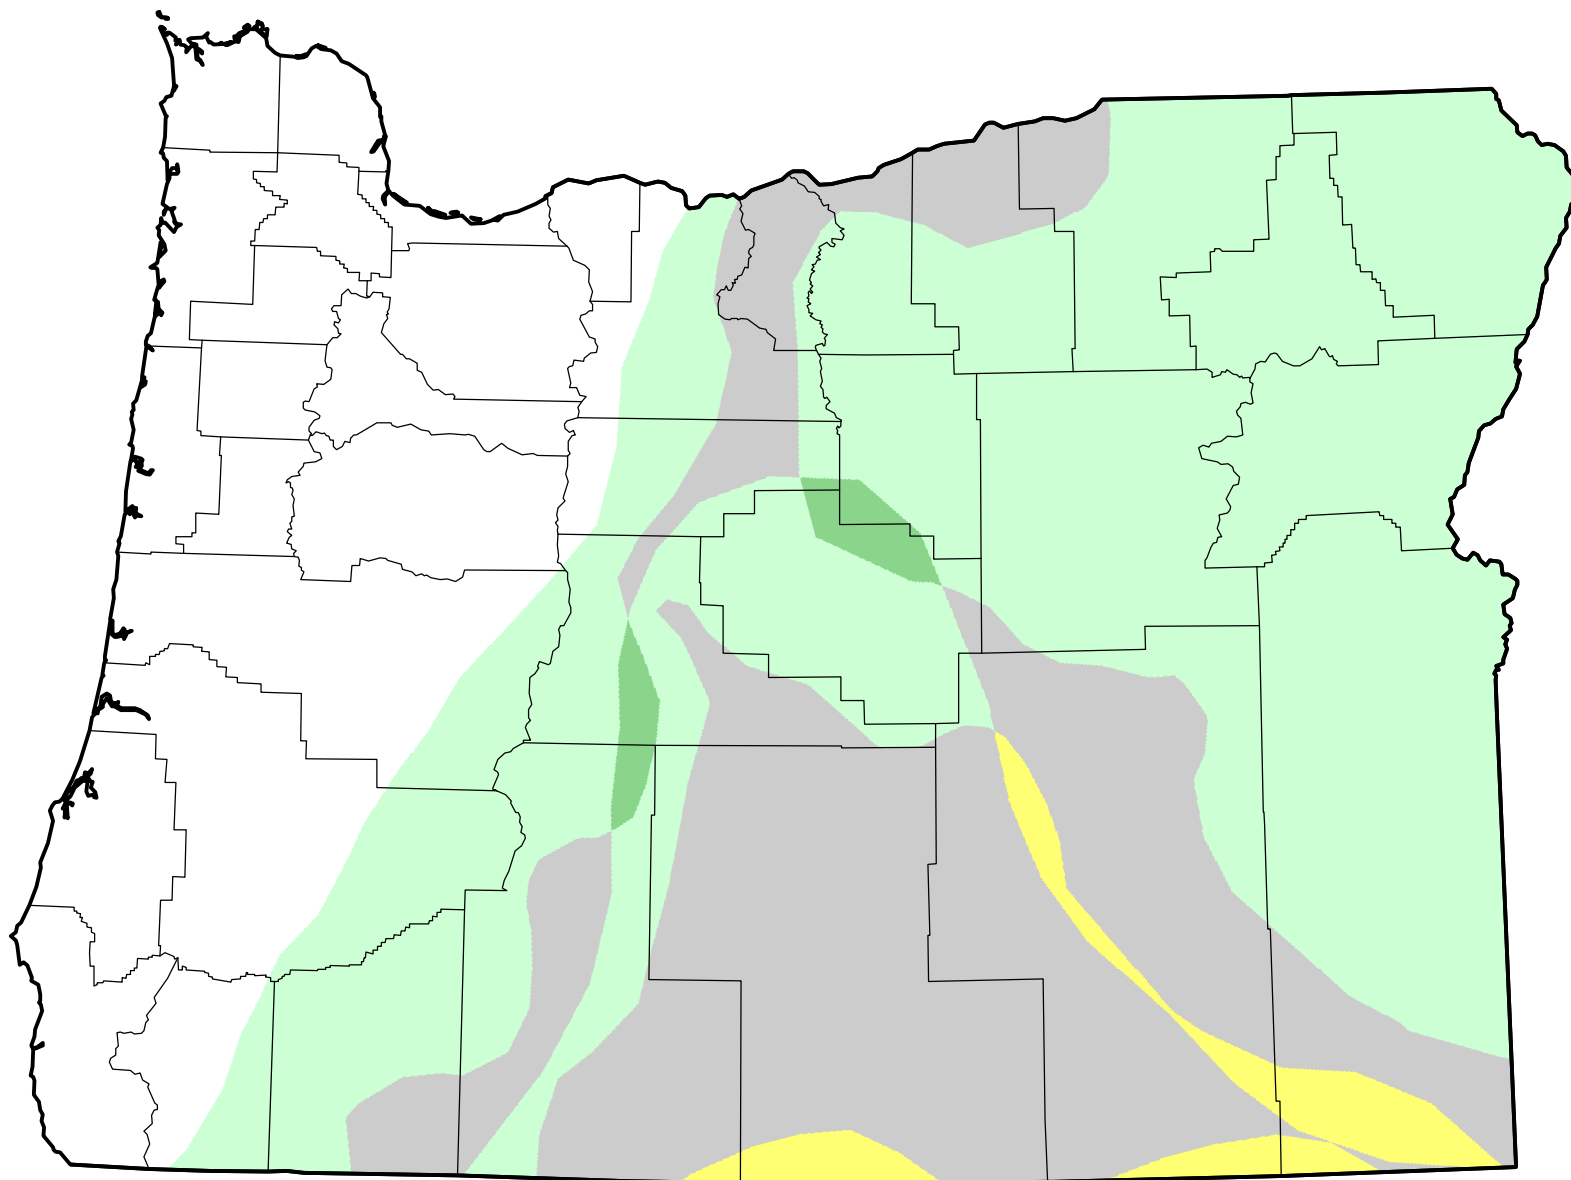

U.S. Drought Monitor Class Change - Oregon

Start of Calendar Year

May 22, 2012
compared to
January 5, 2012

droughtmonitor.unl.edu

- 5 Class Degradation
- 4 Class Degradation
- 3 Class Degradation
- 2 Class Degradation
- 1 Class Degradation
- No Change
- 1 Class Improvement
- 2 Class Improvement
- 3 Class Improvement
- 4 Class Improvement
- 5 Class Improvement