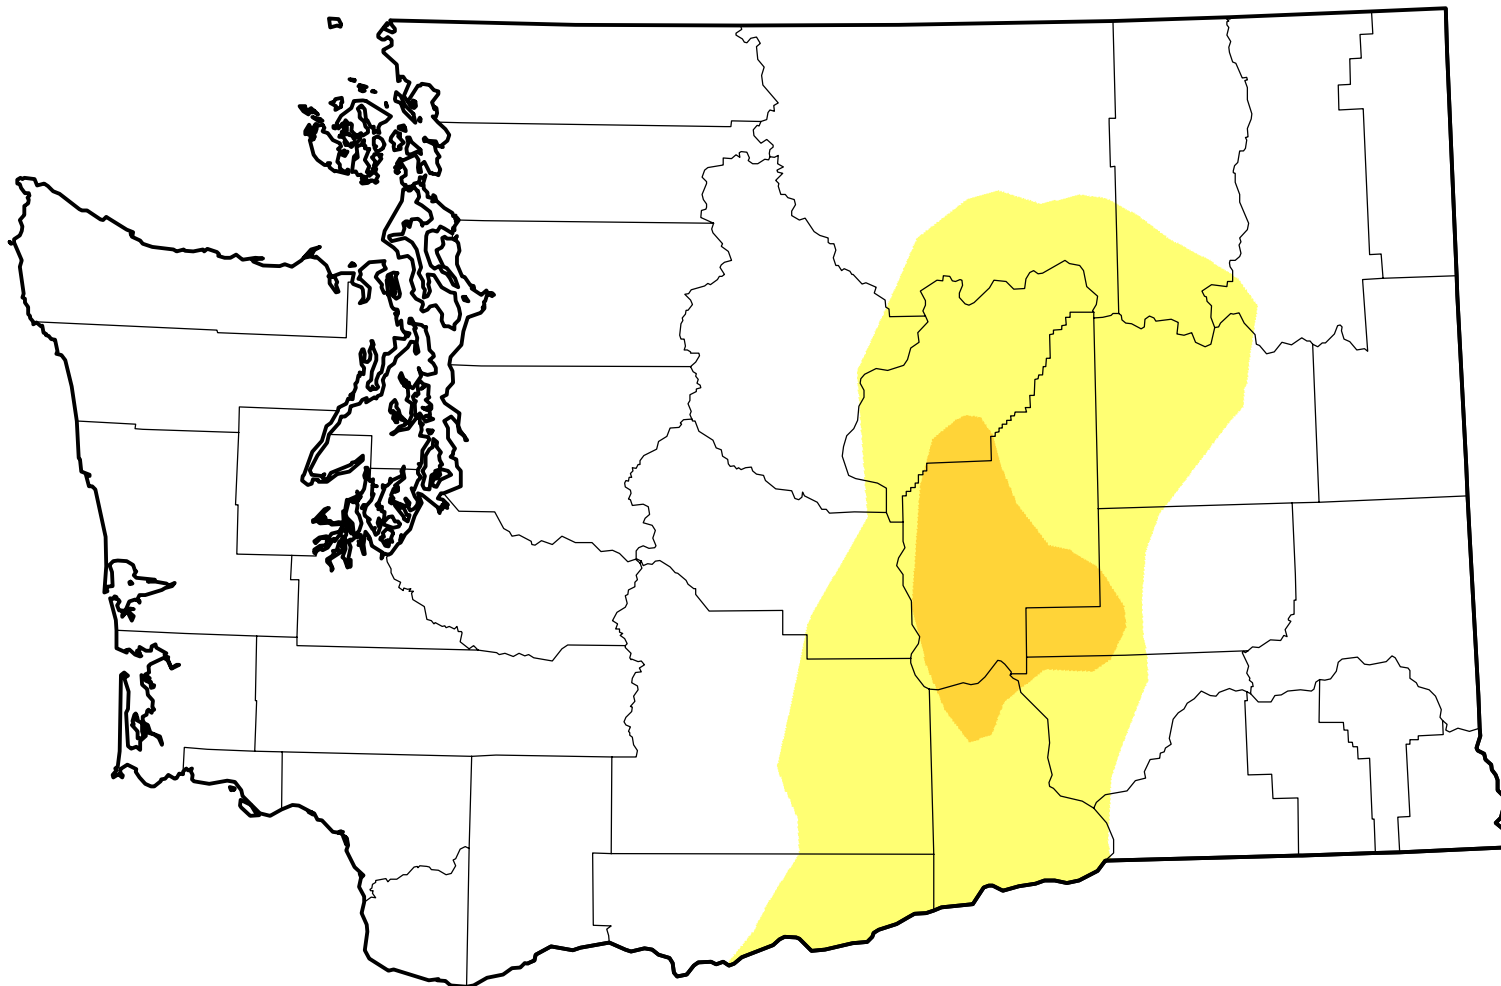

U.S. Drought Monitor Class Change - Washington

Start of Water Year

May 22, 2012
compared to
September 29, 2011

droughtmonitor.unl.edu