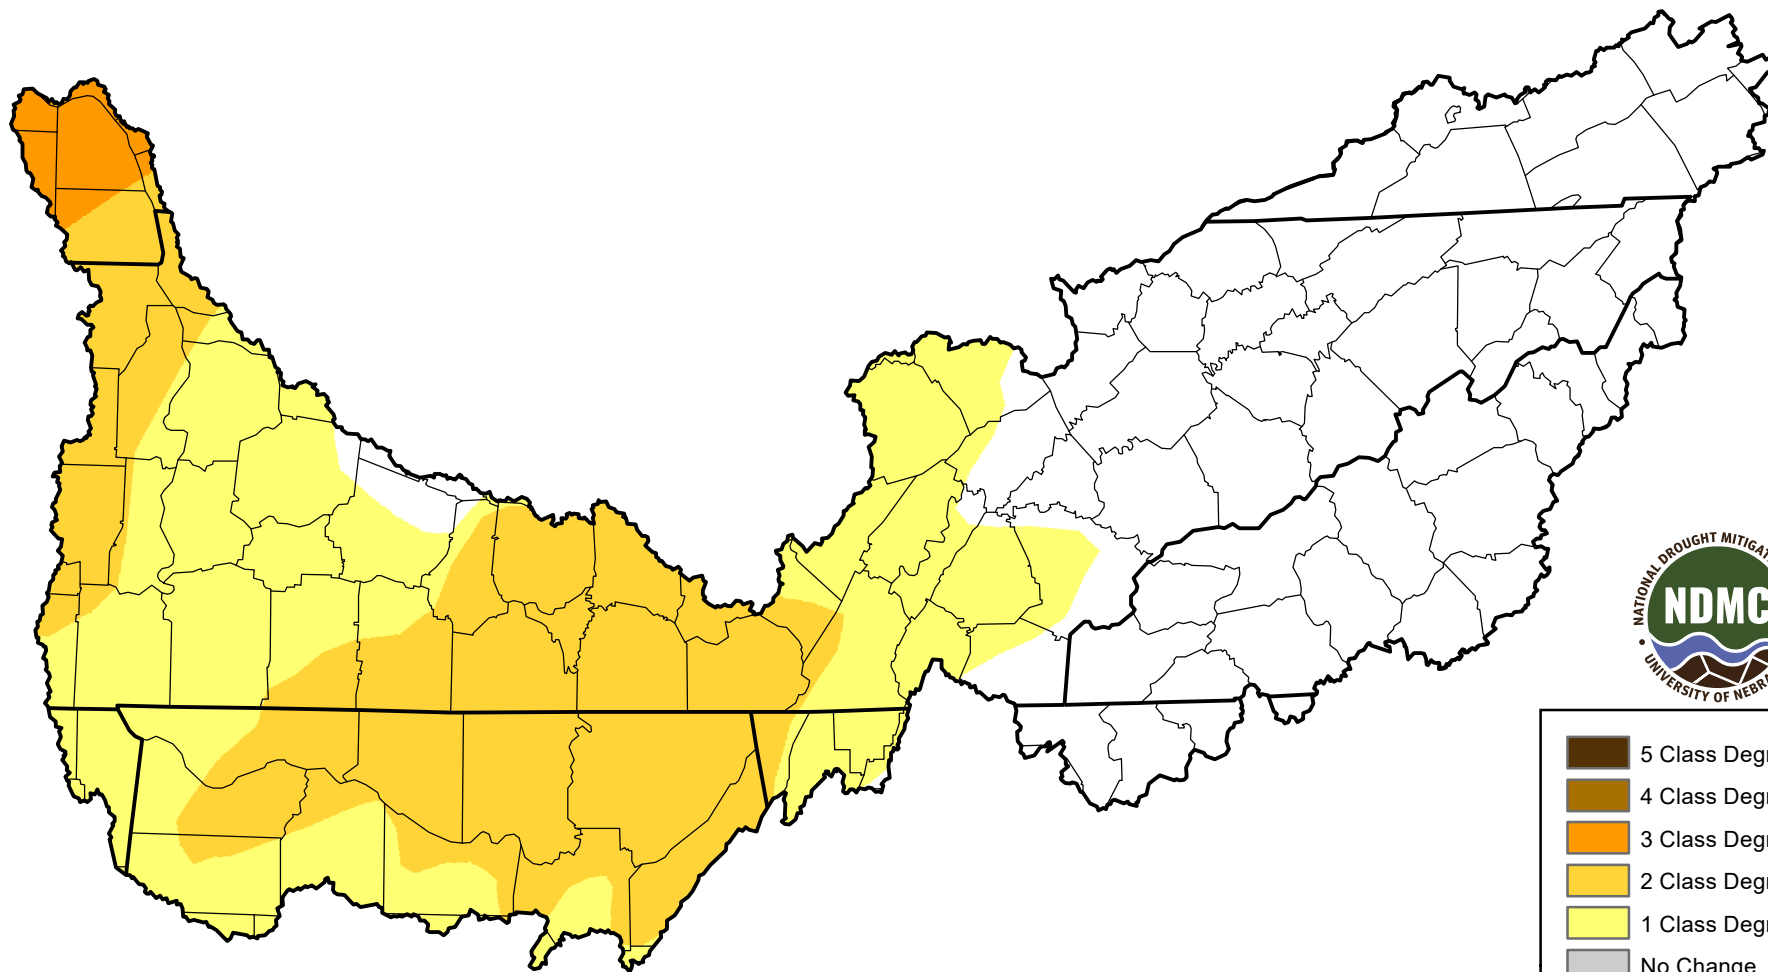

U.S. Drought Monitor Class Change - Tennessee Watershed

52 Week

May 22, 2012
compared to
May 26, 2011

droughtmonitor.unl.edu

-  5 Class Degradation
-  4 Class Degradation
-  3 Class Degradation
-  2 Class Degradation
-  1 Class Degradation
-  No Change
-  1 Class Improvement
-  2 Class Improvement
-  3 Class Improvement
-  4 Class Improvement
-  5 Class Improvement