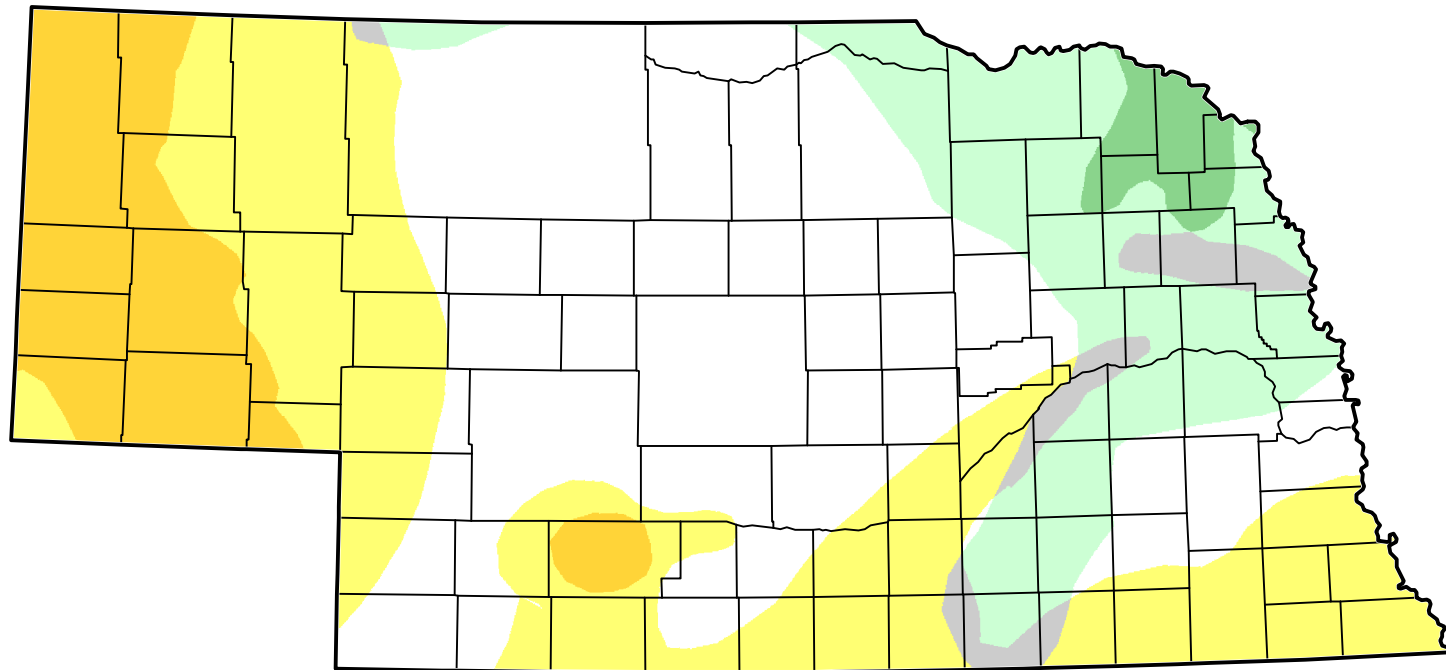

U.S. Drought Monitor Class Change - Nebraska 3 Months

**May 22, 2012
compared to
February 28, 2012**