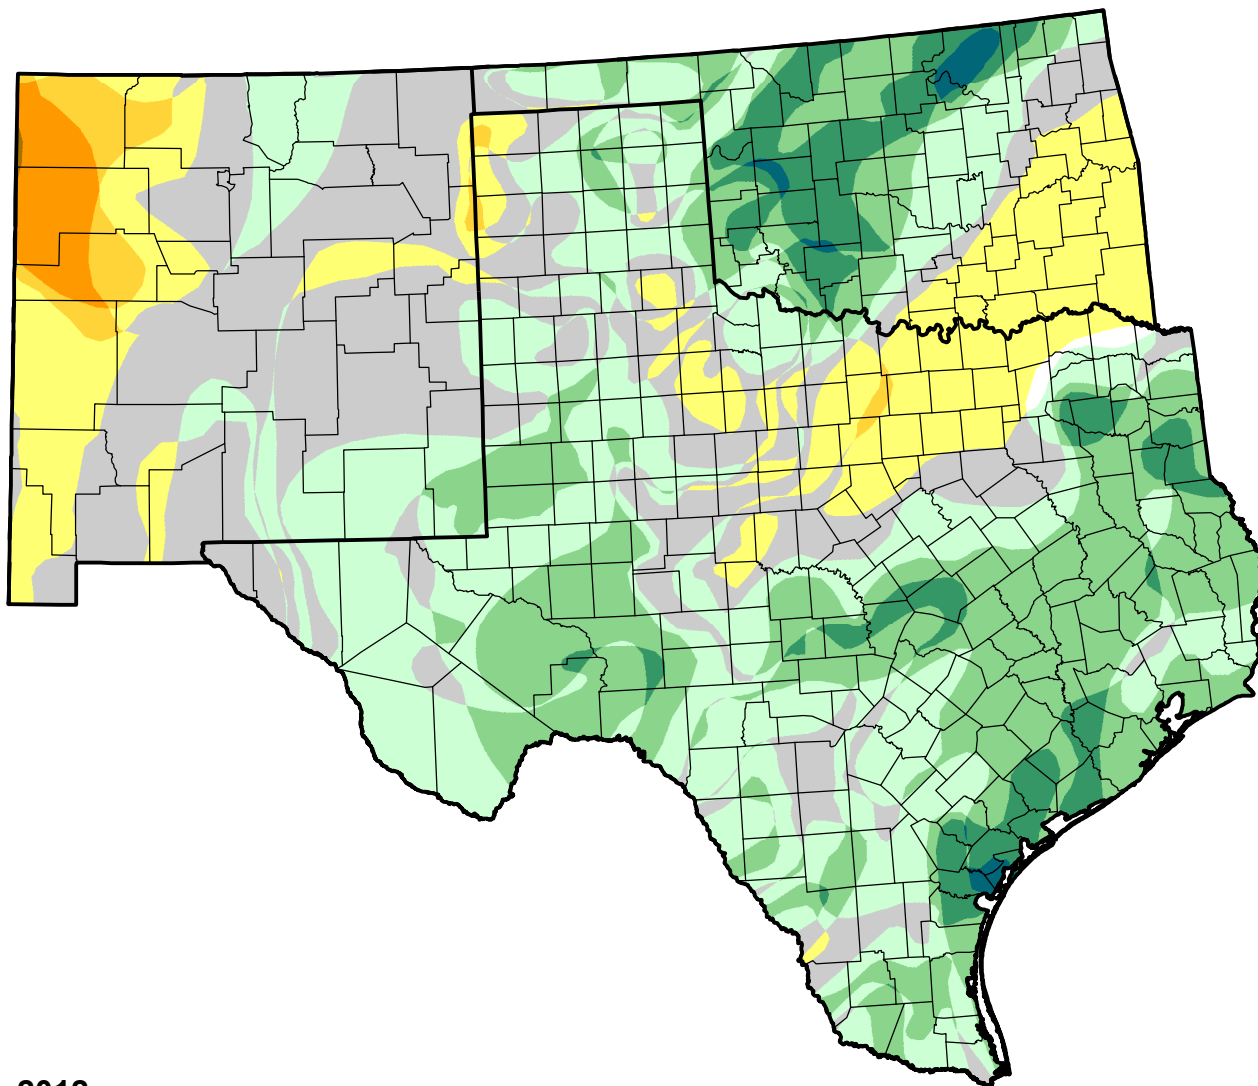

U.S. Drought Monitor Class Change - Southern Plains RDEWS

13 Week

May 22, 2012
compared to
February 23, 2012

droughtmonitor.unl.edu

-  5 Class Degradation
-  4 Class Degradation
-  3 Class Degradation
-  2 Class Degradation
-  1 Class Degradation
-  No Change
-  1 Class Improvement
-  2 Class Improvement
-  3 Class Improvement
-  4 Class Improvement
-  5 Class Improvement