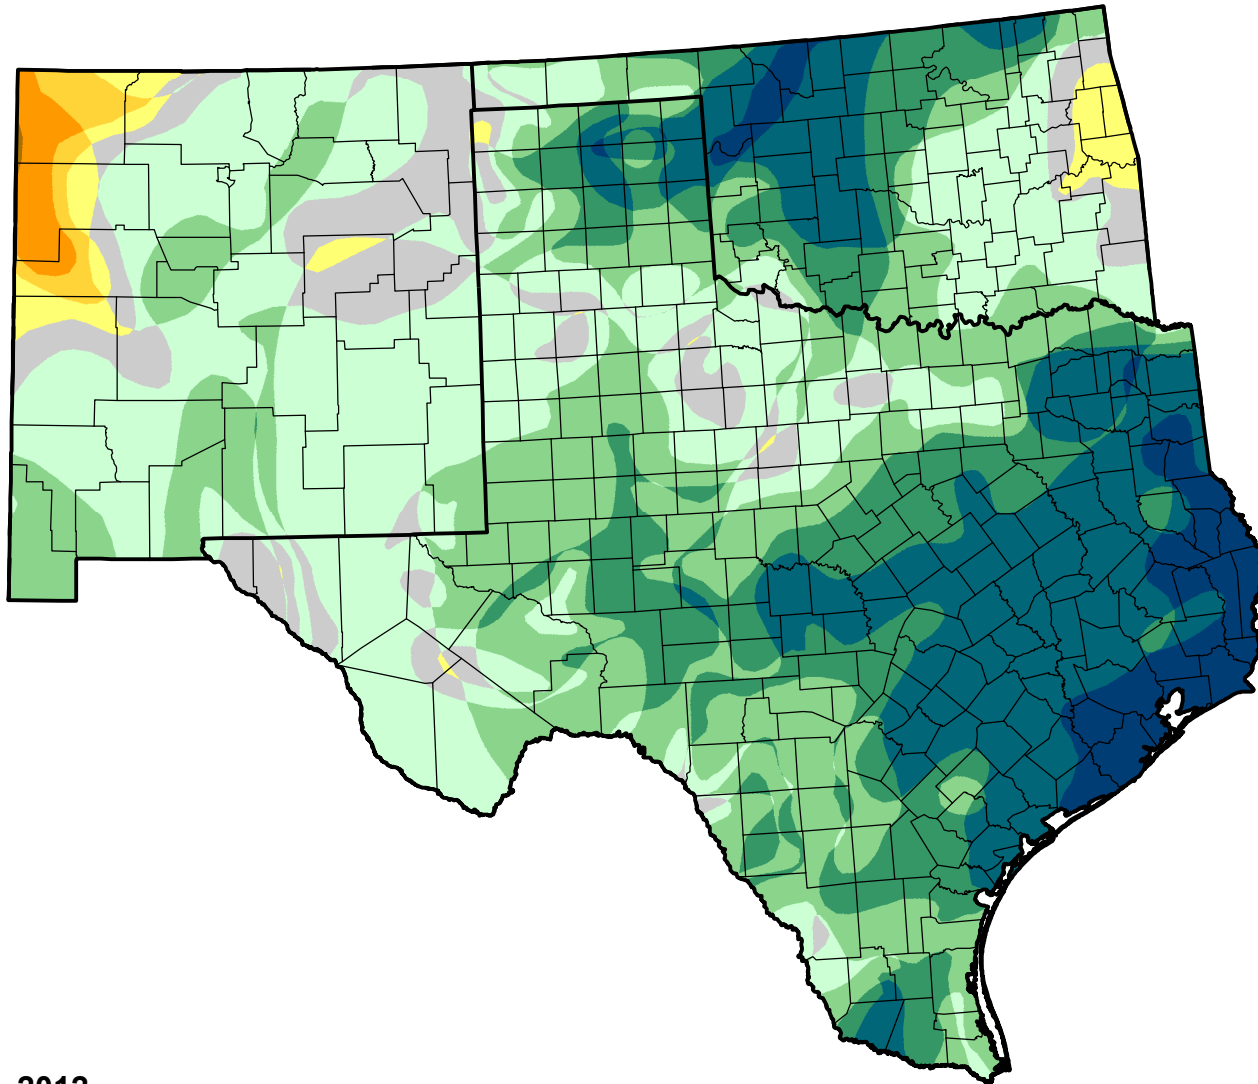

U.S. Drought Monitor Class Change - Southern Plains RDEWS

26 Week

May 22, 2012
compared to
November 23, 2011

droughtmonitor.unl.edu

- | | |
|---|---------------------|
|  | 5 Class Degradation |
|  | 4 Class Degradation |
|  | 3 Class Degradation |
|  | 2 Class Degradation |
|  | 1 Class Degradation |
|  | No Change |
|  | 1 Class Improvement |
|  | 2 Class Improvement |
|  | 3 Class Improvement |
|  | 4 Class Improvement |
|  | 5 Class Improvement |