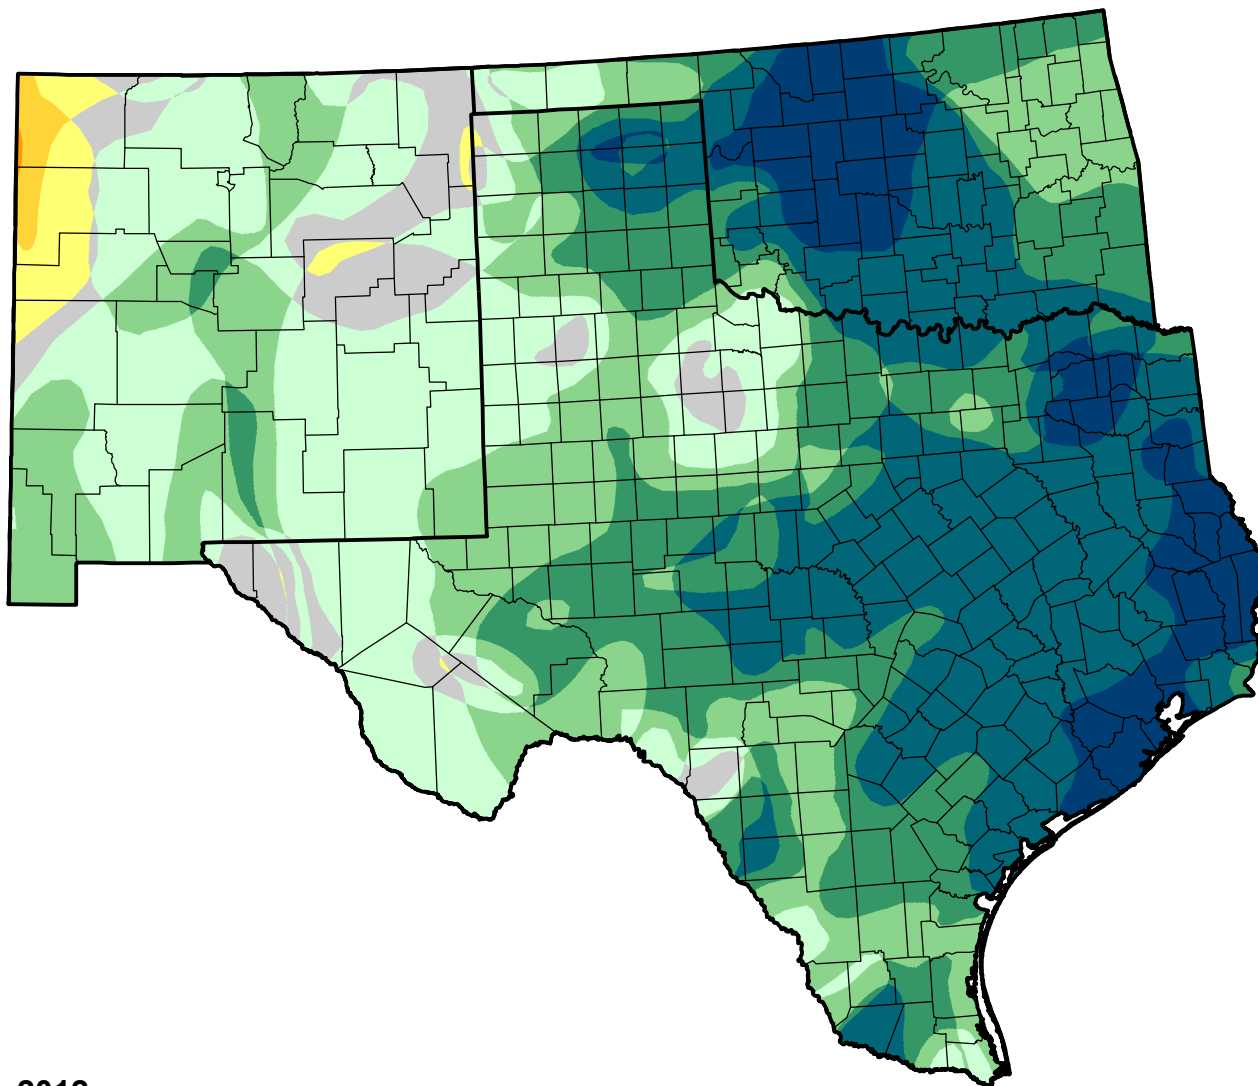

U.S. Drought Monitor Class Change - Southern Plains RDEWS

Start of Water Year

May 22, 2012
compared to
September 29, 2011

droughtmonitor.unl.edu

-  5 Class Degradation
-  4 Class Degradation
-  3 Class Degradation
-  2 Class Degradation
-  1 Class Degradation
-  No Change
-  1 Class Improvement
-  2 Class Improvement
-  3 Class Improvement
-  4 Class Improvement
-  5 Class Improvement