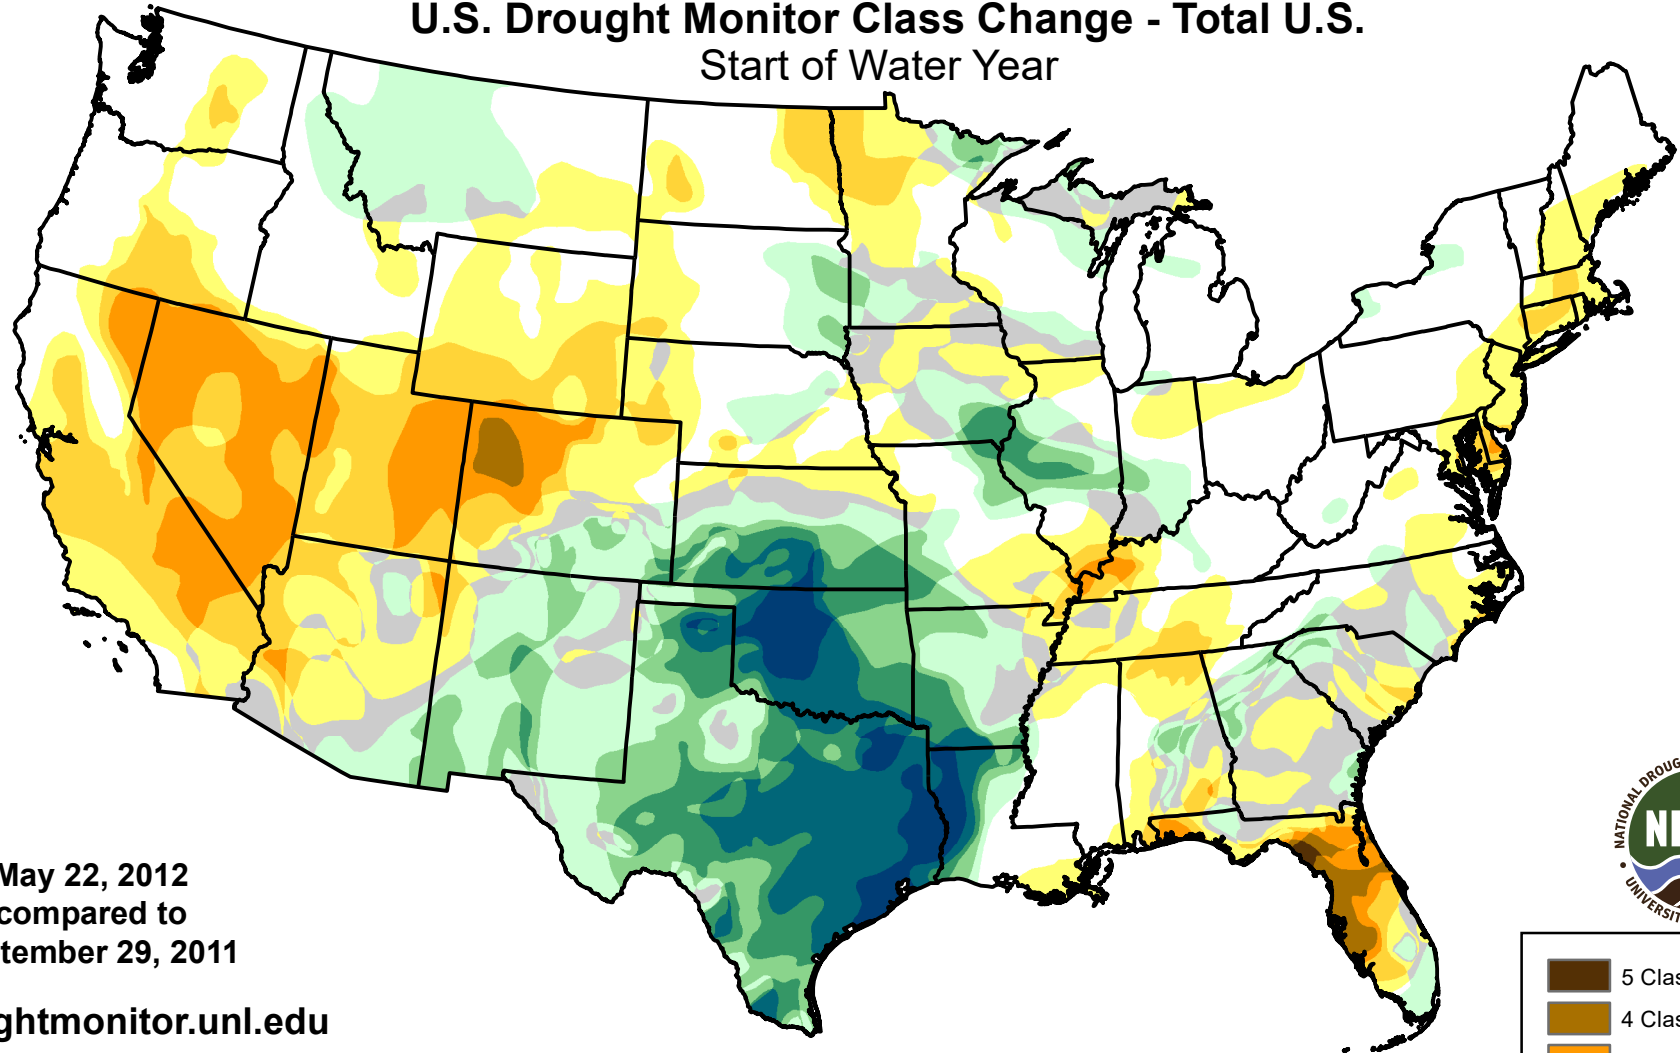

U.S. Drought Monitor Class Change - Total U.S. Start of Water Year

May 22, 2012
compared to
September 29, 2011

droughtmonitor.unl.edu

- 5 Class Degradation
- 4 Class Degradation
- 3 Class Degradation
- 2 Class Degradation
- 1 Class Degradation
- No Change
- 1 Class Improvement
- 2 Class Improvement
- 3 Class Improvement
- 4 Class Improvement
- 5 Class Improvement