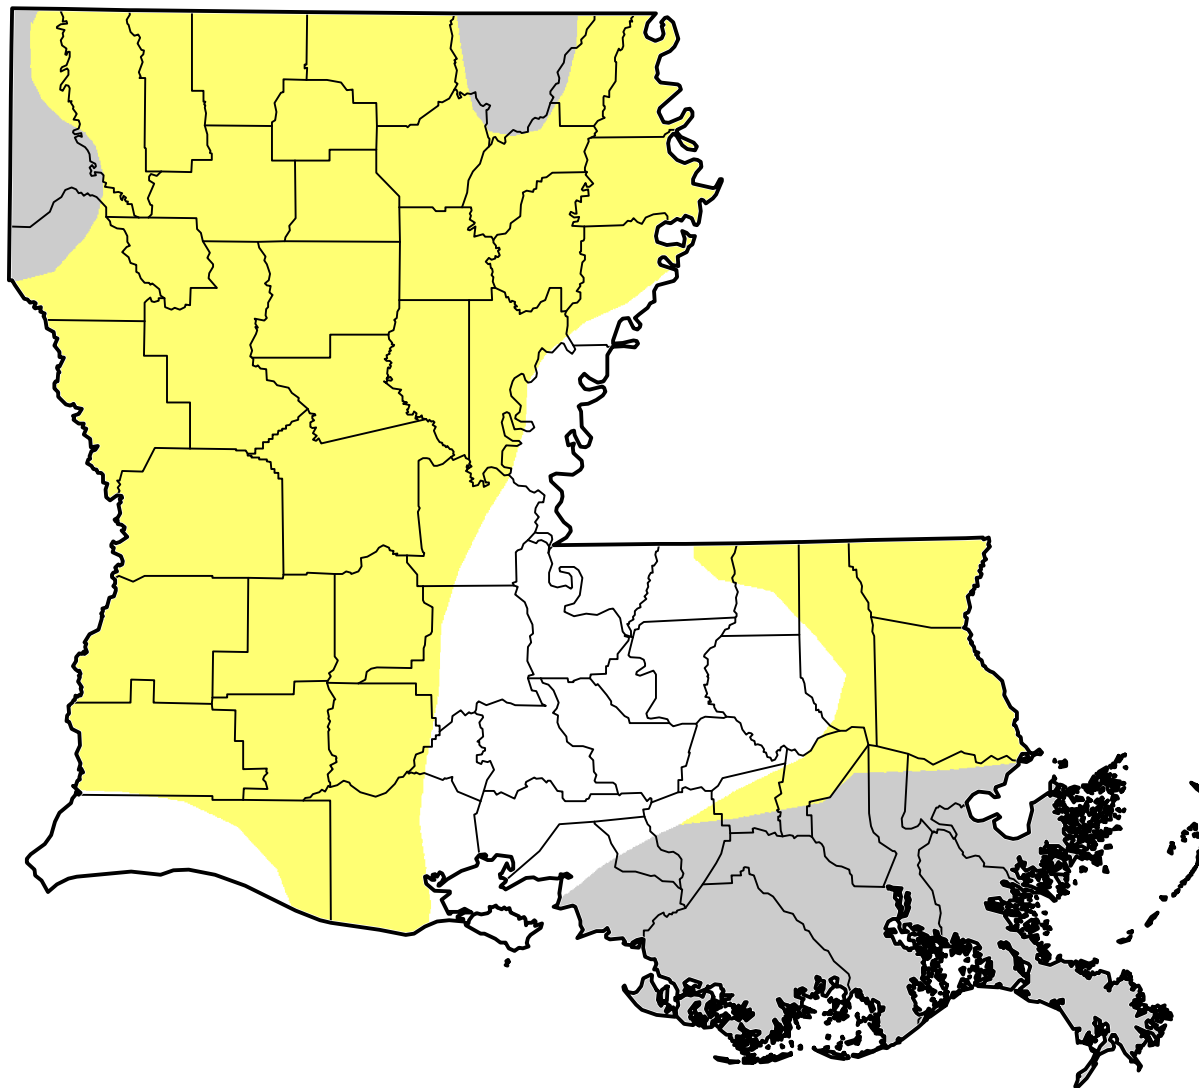

U.S. Drought Monitor Class Change - Louisiana

1 Week

May 29, 2012
compared to
May 22, 2012

- 5 Class Degradation
- 4 Class Degradation
- 3 Class Degradation
- 2 Class Degradation
- 1 Class Degradation
- No Change
- 1 Class Improvement
- 2 Class Improvement
- 3 Class Improvement
- 4 Class Improvement
- 5 Class Improvement