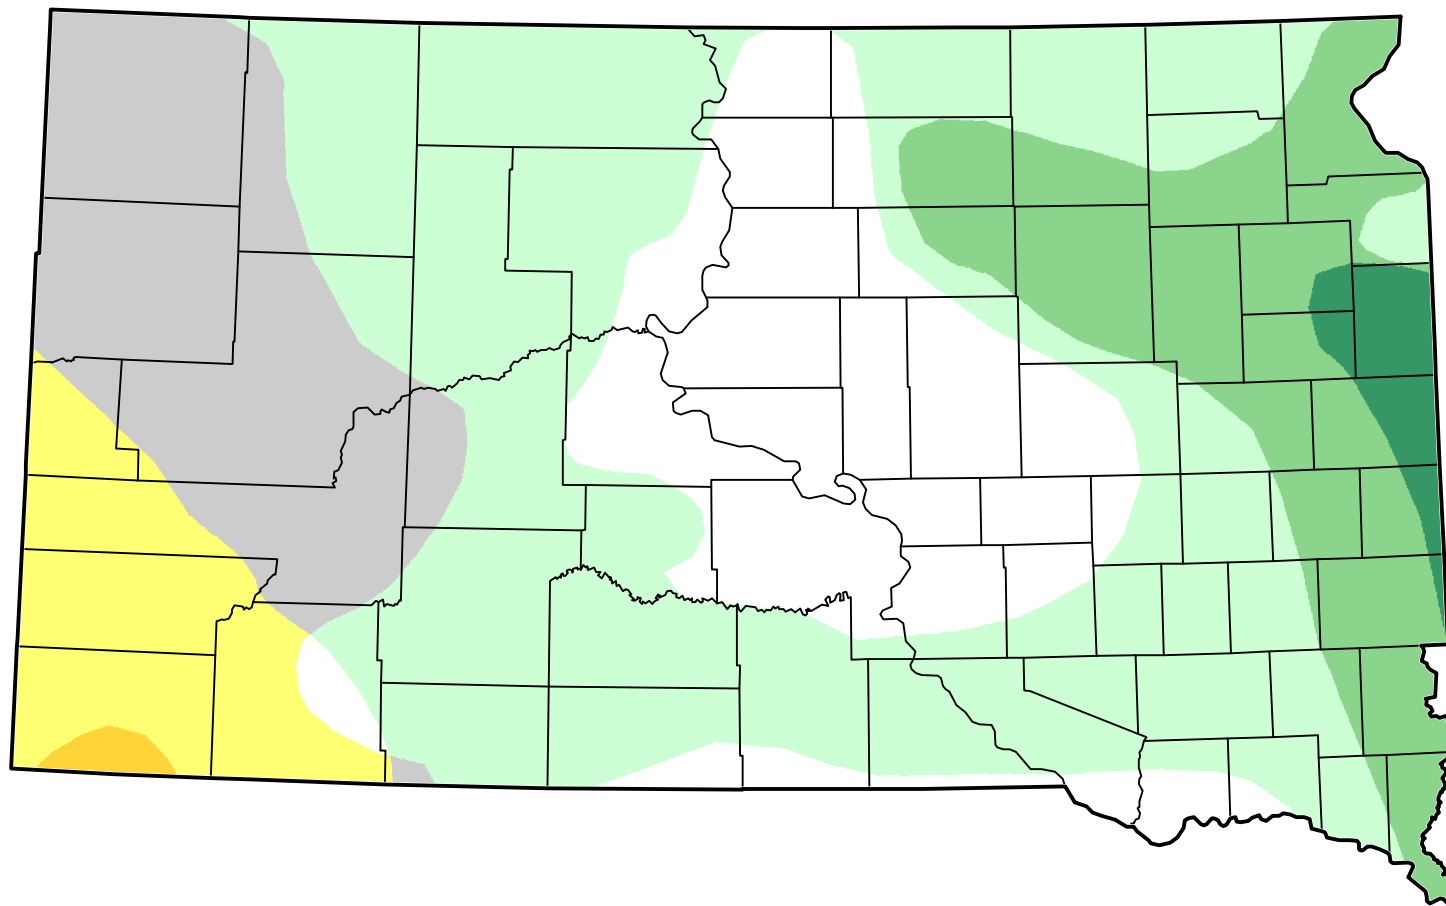

# U.S. Drought Monitor Class Change - South Dakota 3 Months

**May 29, 2012  
compared to  
March 6, 2012**

-  5 Class Degradation
-  4 Class Degradation
-  3 Class Degradation
-  2 Class Degradation
-  1 Class Degradation
-  No Change
-  1 Class Improvement
-  2 Class Improvement
-  3 Class Improvement
-  4 Class Improvement
-  5 Class Improvement