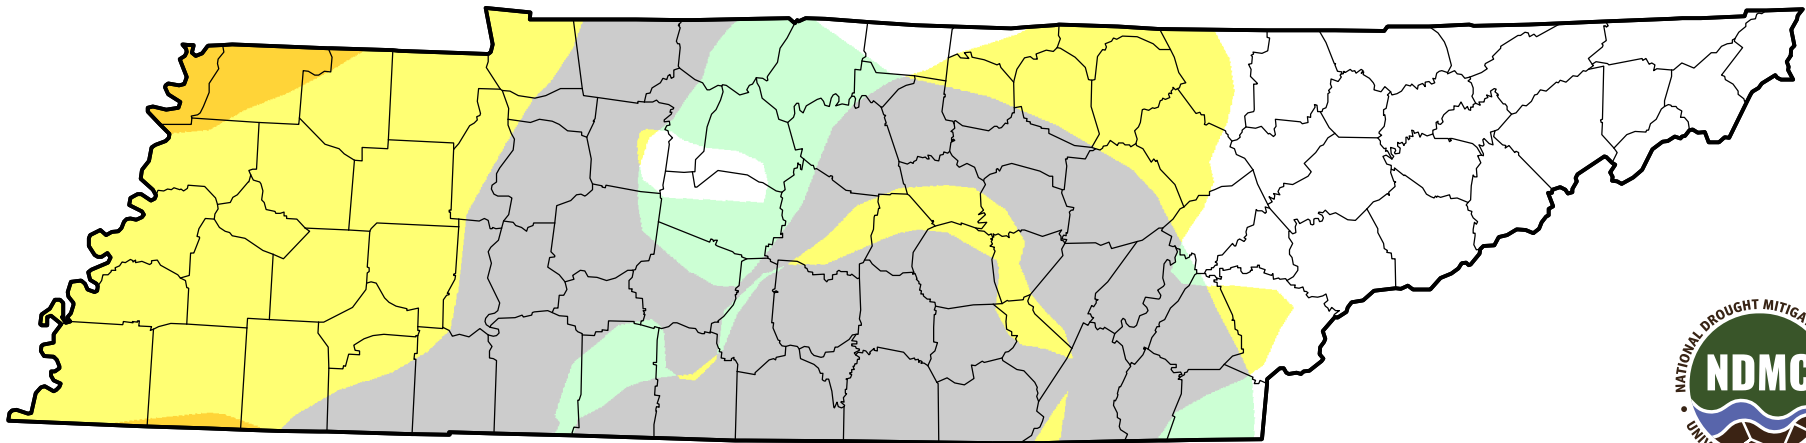

U.S. Drought Monitor Class Change - Tennessee

4 Week