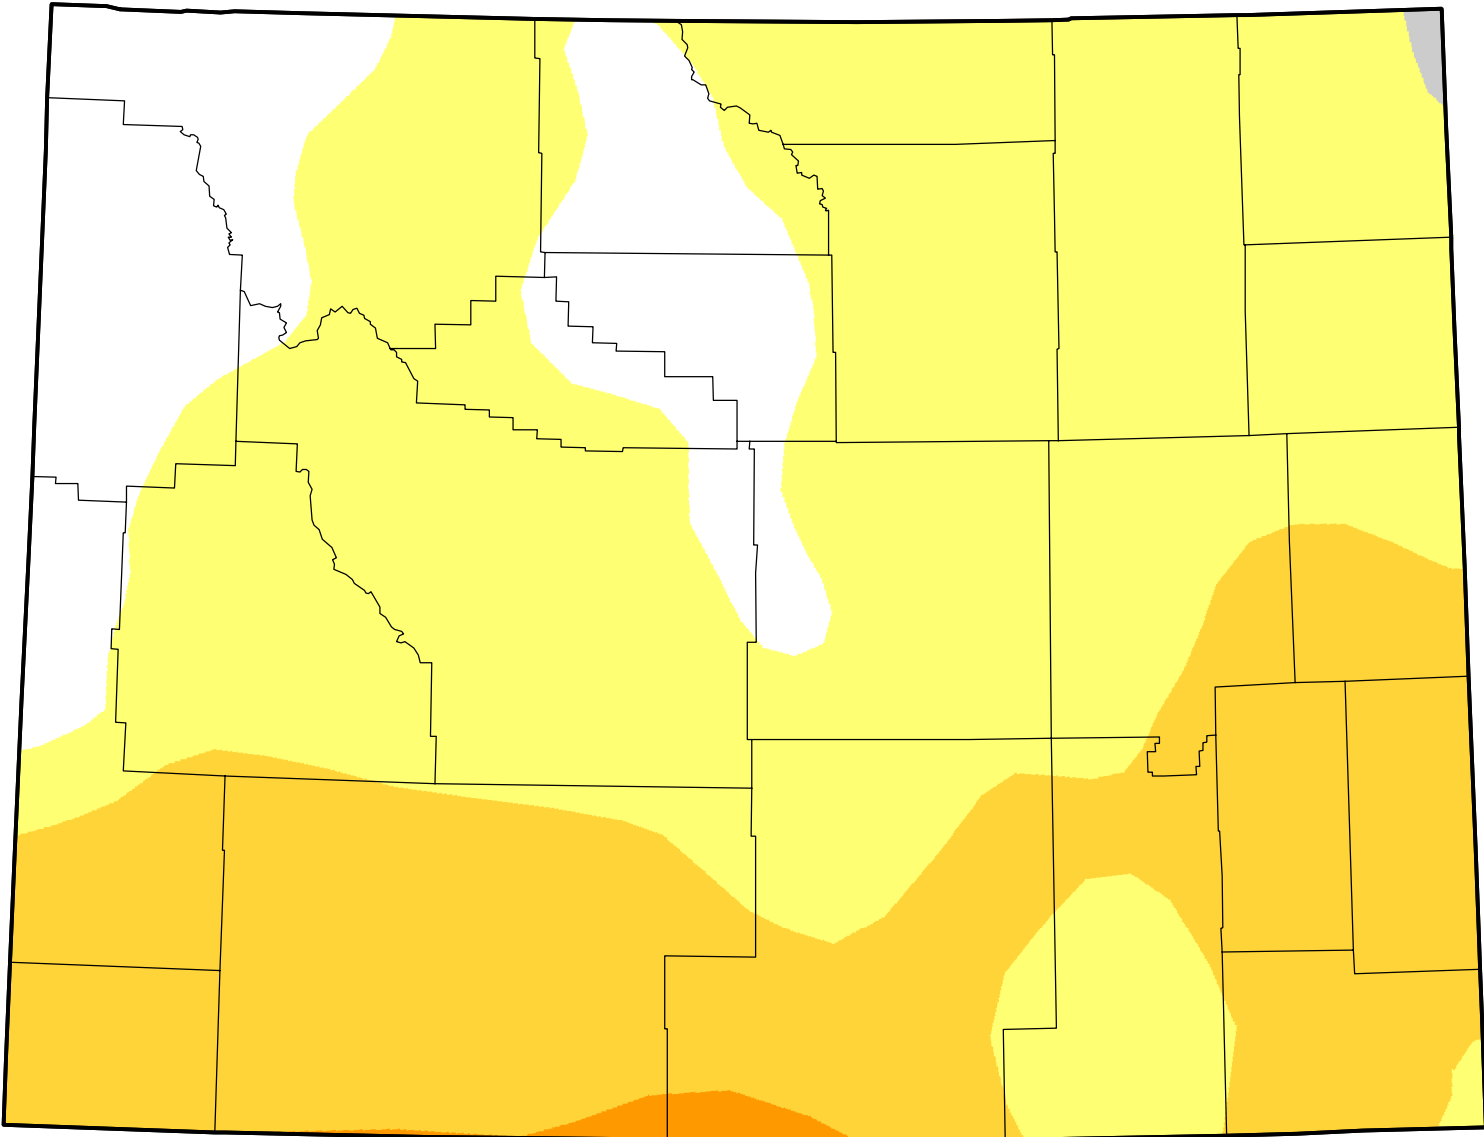

U.S. Drought Monitor Class Change - Wyoming

Start of Calendar Year

May 29, 2012
compared to
January 5, 2012

droughtmonitor.unl.edu

-  5 Class Degradation
-  4 Class Degradation
-  3 Class Degradation
-  2 Class Degradation
-  1 Class Degradation
-  No Change
-  1 Class Improvement
-  2 Class Improvement
-  3 Class Improvement
-  4 Class Improvement
-  5 Class Improvement