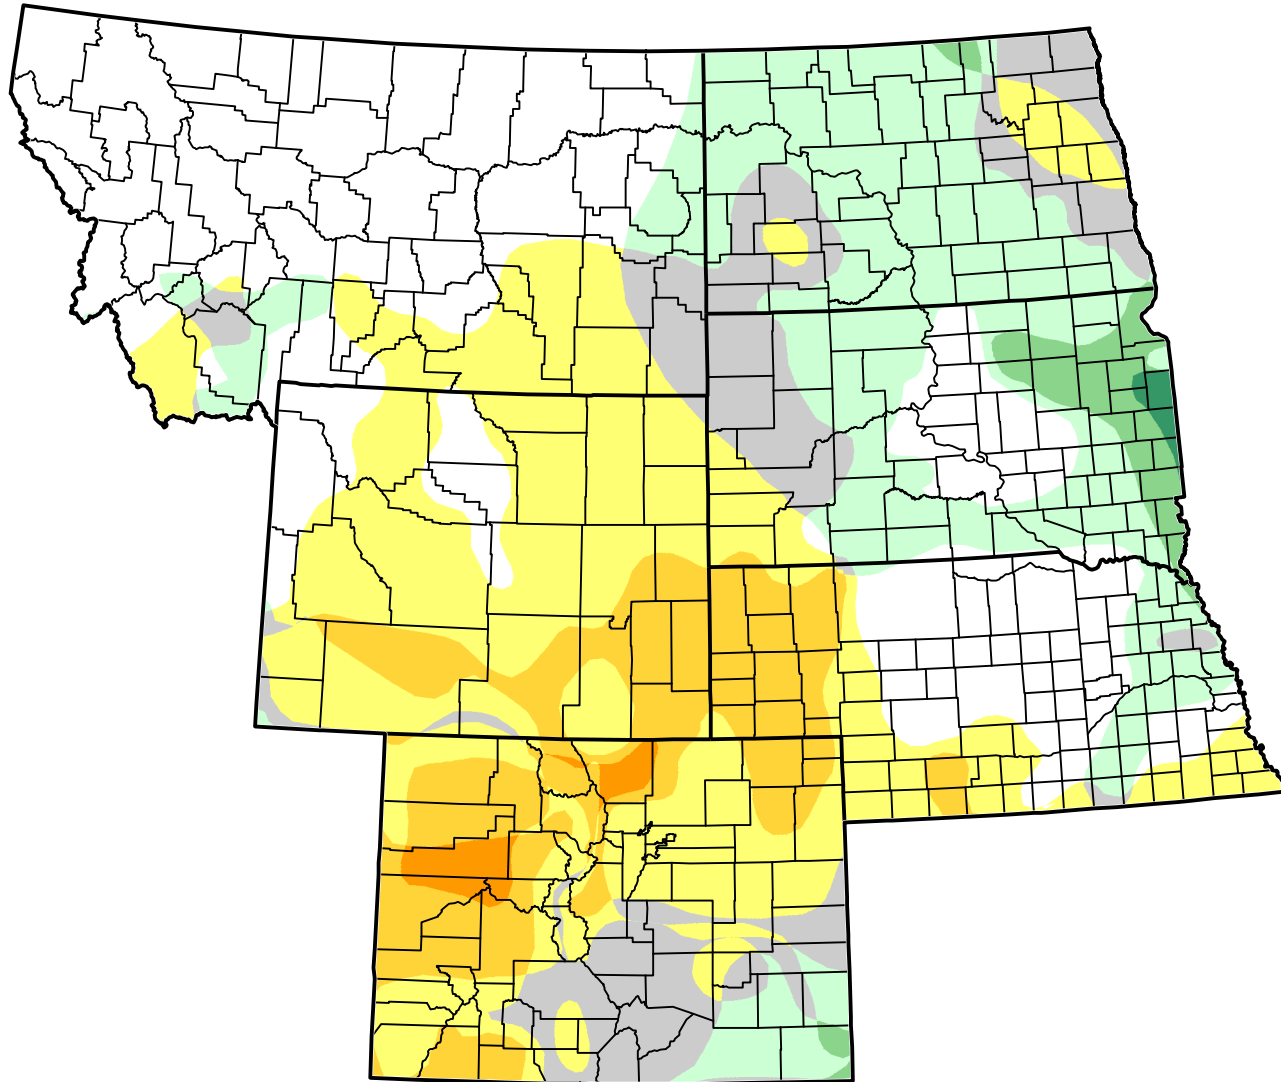

# U.S. Drought Monitor Class Change - USDA Northern Plains Climate Hub 3 Months

May 29, 2012  
compared to  
March 6, 2012

-  5 Class Degradation
-  4 Class Degradation
-  3 Class Degradation
-  2 Class Degradation
-  1 Class Degradation
-  No Change
-  1 Class Improvement
-  2 Class Improvement
-  3 Class Improvement
-  4 Class Improvement
-  5 Class Improvement