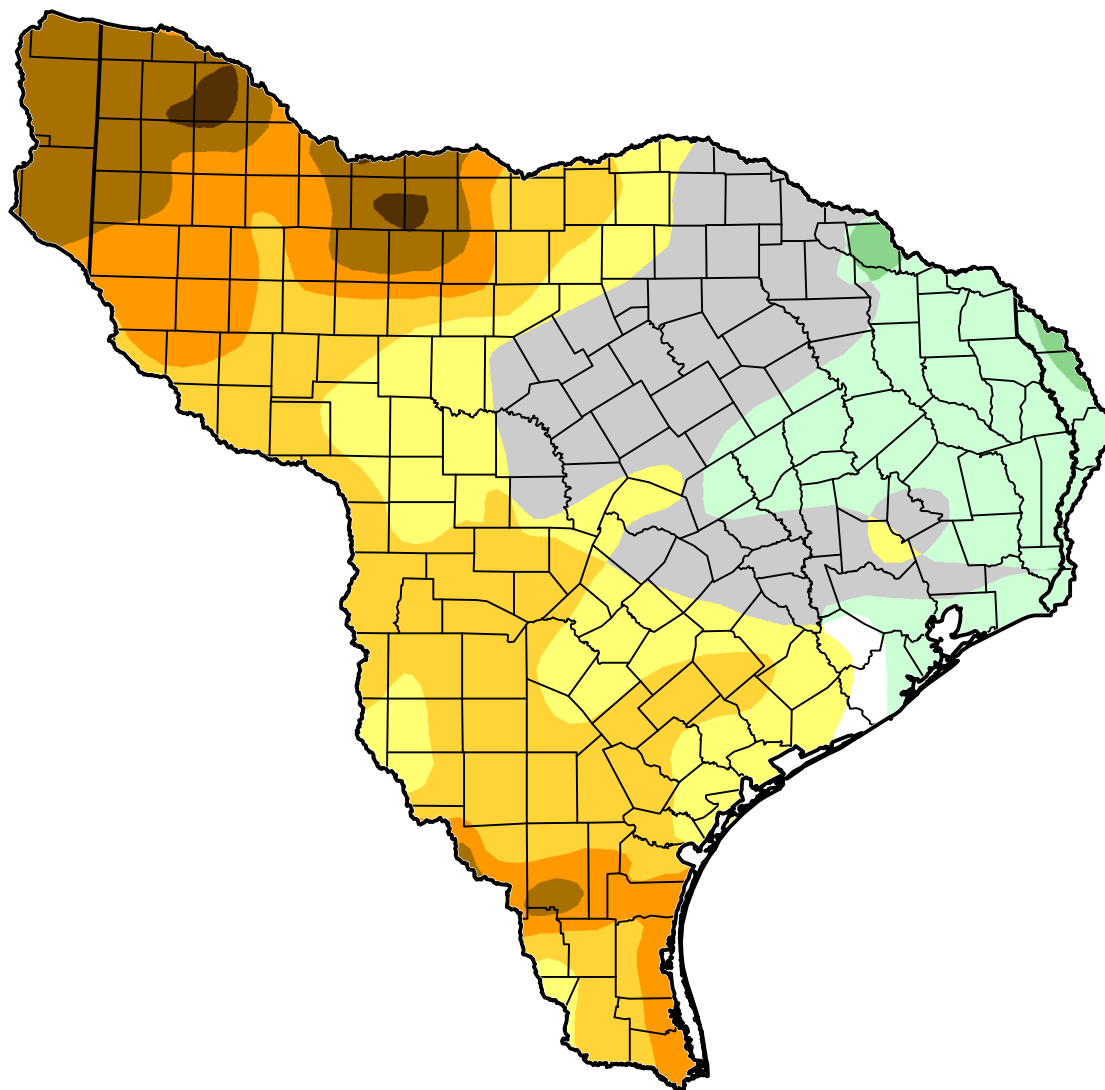

# U.S. Drought Monitor Class Change - Texas-Gulf Watershed 2 Years

May 29, 2012  
compared to  
June 1, 2010