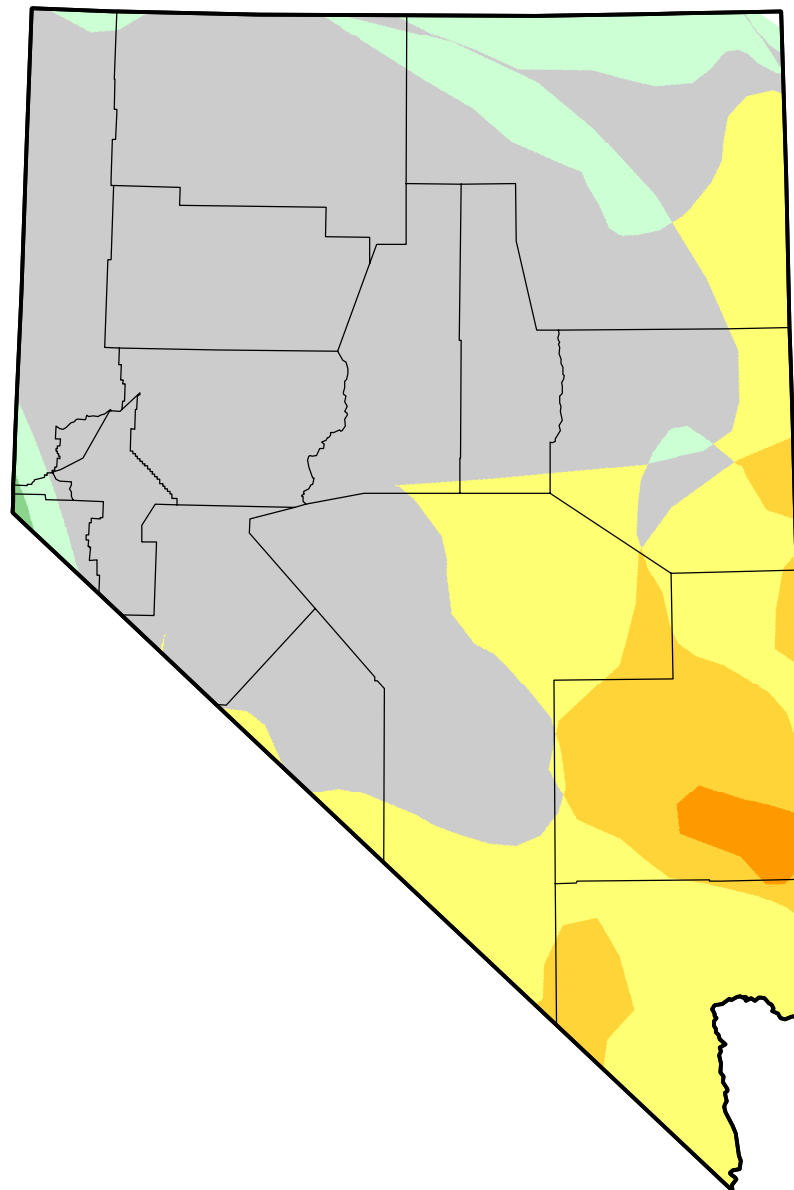

U.S. Drought Monitor Class Change - Nevada

13 Week

May 29, 2012
compared to
March 1, 2012

droughtmonitor.unl.edu

-  5 Class Degradation
-  4 Class Degradation
-  3 Class Degradation
-  2 Class Degradation
-  1 Class Degradation
-  No Change
-  1 Class Improvement
-  2 Class Improvement
-  3 Class Improvement
-  4 Class Improvement
-  5 Class Improvement