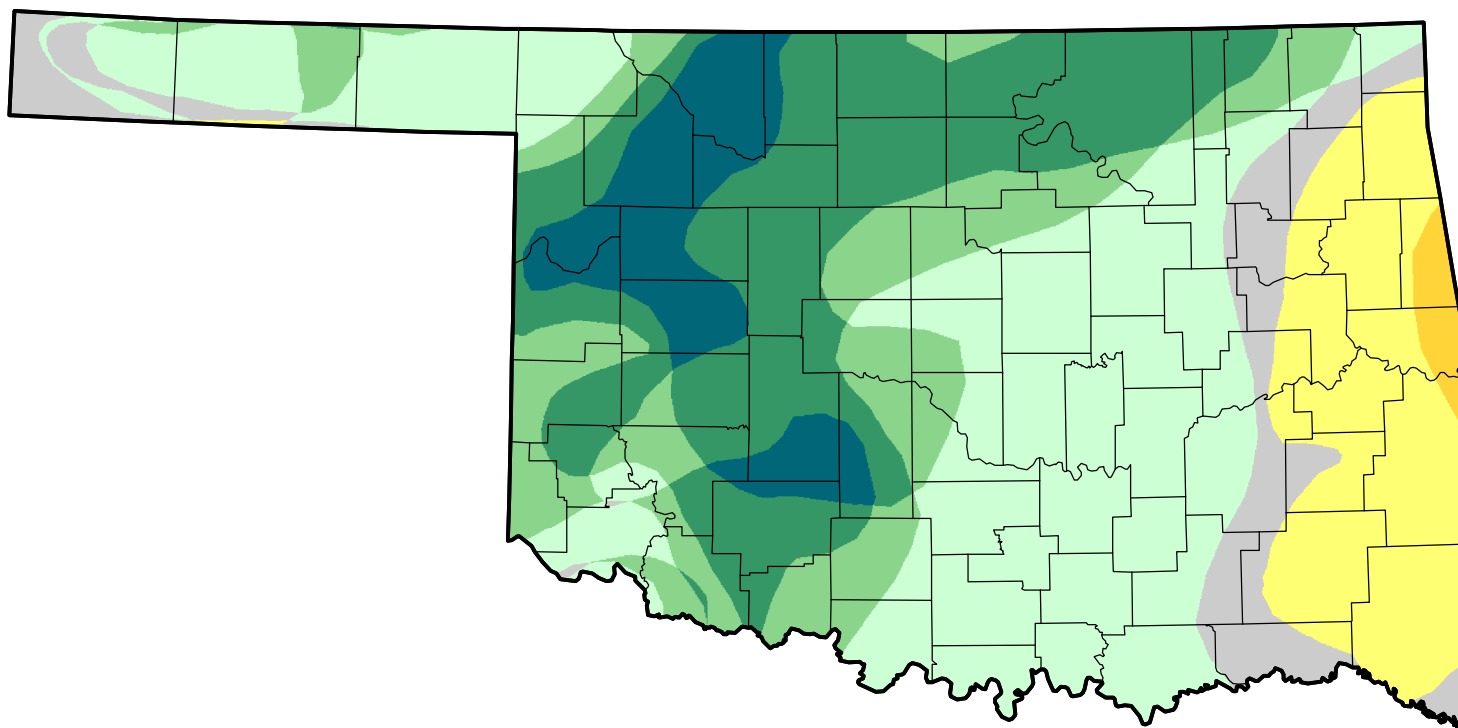

U.S. Drought Monitor Class Change - Oklahoma

Start of Calendar Year

May 29, 2012
compared to
January 5, 2012

droughtmonitor.unl.edu

- | | |
|---|---------------------|
|  | 5 Class Degradation |
|  | 4 Class Degradation |
|  | 3 Class Degradation |
|  | 2 Class Degradation |
|  | 1 Class Degradation |
|  | No Change |
|  | 1 Class Improvement |
|  | 2 Class Improvement |
|  | 3 Class Improvement |
|  | 4 Class Improvement |
|  | 5 Class Improvement |