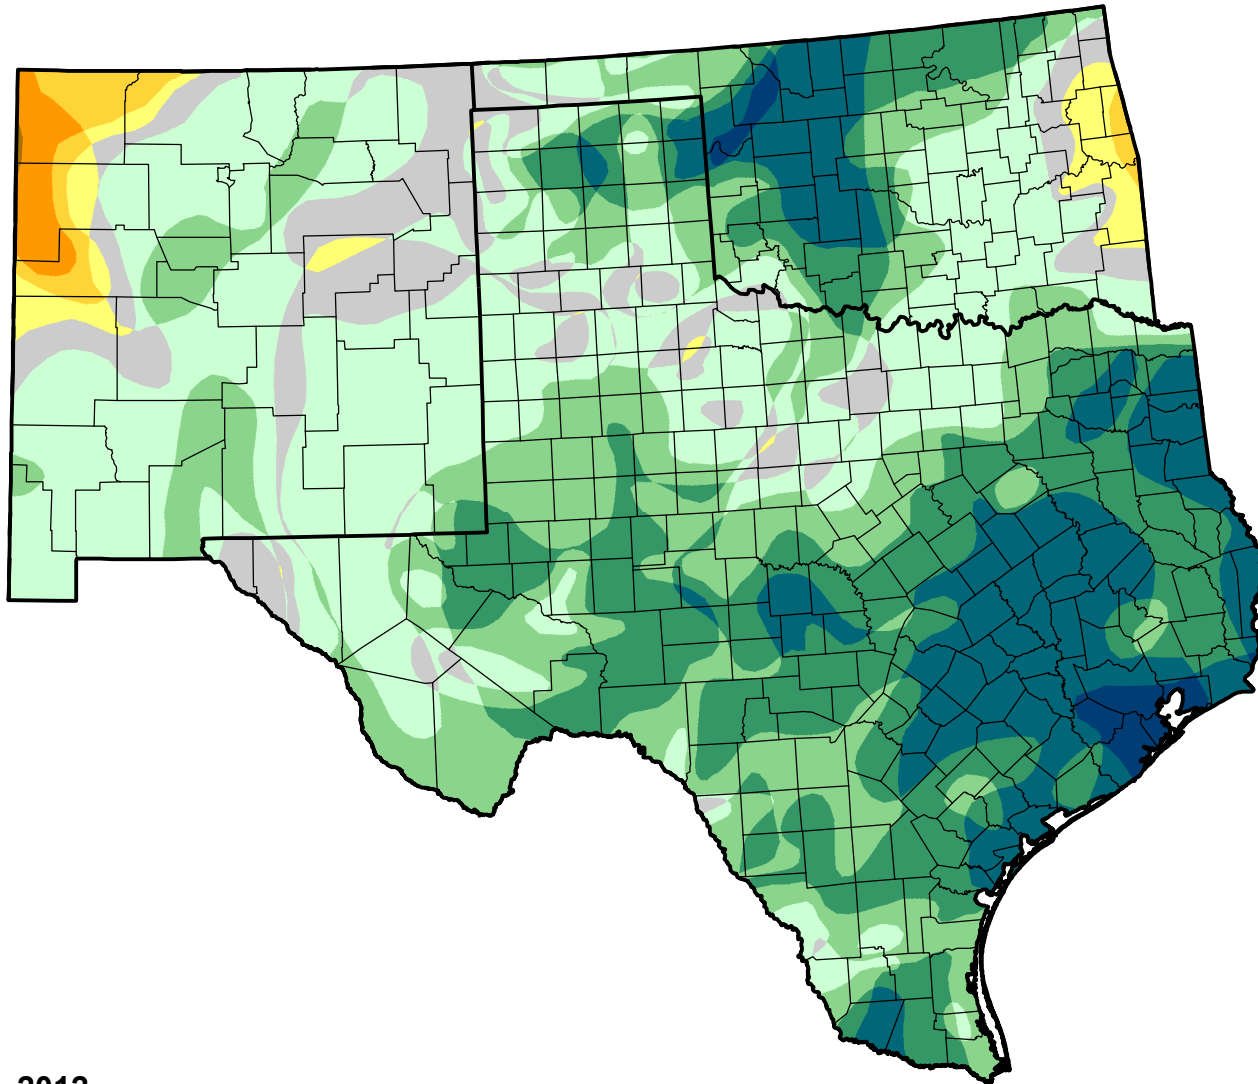

U.S. Drought Monitor Class Change - Southern Plains RDEWS

26 Week

May 29, 2012
compared to
December 1, 2011

droughtmonitor.unl.edu

-  5 Class Degradation
-  4 Class Degradation
-  3 Class Degradation
-  2 Class Degradation
-  1 Class Degradation
-  No Change
-  1 Class Improvement
-  2 Class Improvement
-  3 Class Improvement
-  4 Class Improvement
-  5 Class Improvement