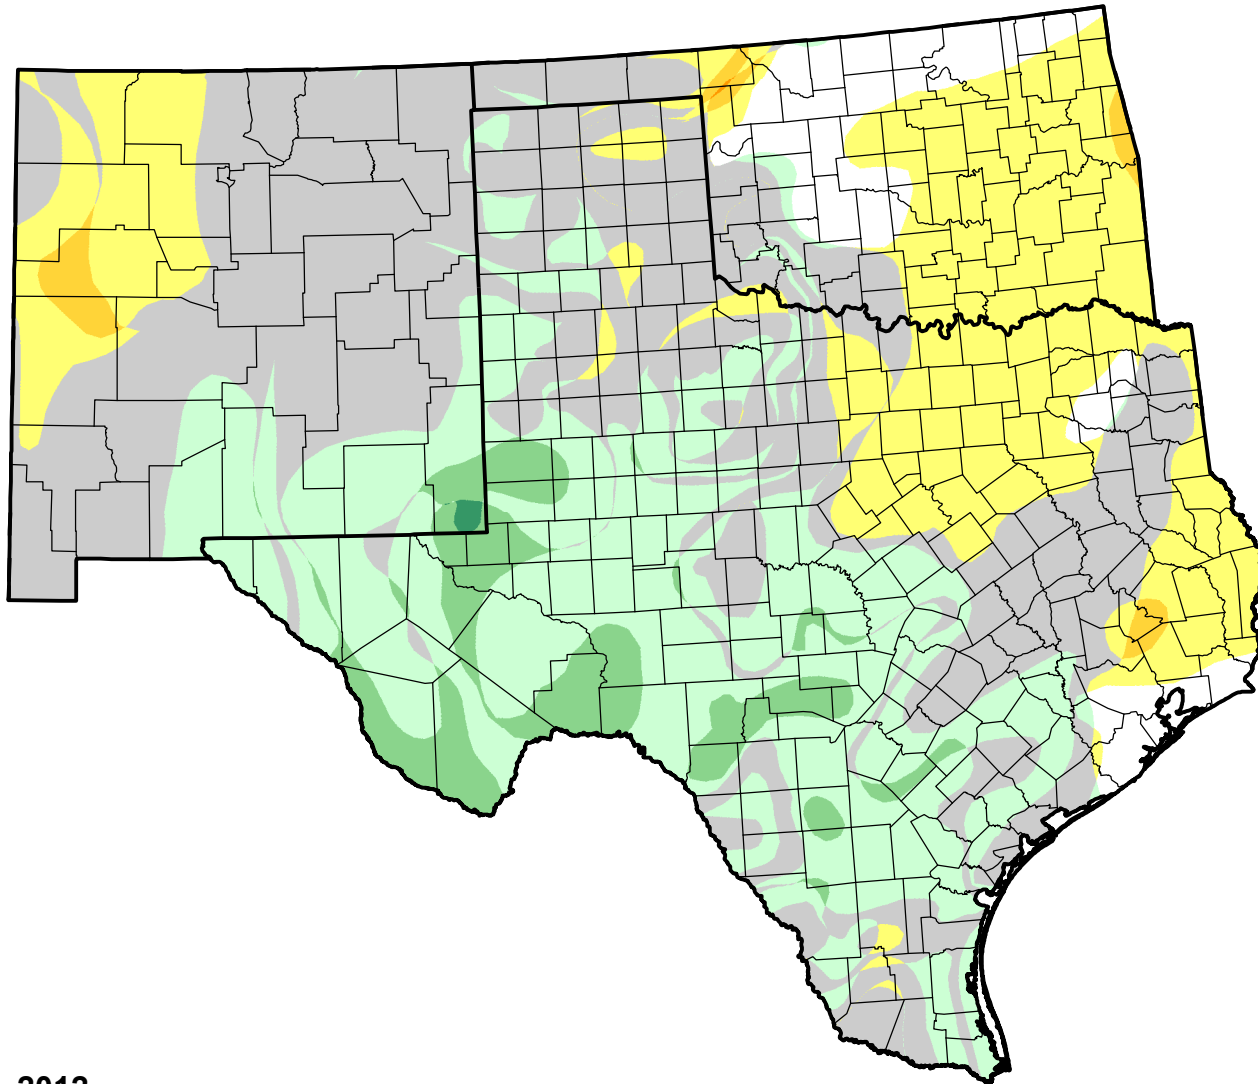

U.S. Drought Monitor Class Change - Southern Plains RDEWS

4 Week

May 29, 2012
compared to
May 3, 2012

droughtmonitor.unl.edu

-  5 Class Degradation
-  4 Class Degradation
-  3 Class Degradation
-  2 Class Degradation
-  1 Class Degradation
-  No Change
-  1 Class Improvement
-  2 Class Improvement
-  3 Class Improvement
-  4 Class Improvement
-  5 Class Improvement