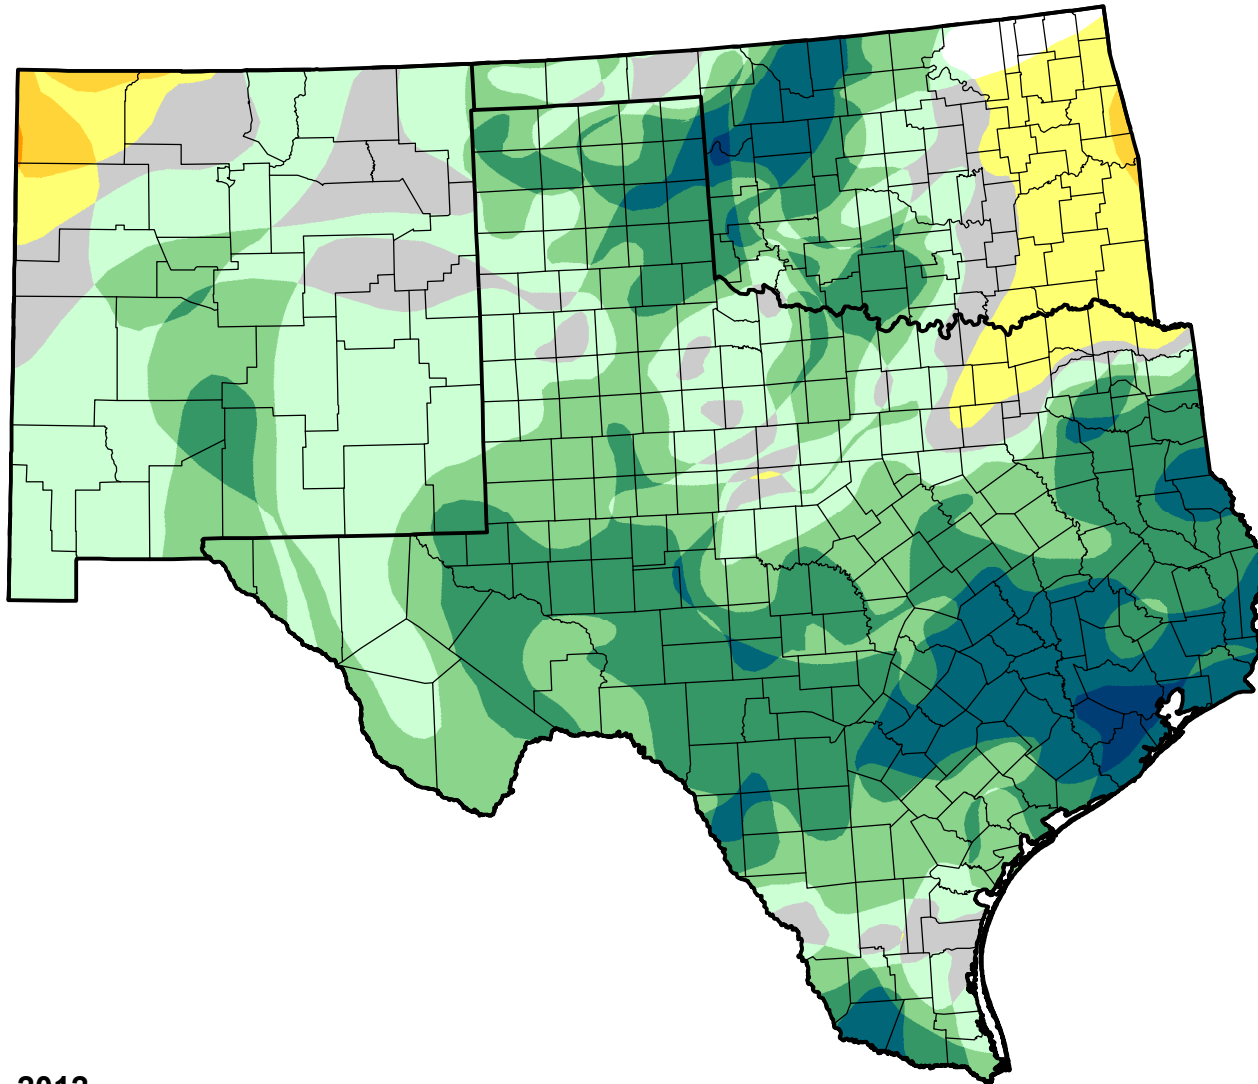

# U.S. Drought Monitor Class Change - Southern Plains RDEWS

52 Week

May 29, 2012  
compared to  
June 2, 2011

[droughtmonitor.unl.edu](http://droughtmonitor.unl.edu)

-  5 Class Degradation
-  4 Class Degradation
-  3 Class Degradation
-  2 Class Degradation
-  1 Class Degradation
-  No Change
-  1 Class Improvement
-  2 Class Improvement
-  3 Class Improvement
-  4 Class Improvement
-  5 Class Improvement