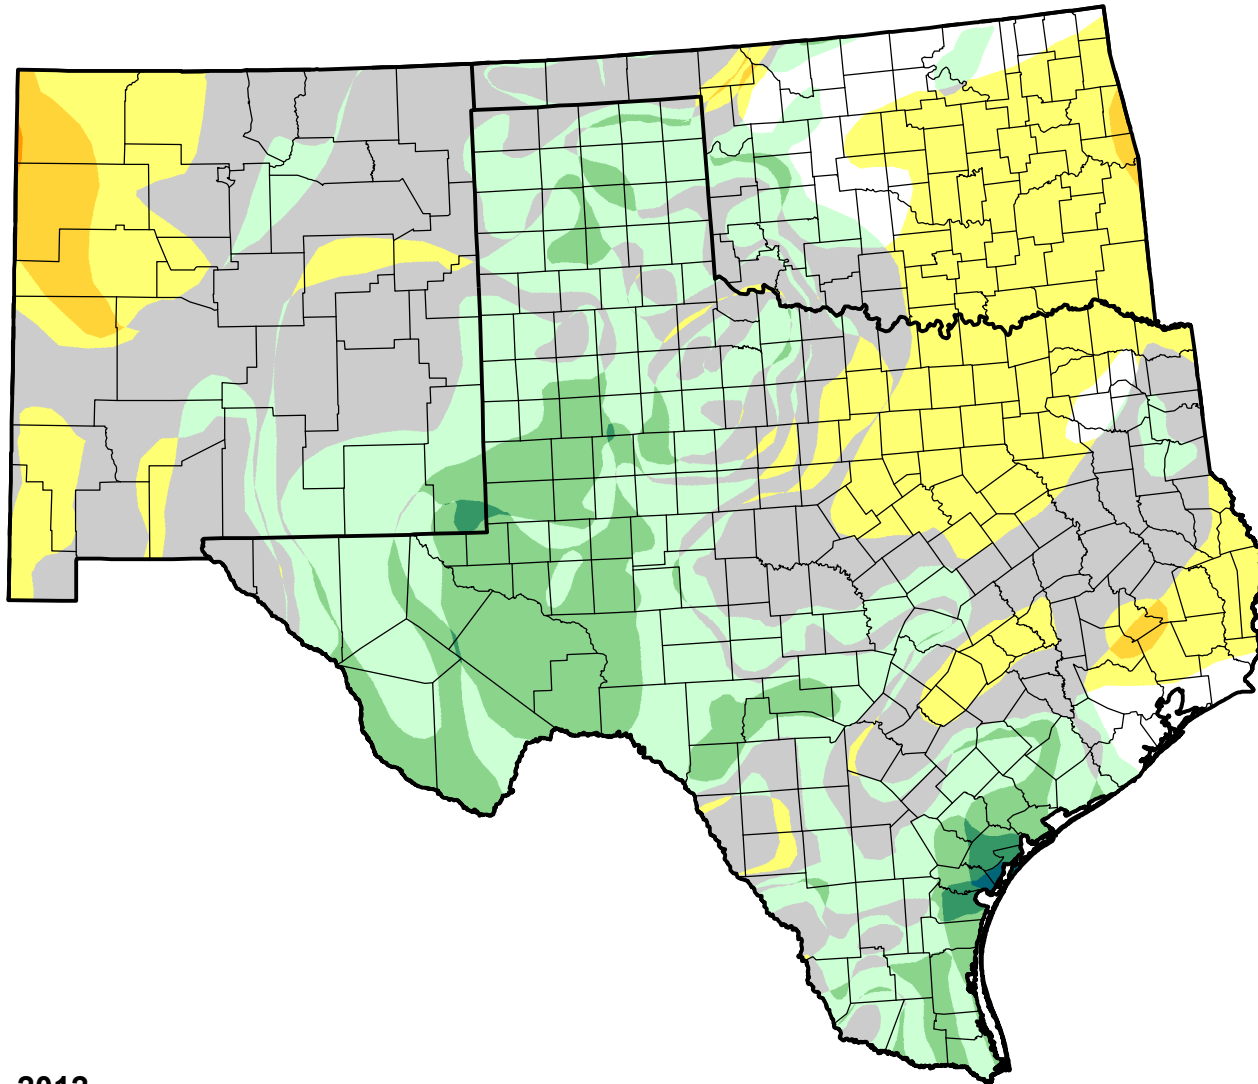

U.S. Drought Monitor Class Change - Southern Plains RDEWS

8 Week

May 29, 2012
compared to
April 5, 2012

droughtmonitor.unl.edu

- | | |
|---|---------------------|
|  | 5 Class Degradation |
|  | 4 Class Degradation |
|  | 3 Class Degradation |
|  | 2 Class Degradation |
|  | 1 Class Degradation |
|  | No Change |
|  | 1 Class Improvement |
|  | 2 Class Improvement |
|  | 3 Class Improvement |
|  | 4 Class Improvement |
|  | 5 Class Improvement |