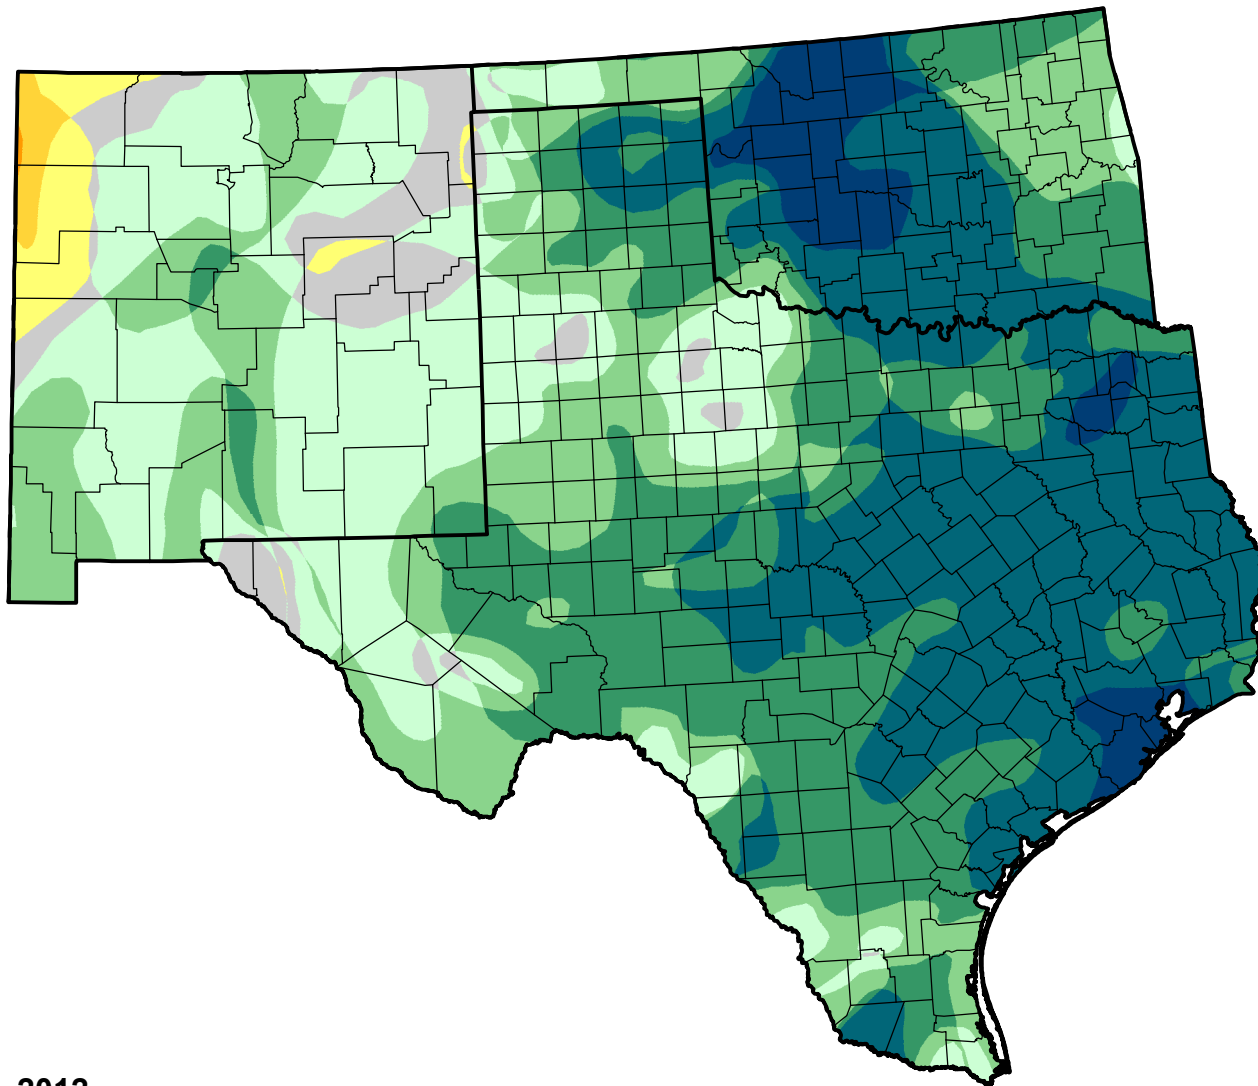

U.S. Drought Monitor Class Change - Southern Plains RDEWS

Start of Water Year

May 29, 2012
compared to
September 29, 2011

droughtmonitor.unl.edu

-  5 Class Degradation
-  4 Class Degradation
-  3 Class Degradation
-  2 Class Degradation
-  1 Class Degradation
-  No Change
-  1 Class Improvement
-  2 Class Improvement
-  3 Class Improvement
-  4 Class Improvement
-  5 Class Improvement