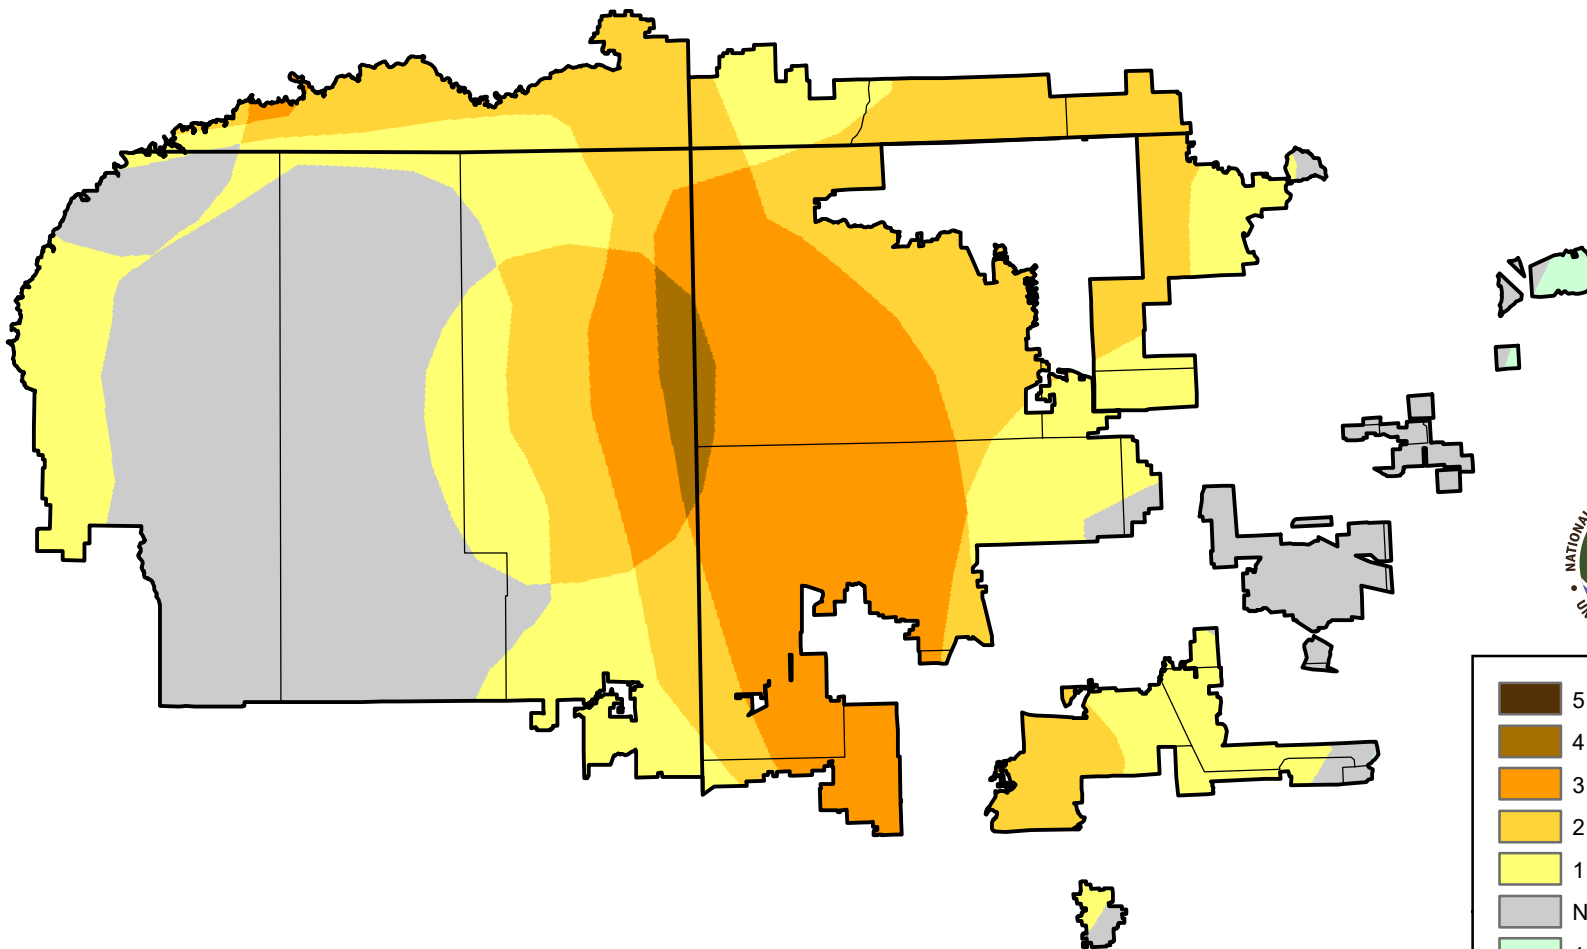

# U.S. Drought Monitor Class Change - 4 Corners

13 Week

June 5, 2012  
compared to  
March 8, 2012

[droughtmonitor.unl.edu](http://droughtmonitor.unl.edu)

- 5 Class Degradation
- 4 Class Degradation
- 3 Class Degradation
- 2 Class Degradation
- 1 Class Degradation
- No Change
- 1 Class Improvement
- 2 Class Improvement
- 3 Class Improvement
- 4 Class Improvement
- 5 Class Improvement