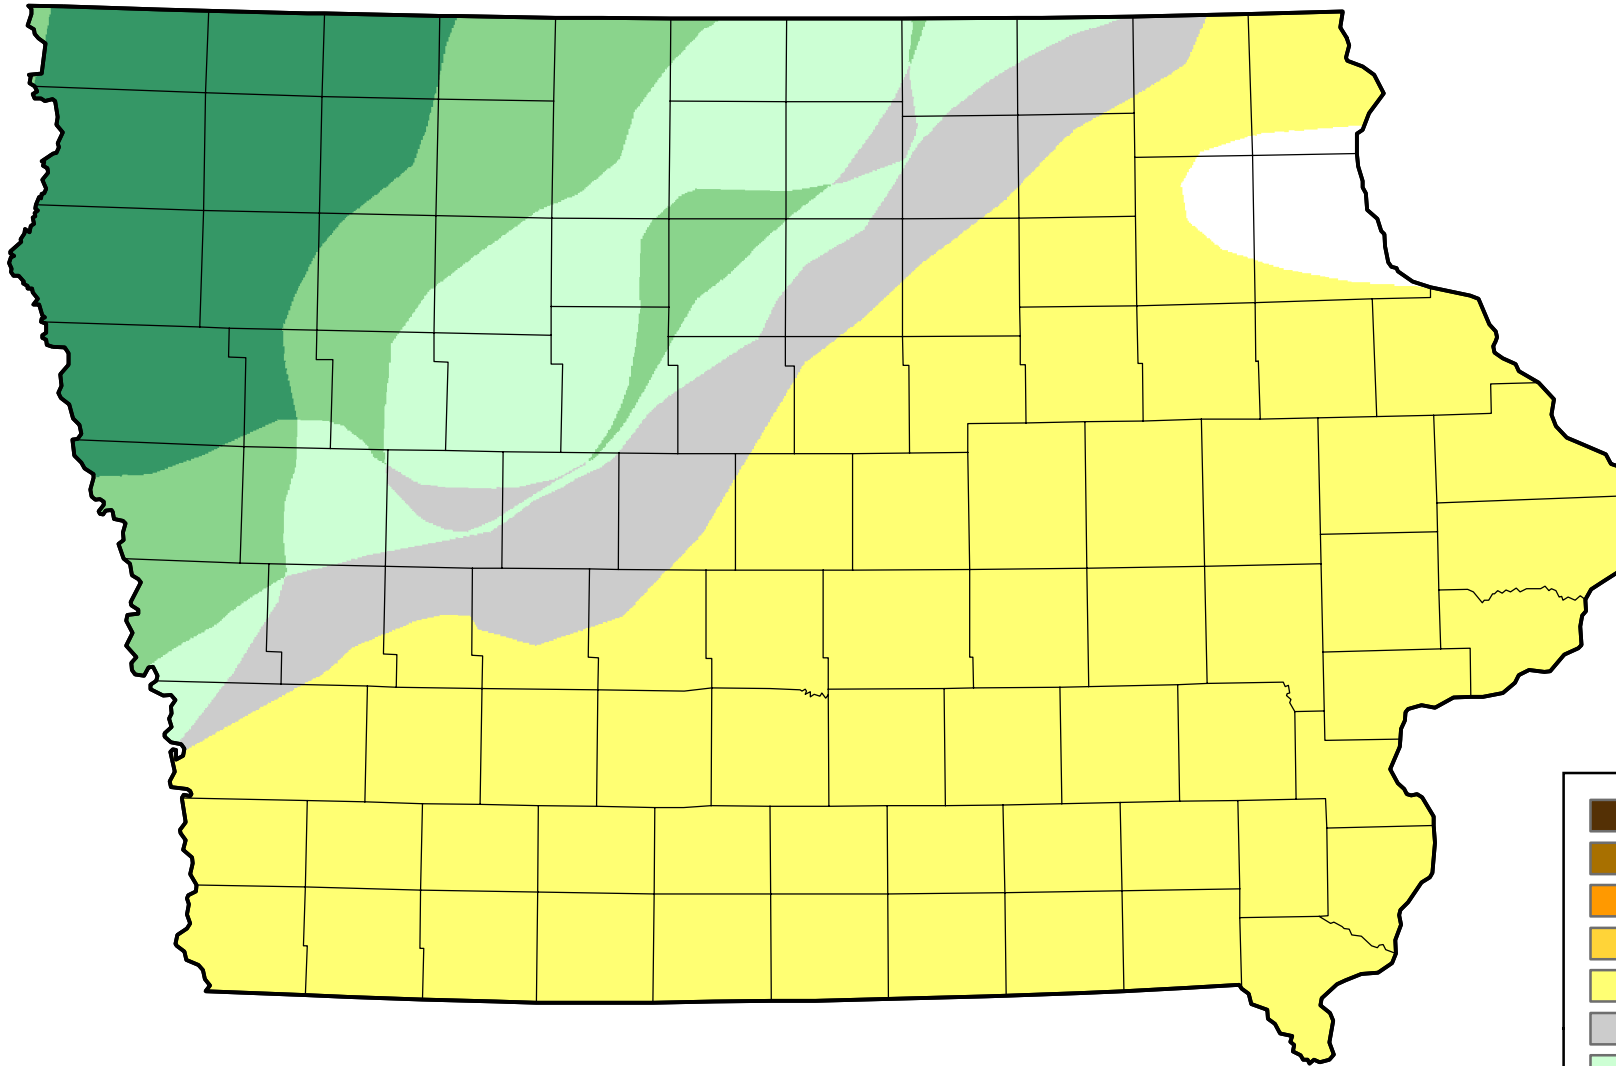

# U.S. Drought Monitor Class Change - Iowa

Start of Calendar Year

June 5, 2012  
compared to  
January 5, 2012

[droughtmonitor.unl.edu](http://droughtmonitor.unl.edu)

-  5 Class Degradation
-  4 Class Degradation
-  3 Class Degradation
-  2 Class Degradation
-  1 Class Degradation
-  No Change
-  1 Class Improvement
-  2 Class Improvement
-  3 Class Improvement
-  4 Class Improvement
-  5 Class Improvement