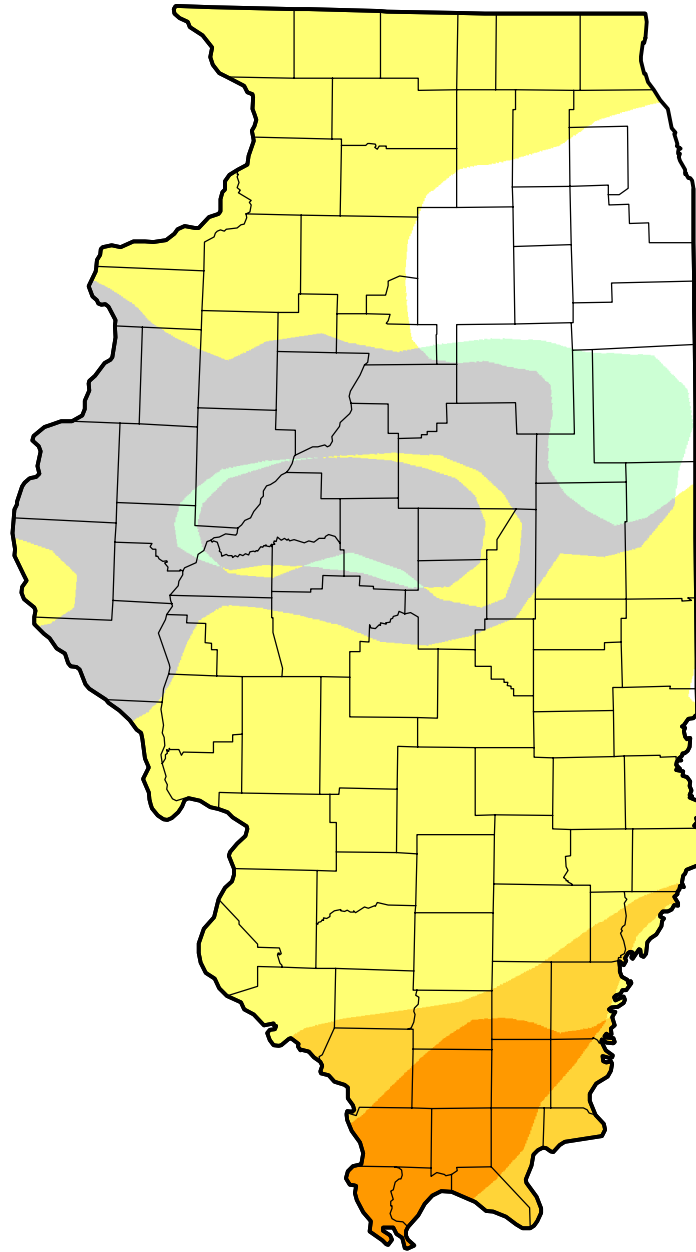

U.S. Drought Monitor Class Change - Illinois

8 Week

June 5, 2012
compared to
April 12, 2012

droughtmonitor.unl.edu